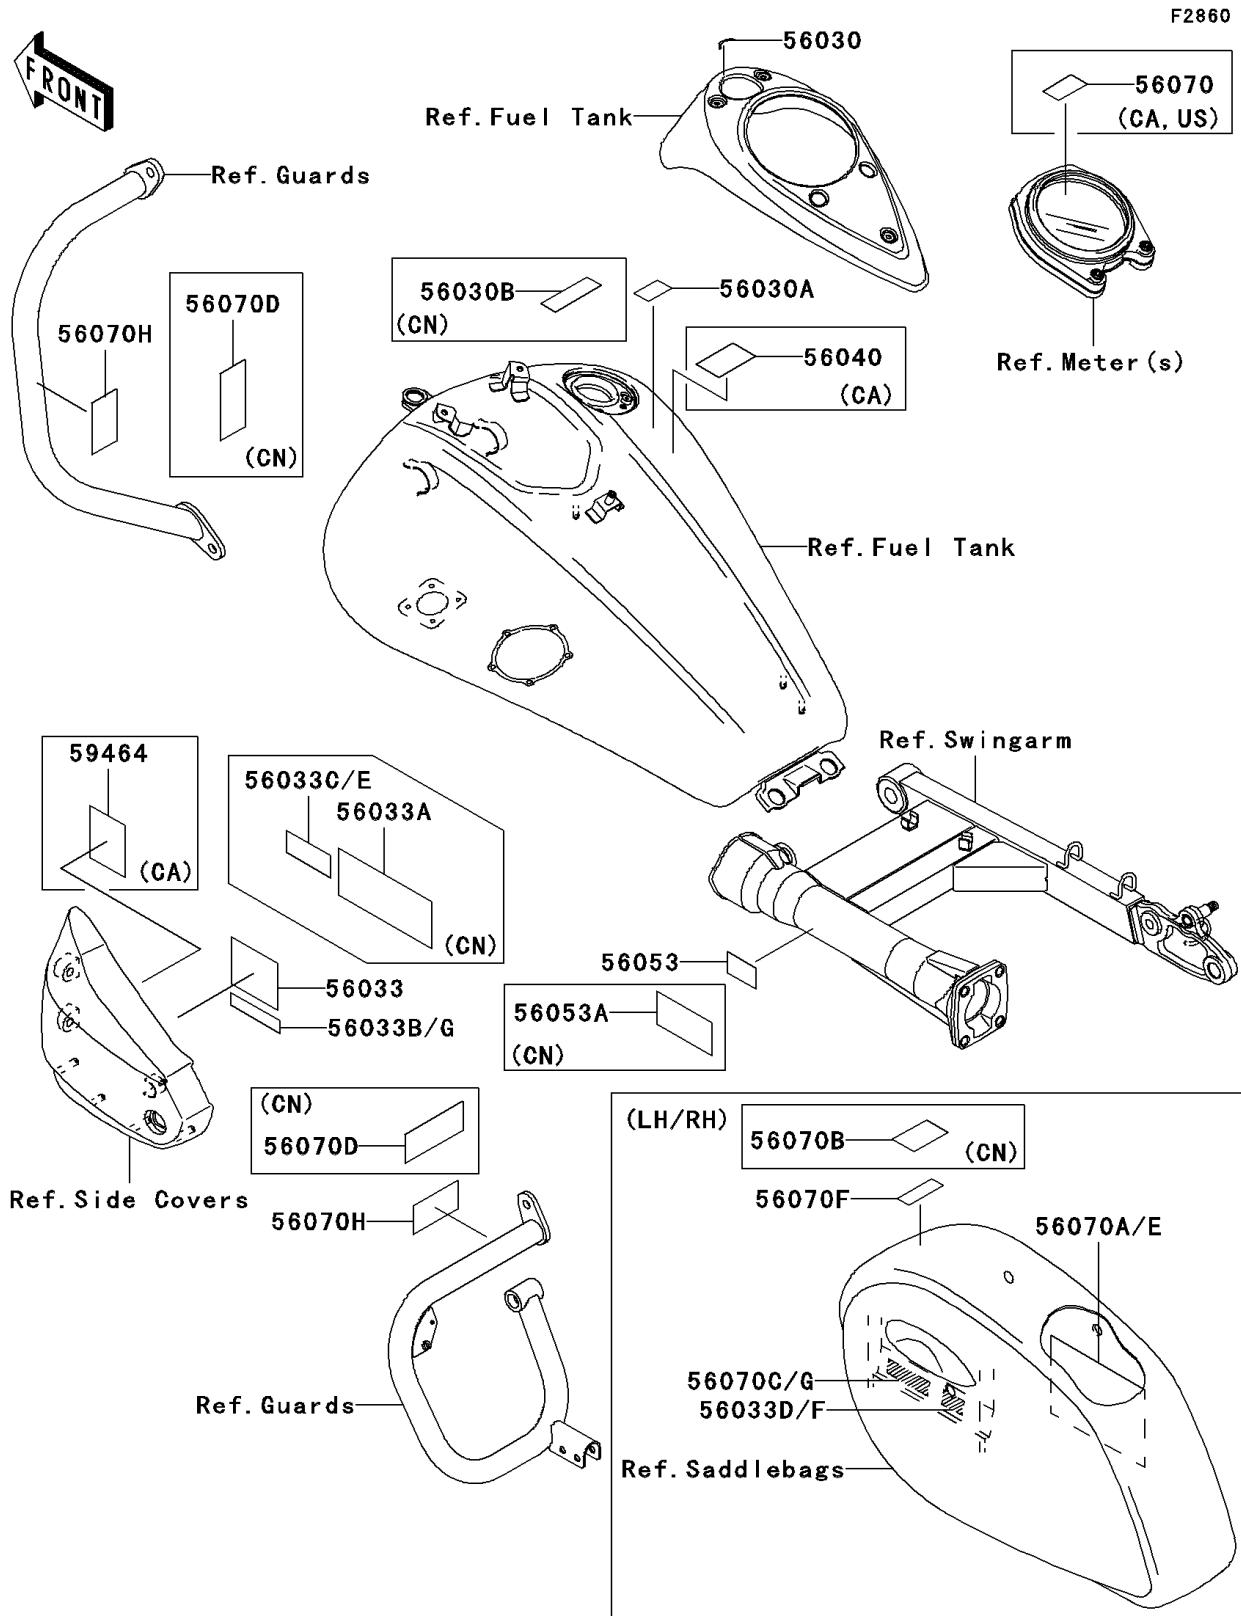

2007 Vulcan 1600 Nomad PARTS DIAGRAM

Labels

2007 Vulcan 1600 Nomad PARTS LIST

Labels

ITEM NAME	PART NUMBER	QUANTITY
LABEL,IGNITION (Ref # 56030)	56030-0013	1
LABEL,GASOLINE (Ref # 56030A)	56030-1177	1
LABEL,GASOLINE (Ref # 56030B)	56030-1178	1
LABEL-MANUAL,DAILY SAFETY (Ref # 56033)	56033-0068	1
LABEL-MANUAL,DAILY SAFETY (Ref # 56033A)	56033-0069	1
LABEL-MANUAL,OIL&OIL FILTER (Ref # 56033B)	56033-0164	1
LABEL-MANUAL,OIL&OIL FILTER (Ref # 56033C)	56033-0165	1
LABEL-MANUAL,SIDE BAG (Ref # 56033D)	56033-1132	2
LABEL-MANUAL,SIDE BAG (Ref # 56033F)	56033-1330	2
LABEL-WARNING,EVAPO (Ref # 56040)	56040-1121	1
LABEL-SPECIFICATION,TIRE&LOAD (Ref # 56053)	56053-0089	1
LABEL-SPECIFICATION,TIRE&LOAD (Ref # 56053A)	56053-0090	1
LABEL-WARNING,BREAK IN COUTION (Ref # 56070)	56070-0008	1
LABEL-WARNING,SIDE BAG (Ref # 56070A)	56070-1150	2
LABEL-WARNING,SIDE BAG (Ref # 56070B)	56070-1154	2
LABEL-WARNING,SIDE BAG (Ref # 56070C)	56070-1155	2
LABEL-WARNING,SIDE BAG GUARD (Ref # 56070D)	56070-1180	2
LABEL-WARNING,SIDE BAG (Ref # 56070E)	56070-1282	2
LABEL-WARNING,SIDE BAG (Ref # 56070F)	56070-1283	2
LABEL-WARNING,SIDE BAG (Ref # 56070G)	56070-1284	2
LABEL-WARNING,SIDE BAG GUARD (Ref # 56070H)	56070-1285	2
LABEL-CERTIFICATION,EVAPO ROUT (Ref # 59464)	59464-0043	1