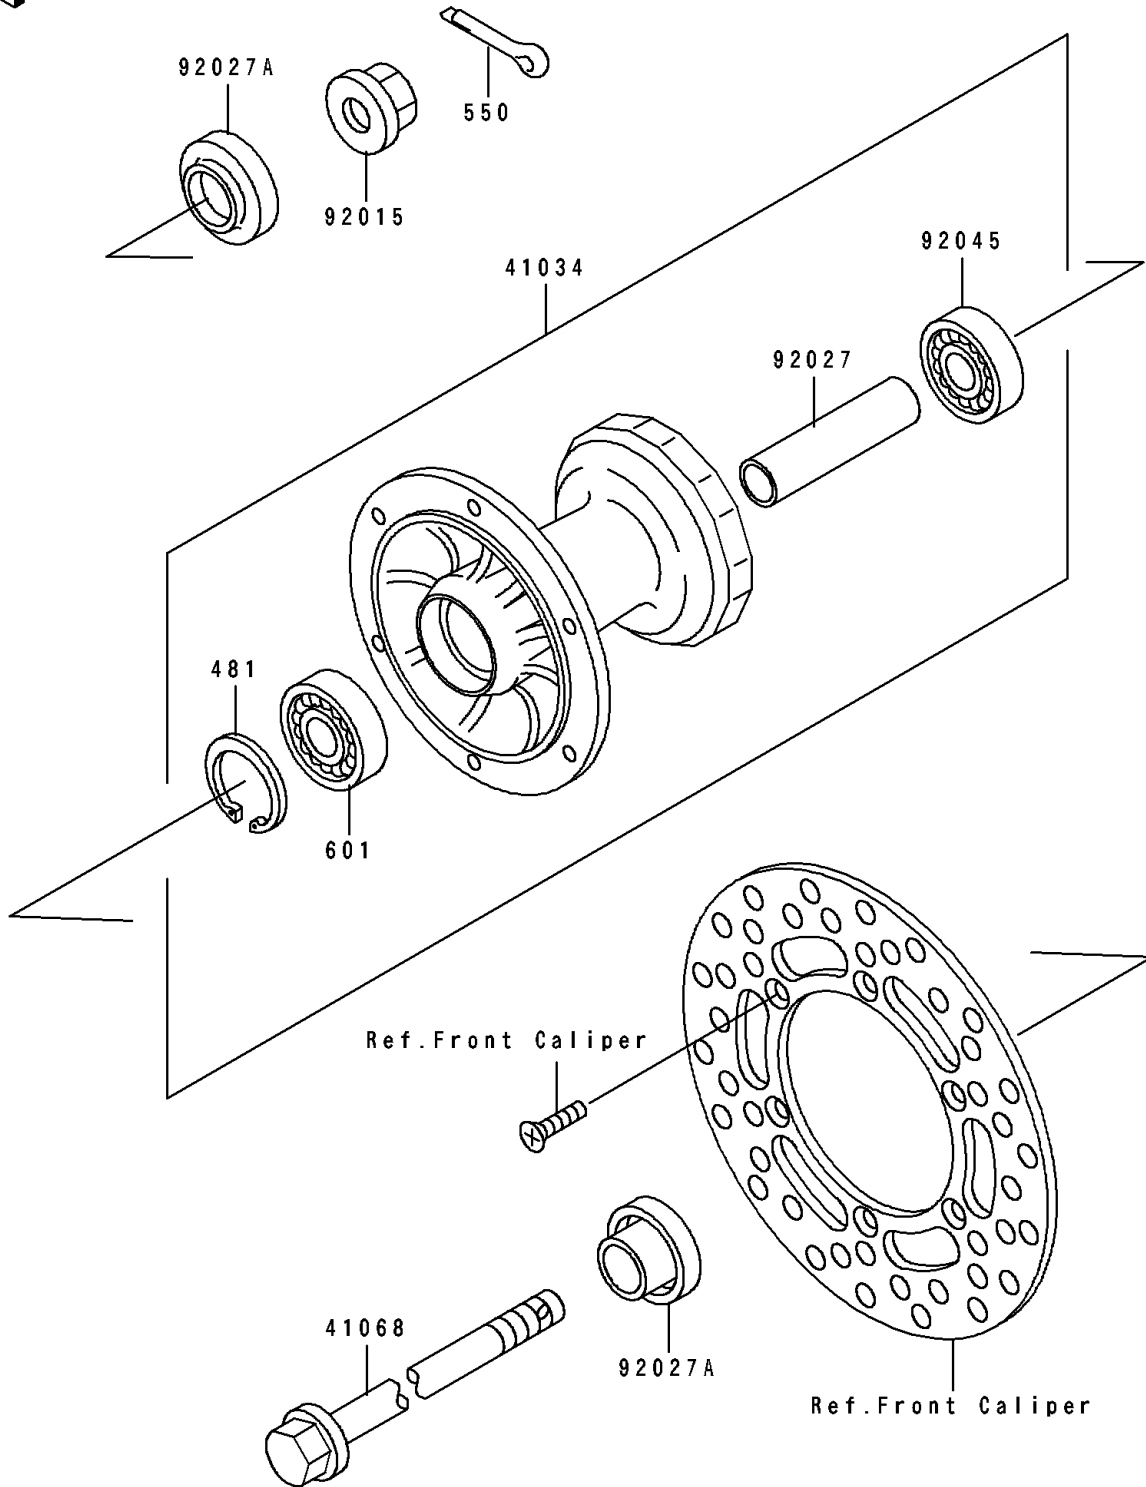

1991 KX80 PARTS DIAGRAM

Front Hub

F 2 2 3 0

1991 KX80 PARTS LIST

Front Hub

ITEM NAME	PART NUMBER	QUANTITY
DRUM-ASSY,FRONT BRAKE (Ref # 41034)	41034-1166	1
AXLE,FR (Ref # 41068)	41068-1301	1
NUT,FLANGED,12MM (Ref # 92015)	92015-1433	1
COLLAR,L=81 (Ref # 92027)	92027-1925	1
COLLAR,L=6 (Ref # 92027A)	92027-1926	2
BEARING-BALL,TMB201LLUC3/2A (Ref # 92045)	92045-1062	1
CIRCLIP-TYPE-C,37MM (Ref # 481)	481J3700	1
PIN-COTTER,2.5X20 (Ref # 550)	550D2520	1
BEARING-BALL,#6201UUC3 (Ref # 601)	601B6301UU	1