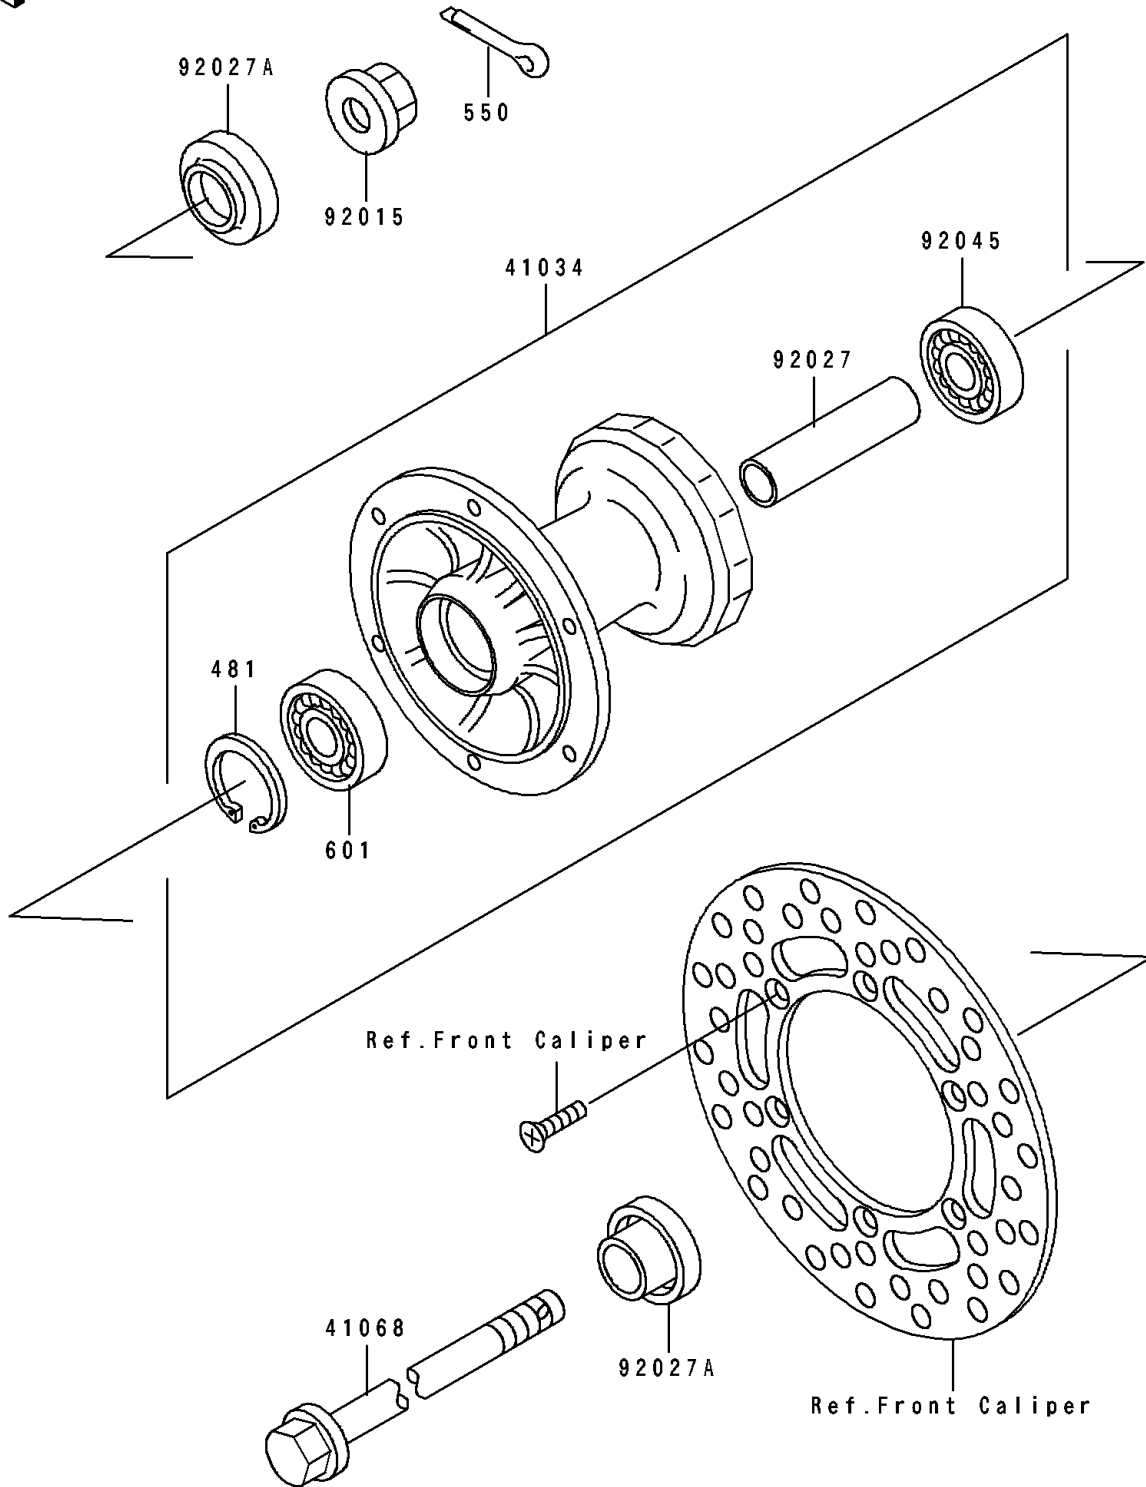

# 1991 KX80 PARTS DIAGRAM

Front Hub

F2230

# 1991 KX80 PARTS LIST

## Front Hub

ITEM NAME	PART NUMBER	QUANTITY
DRUM-ASSY,FRONT BRAKE (Ref # 41034)	41034-1166	1
AXLE,FR (Ref # 41068)	41068-1301	1
NUT,FLANGED,12MM (Ref # 92015)	92015-1433	1
COLLAR,L=81 (Ref # 92027)	92027-1925	1
COLLAR,L=6 (Ref # 92027A)	92027-1926	2
BEARING-BALL,TMB201LLUC3/2A (Ref # 92045)	92045-1062	1
CIRCLIP-TYPE-C,37MM (Ref # 481)	481J3700	1
PIN-COTTER,2.5X20 (Ref # 550)	550D2520	1
BEARING-BALL,#6201UUC3 (Ref # 601)	601B6301UU	1