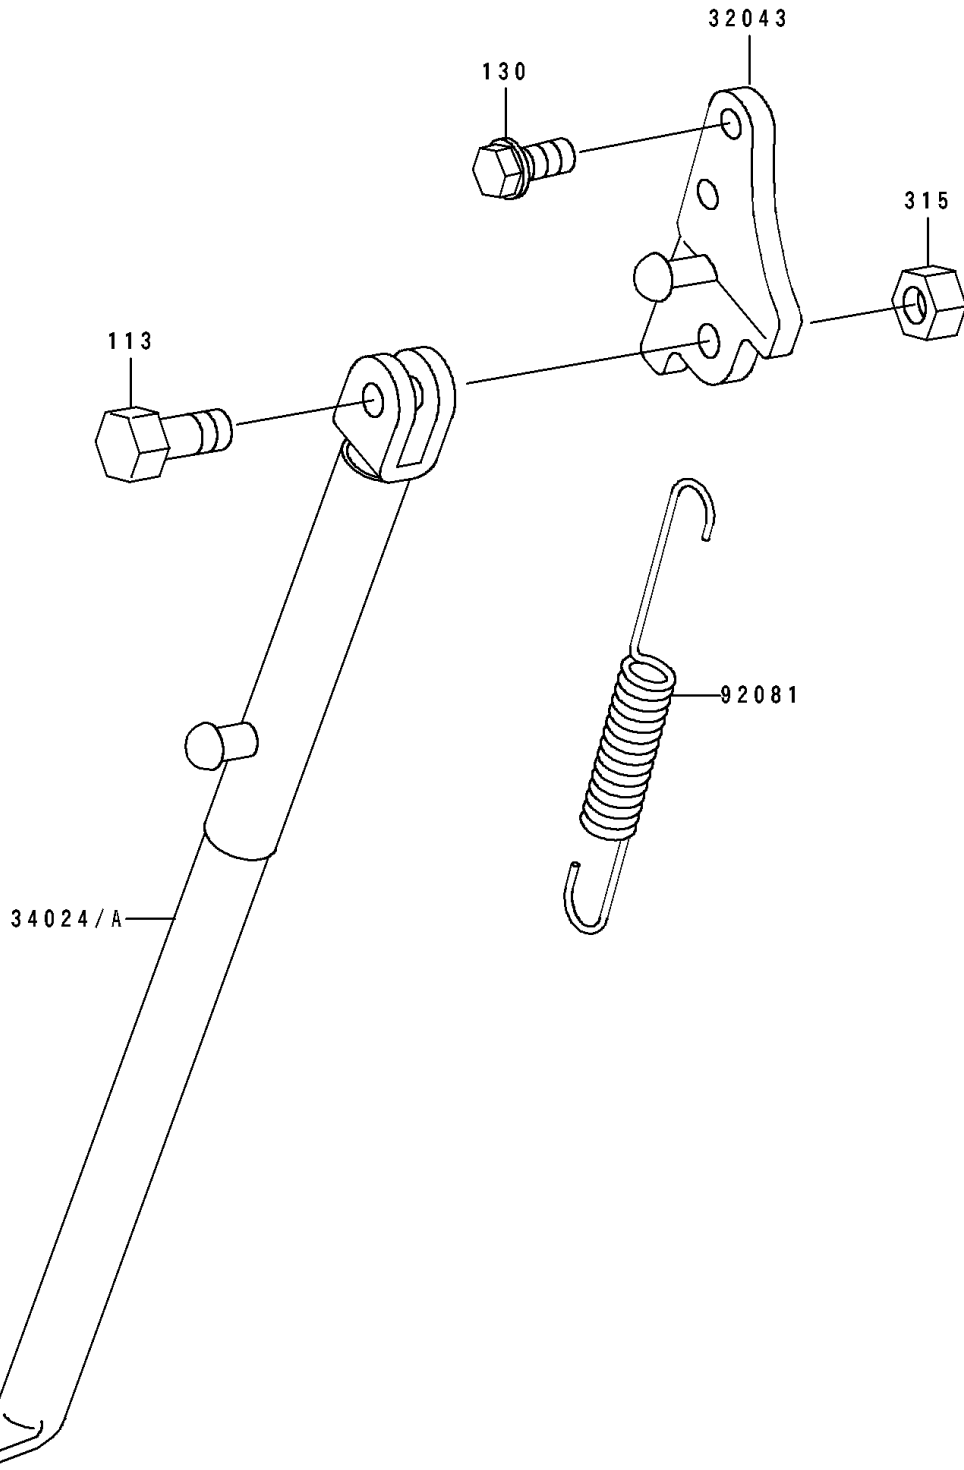

1991 Big Wheel PARTS DIAGRAM

Stand

F2190

1991 Big Wheel PARTS LIST

Stand

ITEM NAME	PART NUMBER	QUANTITY
BRACKET-STAND,SIDE (Ref # 32043)	32043-1318	1
STAND-SIDE (Ref # 34024A)	34024-1242	1
SPRING,STAND (Ref # 92081)	34025-005	1
BOLT-SMALL-FINE,10X25 (Ref # 113)	113B1025	1
BOLT-FLANGED,8X12 (Ref # 130)	130G0812	2
NUT-HEX-FINE,10MM (Ref # 315)	315B1000	1