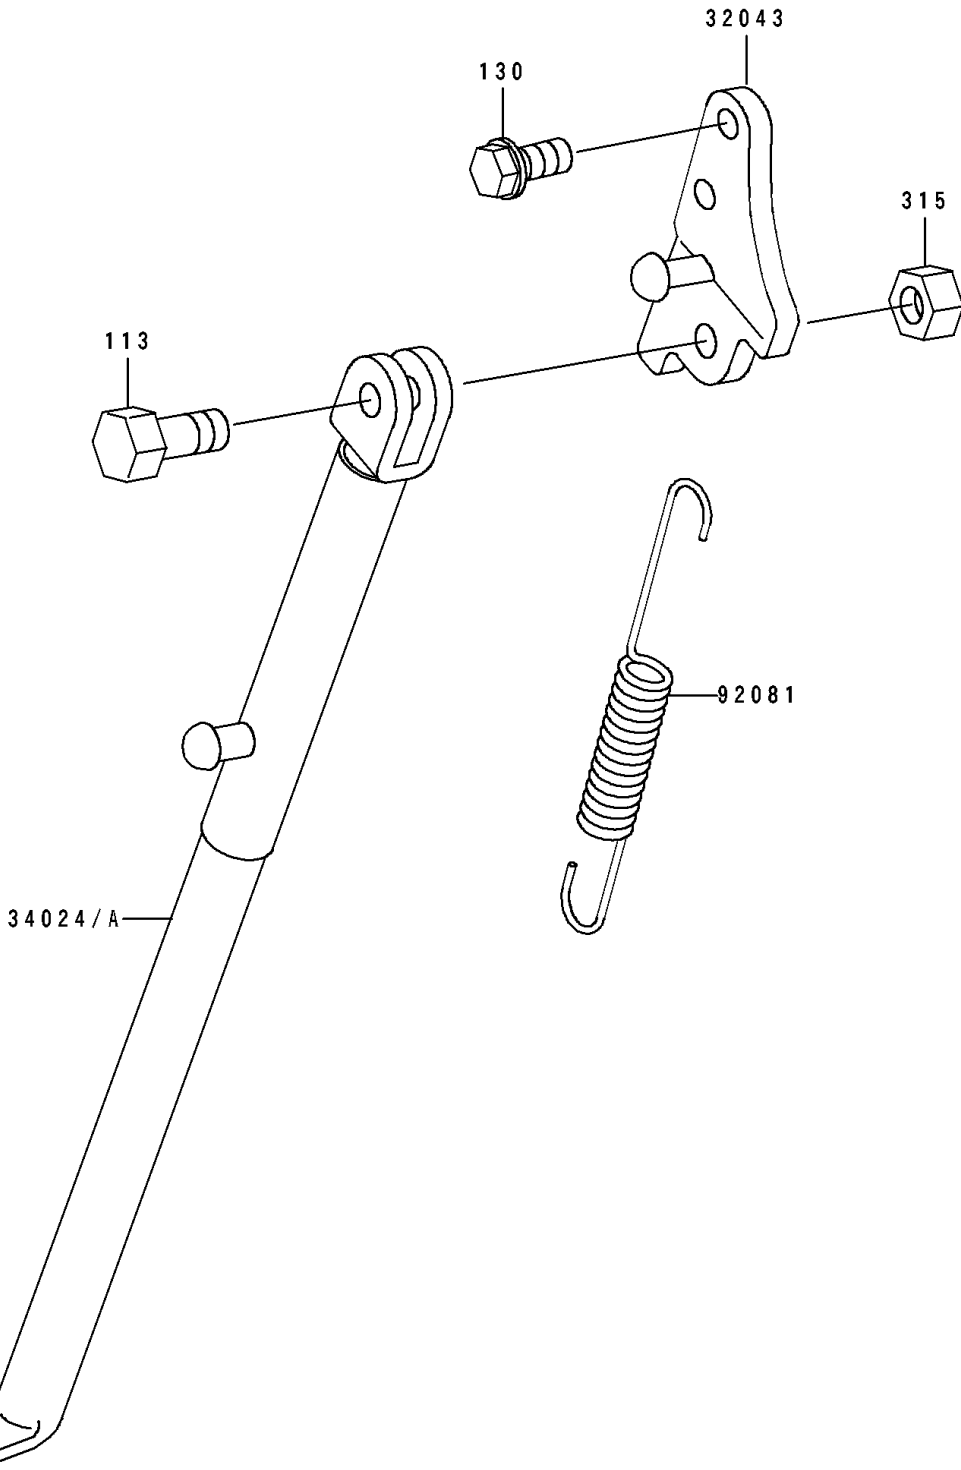

1991 Big Wheel PARTS DIAGRAM

Stand

F2190

1991 Big Wheel PARTS LIST

Stand

ITEM NAME	PART NUMBER	QUANTITY
BRACKET-STAND,SIDE (Ref # 32043)	32043-1318	1
STAND-SIDE (Ref # 34024A)	34024-1242	1
SPRING,STAND (Ref # 92081)	34025-005	1
BOLT-SMALL-FINE,10X25 (Ref # 113)	113B1025	1
BOLT-FLANGED,8X12 (Ref # 130)	130G0812	2
NUT-HEX-FINE,10MM (Ref # 315)	315B1000	1