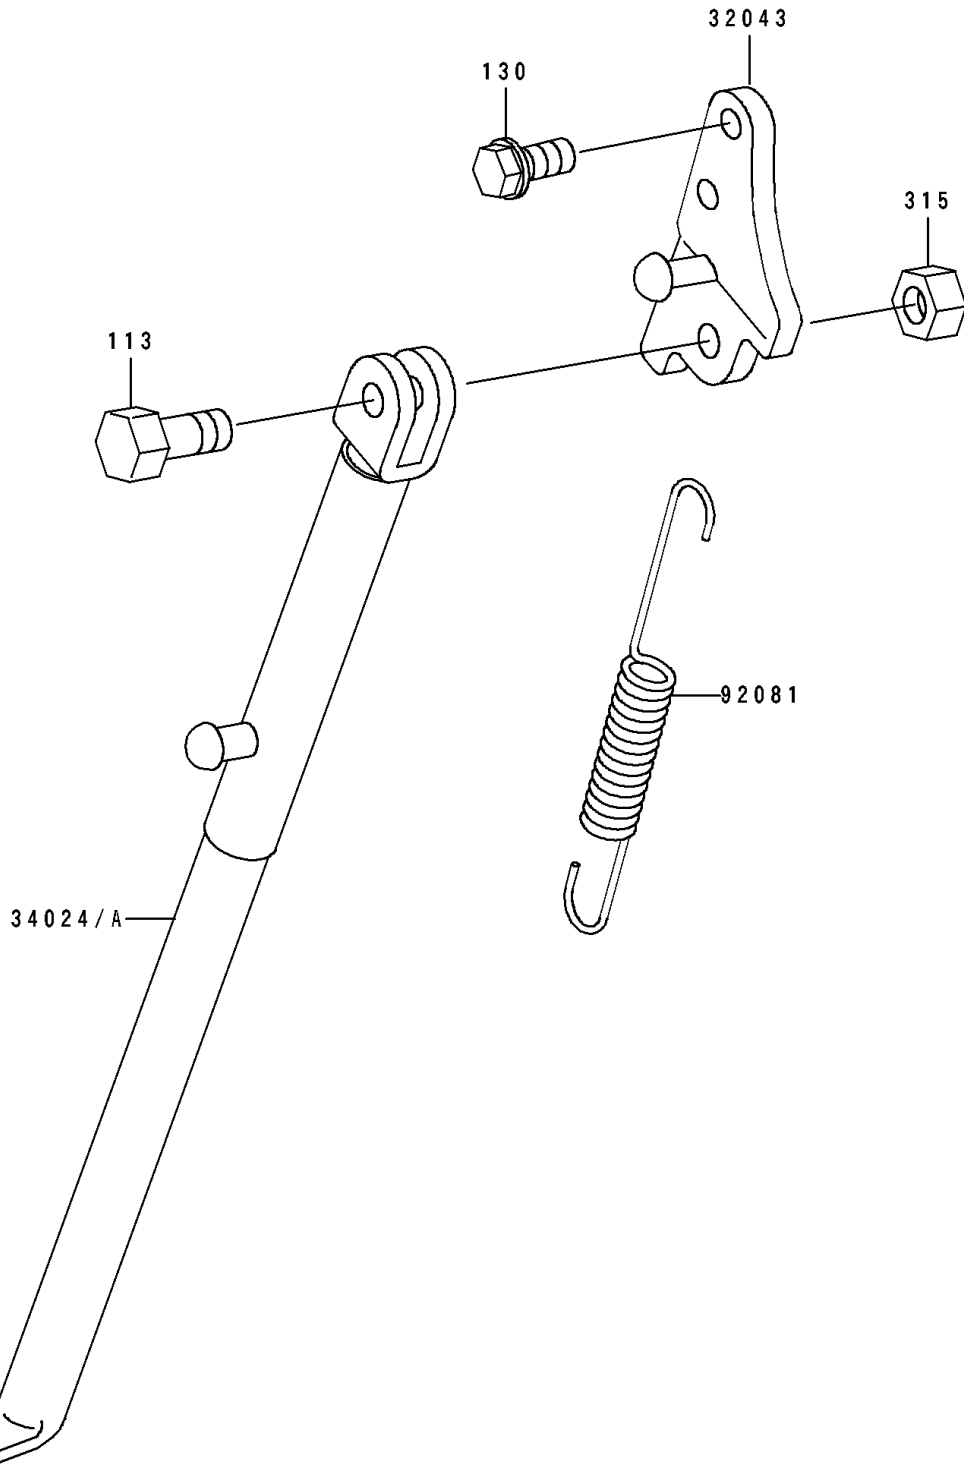

1991 KX80 PARTS DIAGRAM

Stand

F2190

1991 KX80 PARTS LIST

Stand

ITEM NAME	PART NUMBER	QUANTITY
BRACKET-STAND,SIDE (Ref # 32043)	32043-1318	1
STAND-SIDE (Ref # 34024)	34024-1241	1
SPRING,STAND (Ref # 92081)	34025-005	1
BOLT-SMALL-FINE,10X25 (Ref # 113)	113B1025	1
BOLT-FLANGED,8X12 (Ref # 130)	130G0812	2
NUT-HEX-FINE,10MM (Ref # 315)	315B1000	1