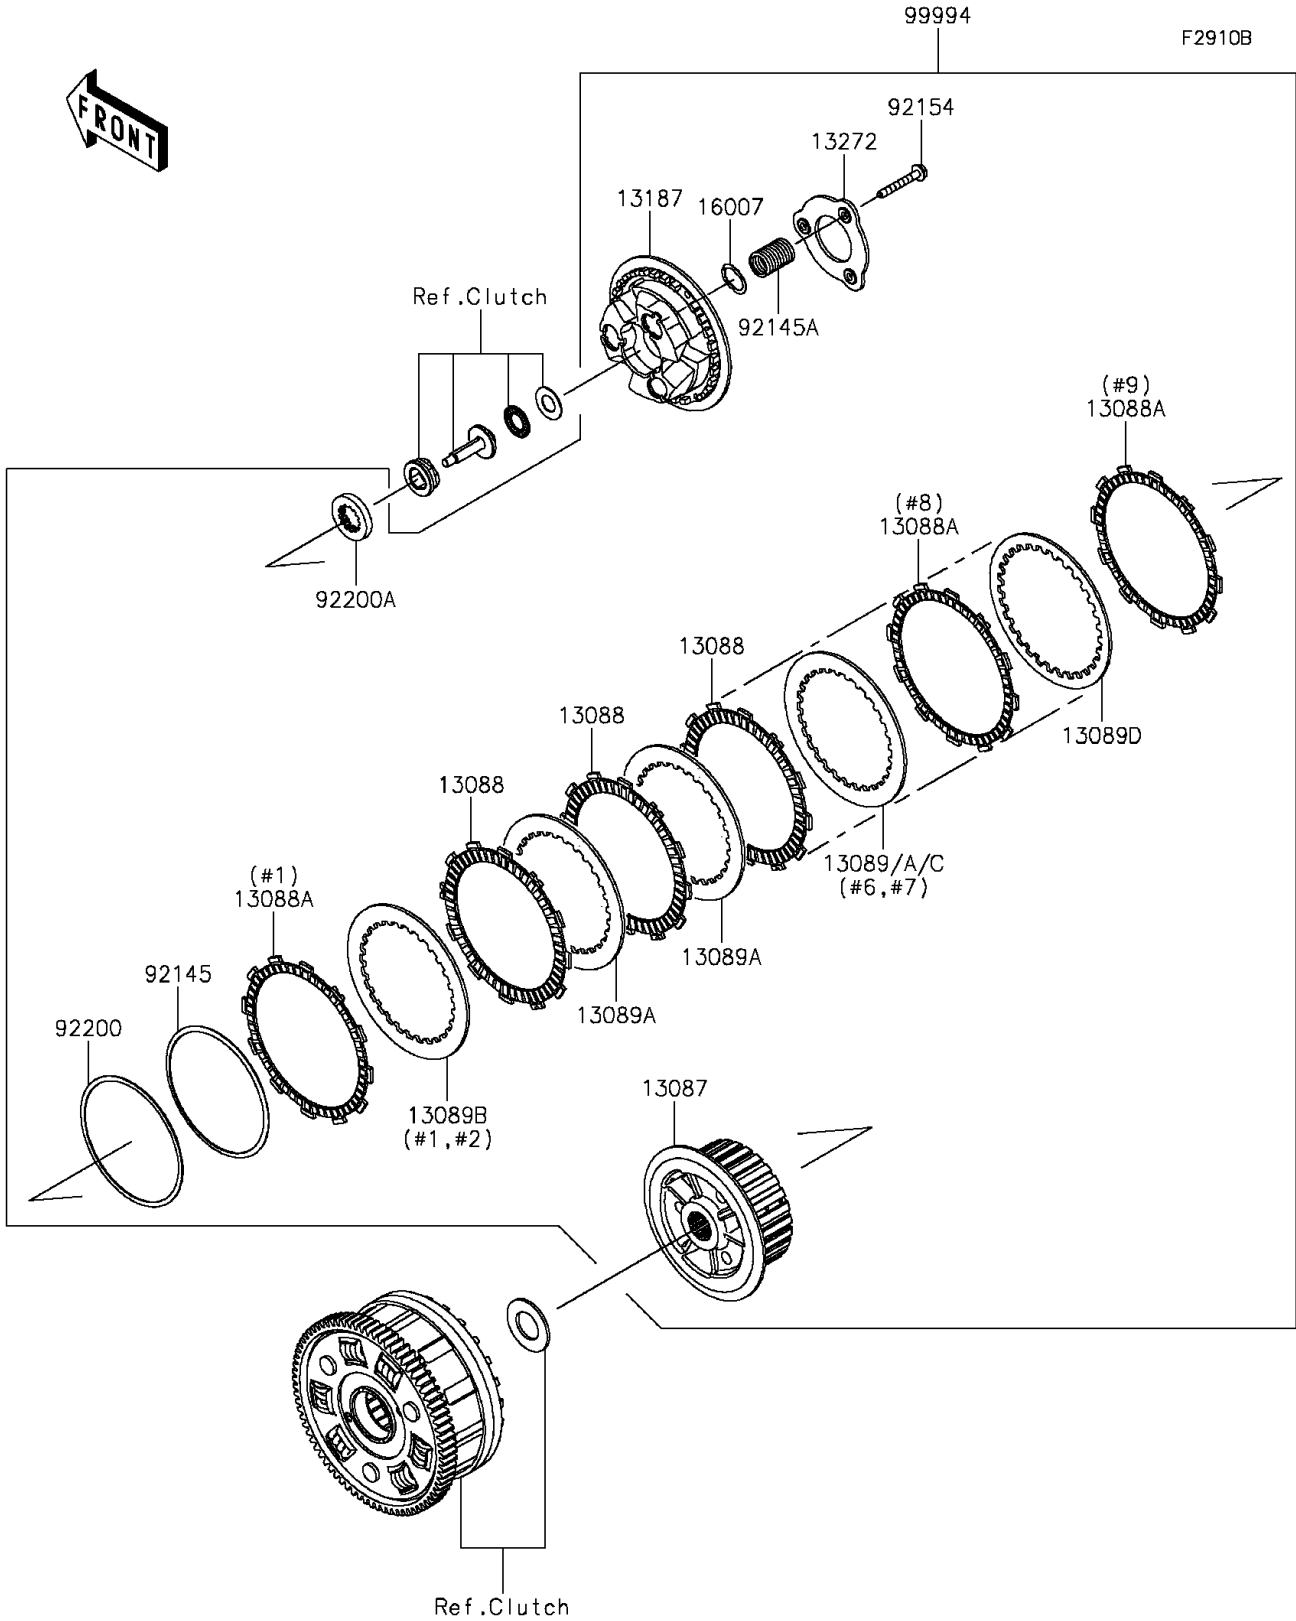

2015 Ninja H2 PARTS DIAGRAM

Accessory(Assist&slipper Clutch)(NFF)

2015 Ninja H2 PARTS LIST

Accessory(Assist&slipper Clutch)(NFF)

ITEM NAME	PART NUMBER	QUANTITY
HUB-CLUTCH (Ref # 13087)	13087-0579	1
PLATE-FRICTION (Ref # 13088)	13088-0575	6
PLATE-FRICTION (Ref # 13088A)	13088-0576	3
PLATE-CLUTCH,T=2.3 (Ref # 13089)	13089-0027	AR
PLATE-CLUTCH,T=2.6 (Ref # 13089A)	13089-0028	5
PLATE-CLUTCH,T=2.9 (Ref # 13089B)	13089-0030	2
PLATE-CLUTCH,T=2.9 (Ref # 13089C)	13089-0030	AR
PLATE-CLUTCH,T=2.6 (Ref # 13089D)	13089-0036	1
PLATE-CLUTCH OPERATING (Ref # 13187)	13187-0028	1
PLATE (Ref # 13272)	13272-1303	1
SEAT-SPRING (Ref # 16007)	16007-0736	3
SPRING (Ref # 92145)	92145-1250	1
SPRING (Ref # 92145A)	92145-1700	3
BOLT,FLANGED,6X45 (Ref # 92154)	92154-1909	3
WASHER,T=1.2 (Ref # 92200)	92200-1580	1
WASHER,TOOTHED,38.5X25X6.3 (Ref # 92200A)	92200-1833	1
KIT,ASSIST&SLIPPER CLUTCH (Ref # 99994)	99994-0840	1