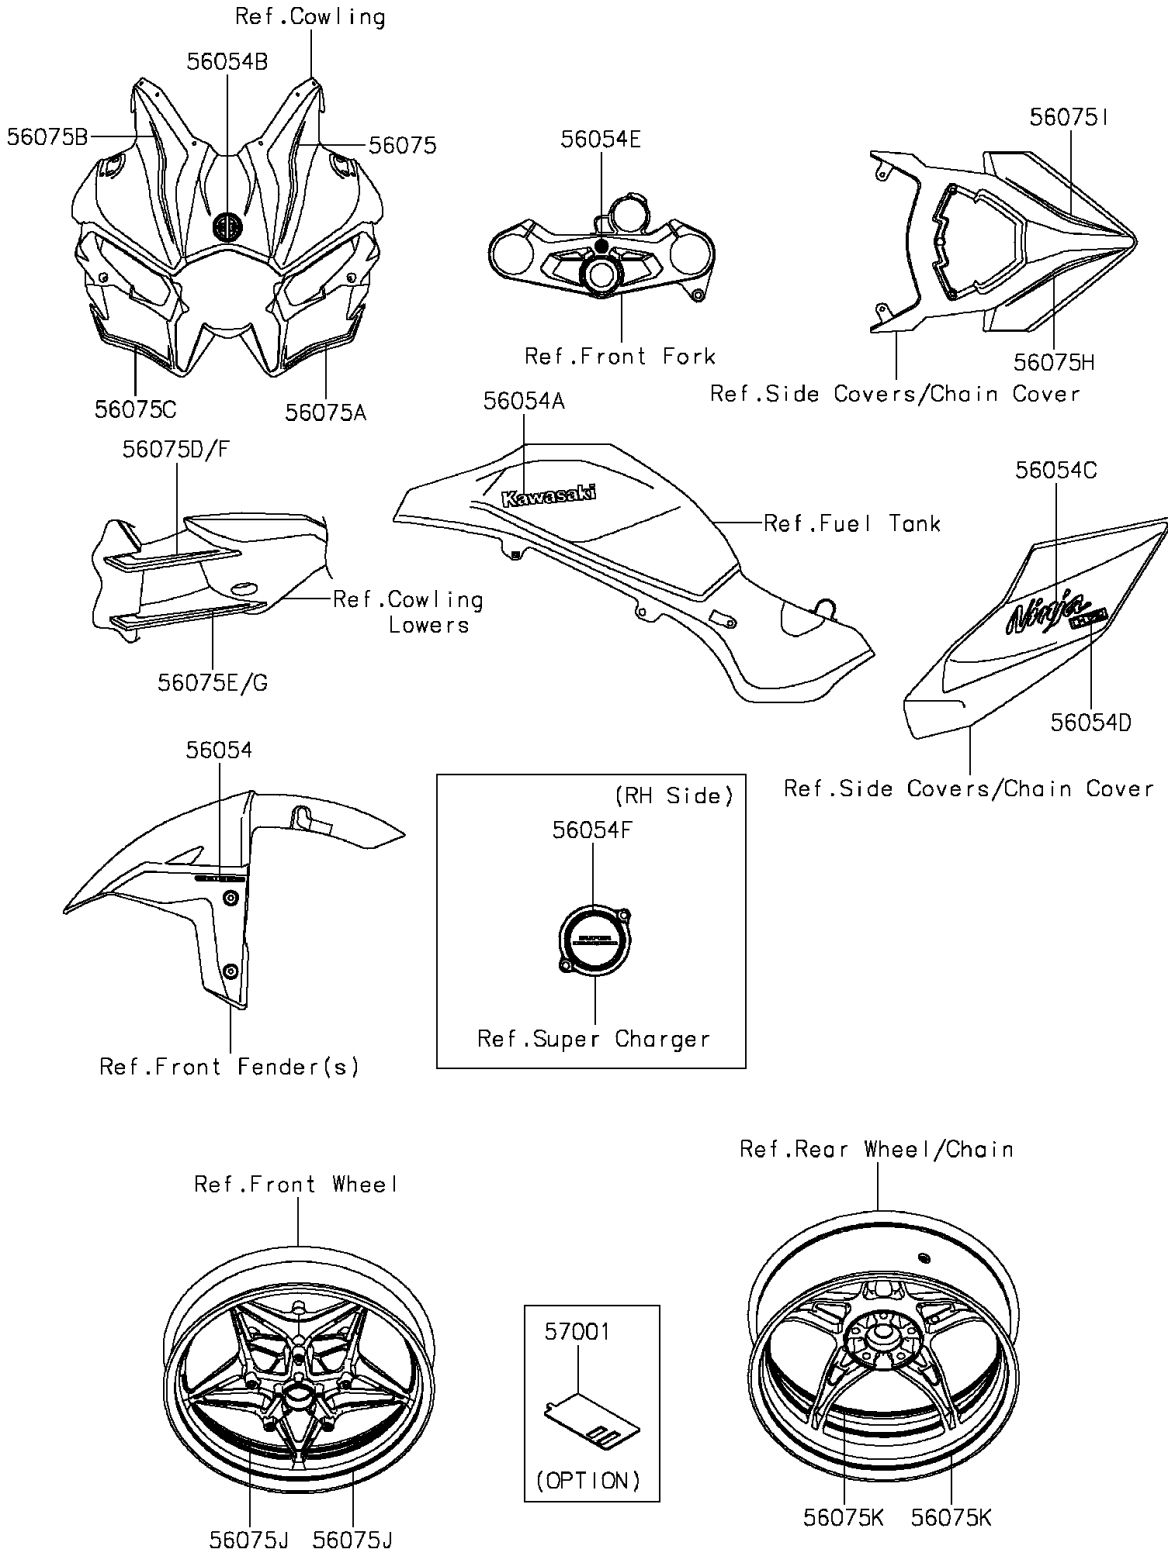

# 2015 Ninja H2 PARTS DIAGRAM

Decals(NGF)

F2861A

## 2015 Ninja H2 PARTS LIST

### Decals(NGF)

ITEM NAME	PART NUMBER	QUANTITY
MARK,FR FENDER,KIBS (Ref # 56054)	56054-0721	2
MARK,KAWASAKI (Ref # 56054A)	56054-1356	2
MARK,UPP COWL.,RIVER (Ref # 56054B)	56054-1557	1
MARK,SIDE COVER,NINJA (Ref # 56054C)	56054-1626	2
MARK,SIDE COVER,H2 (Ref # 56054D)	56054-1627	2
MARK,UPP HOLDER,RIVER (Ref # 56054E)	56054-1628	1
MARK,SUPER CHARGED (Ref # 56054F)	56054-2043	1
PATTERN,UPP COWL.,LH,UPP (Ref # 56075)	56075-1781	1
PATTERN,UPP COWL.,LH,LWR (Ref # 56075A)	56075-1782	1
PATTERN,UPP COWL.,RH,UPP (Ref # 56075B)	56075-1783	1
PATTERN,UPP COWL.,RH,LWR (Ref # 56075C)	56075-1784	1
PATTERN,SHROUD,LH,UPP (Ref # 56075D)	56075-1785	1
PATTERN,SHROUD,LH,LWR (Ref # 56075E)	56075-1786	1
PATTERN,SHROUD,RH,UPP (Ref # 56075F)	56075-1787	1
PATTERN,SHROUD,RH,LWR (Ref # 56075G)	56075-1788	1
PATTERN,TAIL COVER,LH (Ref # 56075H)	56075-1789	1
PATTERN,TAIL COVER,RH (Ref # 56075I)	56075-1790	1
PATTERN,FR WHEEL,SIL,10X1372 (Ref # 56075J)	56075-1791	2
PATTERN,RR WHEEL,SIL,12X1377 (Ref # 56075K)	56075-1792	2
RIM STRIPE APPLICATOR,10/12MM (Ref # 57001)	57001-1836	AR