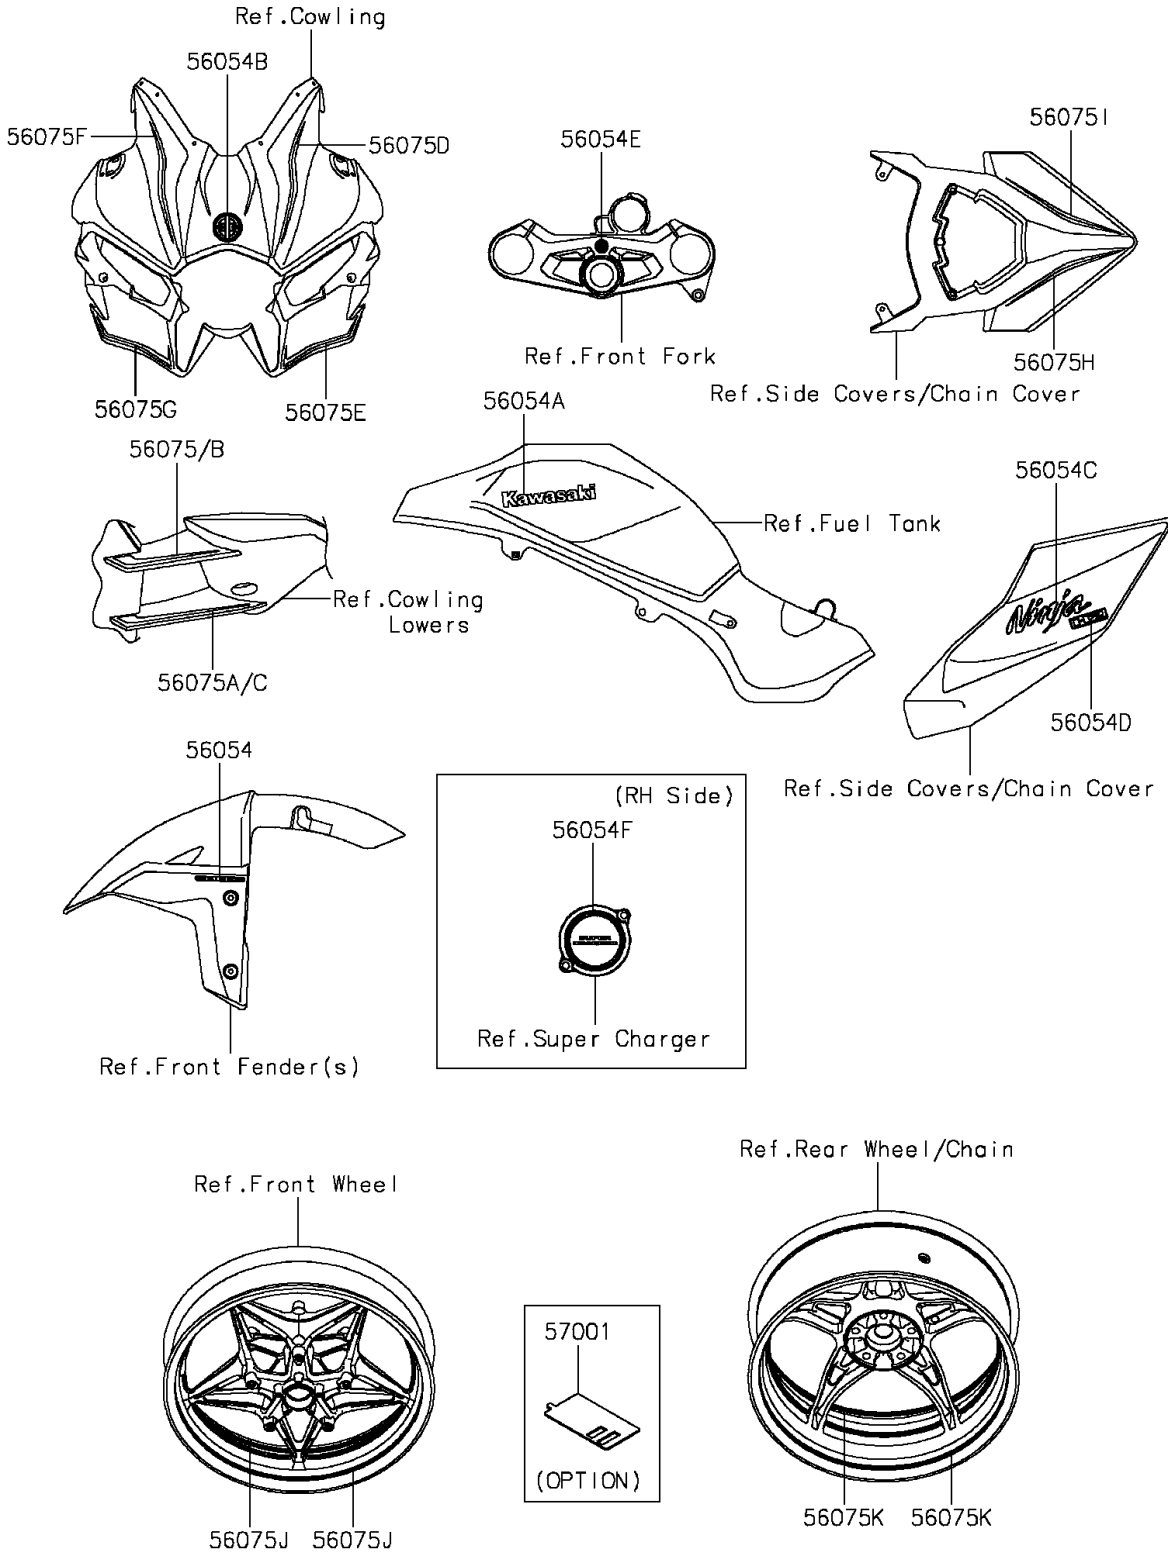

2015 Ninja H2 PARTS DIAGRAM

Decals(NFF)

F2861

2015 Ninja H2 PARTS LIST

Decals(NFF)

ITEM NAME	PART NUMBER	QUANTITY
MARK,FR FENDER,KIBS (Ref # 56054)	56054-0721	2
MARK,KAWASAKI (Ref # 56054A)	56054-1356	2
MARK,UPP COWL.,RIVER (Ref # 56054B)	56054-1557	1
MARK,SIDE COVER,NINJA (Ref # 56054C)	56054-1626	2
MARK,SIDE COVER,H2 (Ref # 56054D)	56054-1627	2
MARK,UPP HOLDER,RIVER (Ref # 56054E)	56054-1628	1
MARK,SUPERCHARGED (Ref # 56054F)	56054-1766	1
PATTERN,SHROUD,LH,UPP (Ref # 56075)	56075-0423	1
PATTERN,SHROUD,LH,LWR (Ref # 56075A)	56075-0424	1
PATTERN,SHROUD,RH,UPP (Ref # 56075B)	56075-0425	1
PATTERN,SHROUD,RH,LWR (Ref # 56075C)	56075-0426	1
PATTERN,UPP COWL.,LH,UPP (Ref # 56075D)	56075-0427	1
PATTERN,UPP COWL.,LH,LWR (Ref # 56075E)	56075-0428	1
PATTERN,UPP COWL.,RH,UPP (Ref # 56075F)	56075-0429	1
PATTERN,UPP COWL.,RH,LWR (Ref # 56075G)	56075-0430	1
PATTERN,TAIL COVER,LH (Ref # 56075H)	56075-0431	1
PATTERN,TAIL COVER,RH (Ref # 56075I)	56075-0432	1
PATTERN,FR WHEEL,GREEN,10X1372 (Ref # 56075J)	56075-0433	2
PATTERN,RR WHEEL,GREEN,12X1377 (Ref # 56075K)	56075-0434	2
RIM STRIPE APPLICATOR,10/12MM (Ref # 57001)	57001-1836	AR