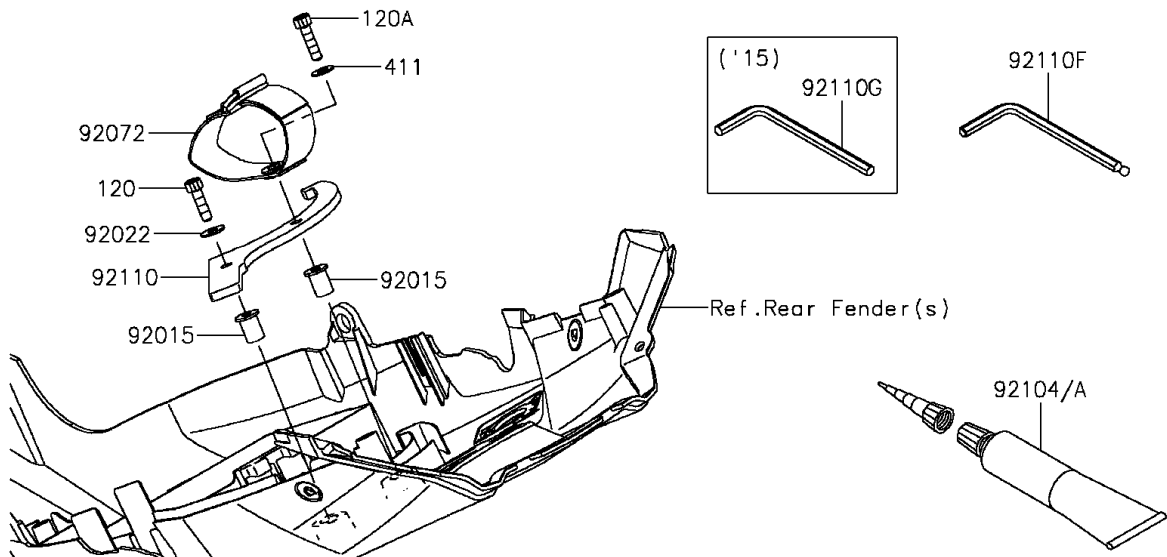

2015 Ninja H2 PARTS DIAGRAM

Owner's Tools

56007/A

F2810