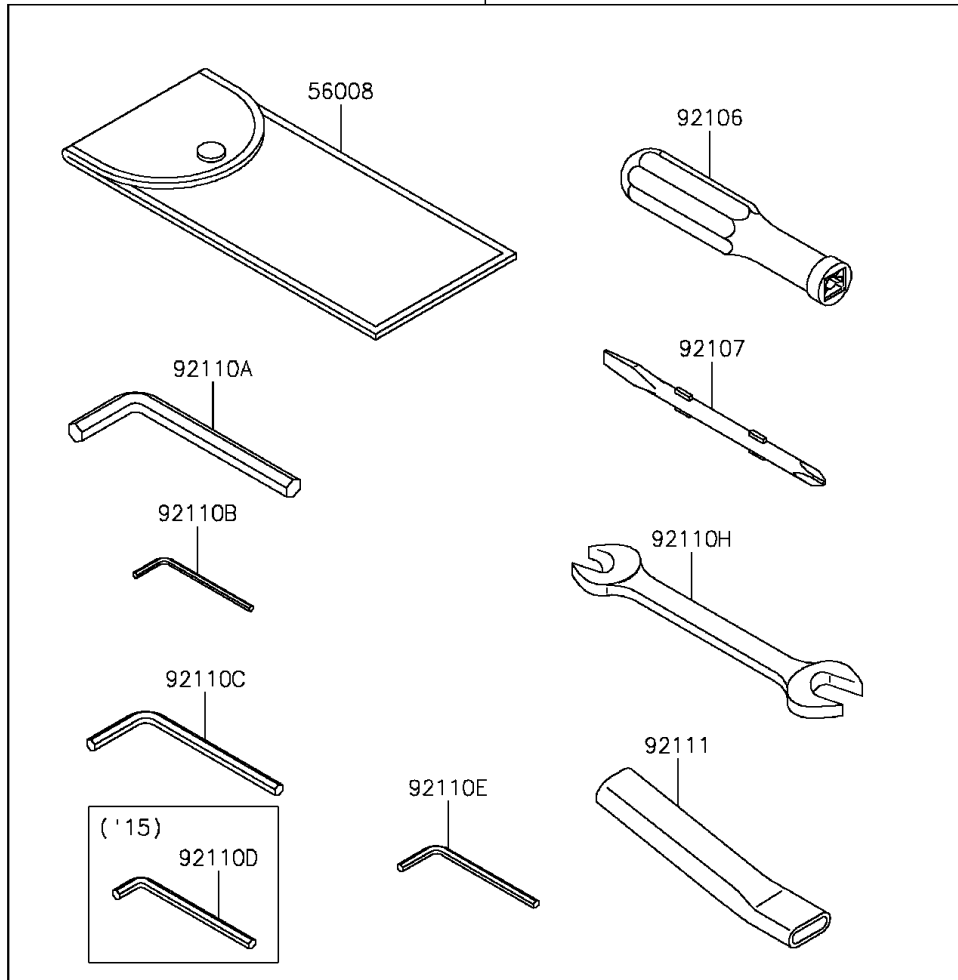

# 2015 Ninja H2 PARTS DIAGRAM

Owner's Tools

56007/A

F2810

### Owner's Tools

ITEM NAME	PART NUMBER	QUANTITY
TOOL-KIT (Ref # 56007)	56007-0134	1
TOOL-KIT (Ref # 56007A)	56007-0137	1
BAG,TOOL (Ref # 56008)	56008-006	1
NUT,WELL,5MM (Ref # 92015)	92015-1757	2
WASHER,5.2X13X1 (Ref # 92022)	92022-1380	1
BAND,TOOL CASE (Ref # 92072)	92072-1219	1
GASKET-LIQUID,TB1211F,CLEAR (Ref # 92104)	92104-0004	1
GASKET-LIQUID,TB1216B,BLACK (Ref # 92104A)	92104-1064	1
GRIP-SCREW DRIVER (Ref # 92106)	92106-1001	1
TOOL-DRIVER,#2PHILLIPS&SLOT (Ref # 92107)	92107-1052	1
TOOL-WRENCH,HOOK,R61.5 (Ref # 92110)	92110-0588	1
TOOL-WRENCH,ALLEN,10MM (Ref # 92110A)	92110-0589	1
TOOL-WRENCH,ALLEN,3MM (Ref # 92110B)	92110-0594	1
TOOL-WRENCH,ALLEN,6MM (Ref # 92110C)	92110-0596	1
TOOL-WRENCH,ALLEN,5MM (Ref # 92110D)	92110-0600	1
TOOL-WRENCH,ALLEN,4MM (Ref # 92110E)	92110-0602	1
TOOL-WRENCH,ALLEN,5MM (Ref # 92110F)	92110-0608	1
TOOL-WRENCH,ALLEN,5MM (Ref # 92110G)	92110-1015	1
TOOL-WRENCH,OPEN END,14X17 (Ref # 92110H)	92110-1166	1
TOOL-BAR,EXTENSION (Ref # 92111)	92111-0009	1
BOLT-SOCKET,5X18 (Ref # 120)	120CB0518	1
BOLT-SOCKET,5X20 (Ref # 120A)	120CB0520	1
WASHER-PLAIN,5MM (Ref # 411)	411AB0500	1