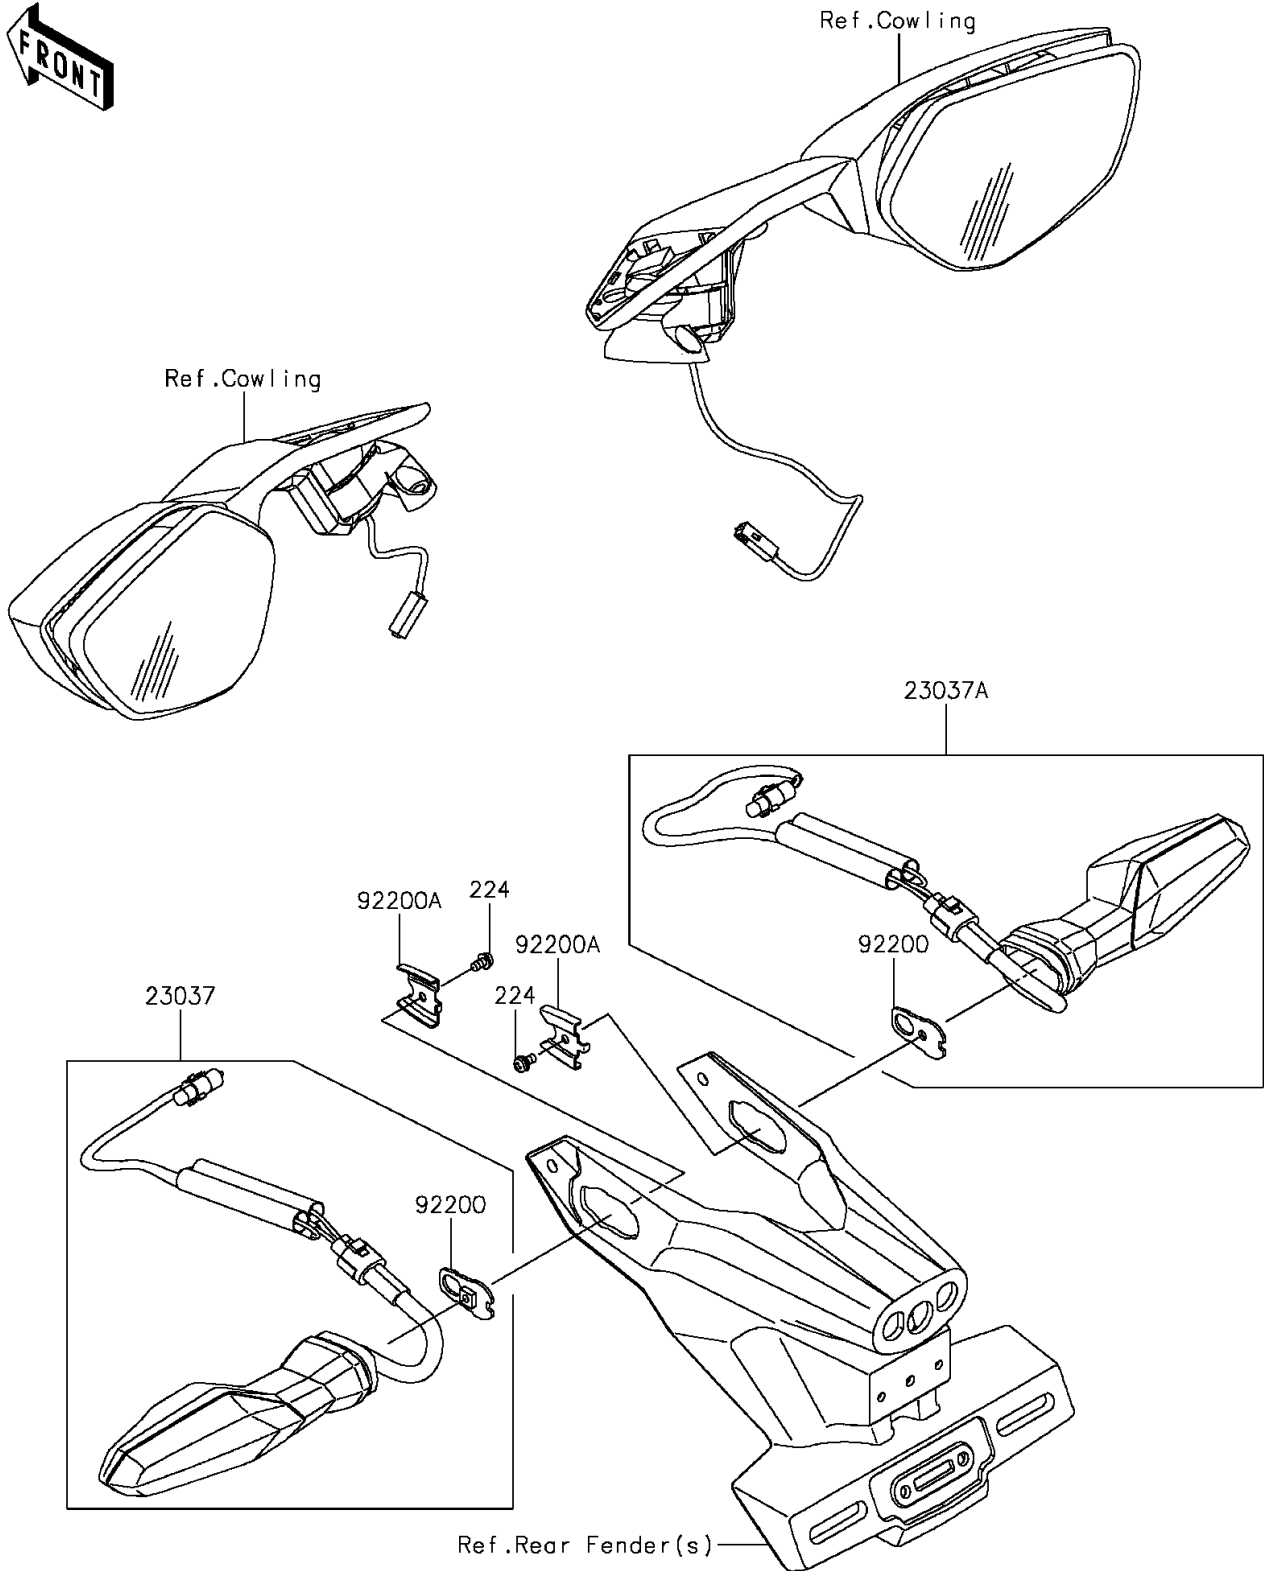

2015 Ninja H2 PARTS DIAGRAM

Turn Signals

F2730

2015 Ninja H2 PARTS LIST

Turn Signals

ITEM NAME	PART NUMBER	QUANTITY
LAMP-ASSY-SIGNAL,RR,LH (Ref # 23037)	23037-0324	1
LAMP-ASSY-SIGNAL,RR,RH (Ref # 23037A)	23037-0325	1
WASHER,NUT 4MM (Ref # 92200)	92200-0854	2
WASHER (Ref # 92200A)	92200-0855	2
SCREW-PAN-WP-CROS,4X8 (Ref # 224)	224AB0408	2