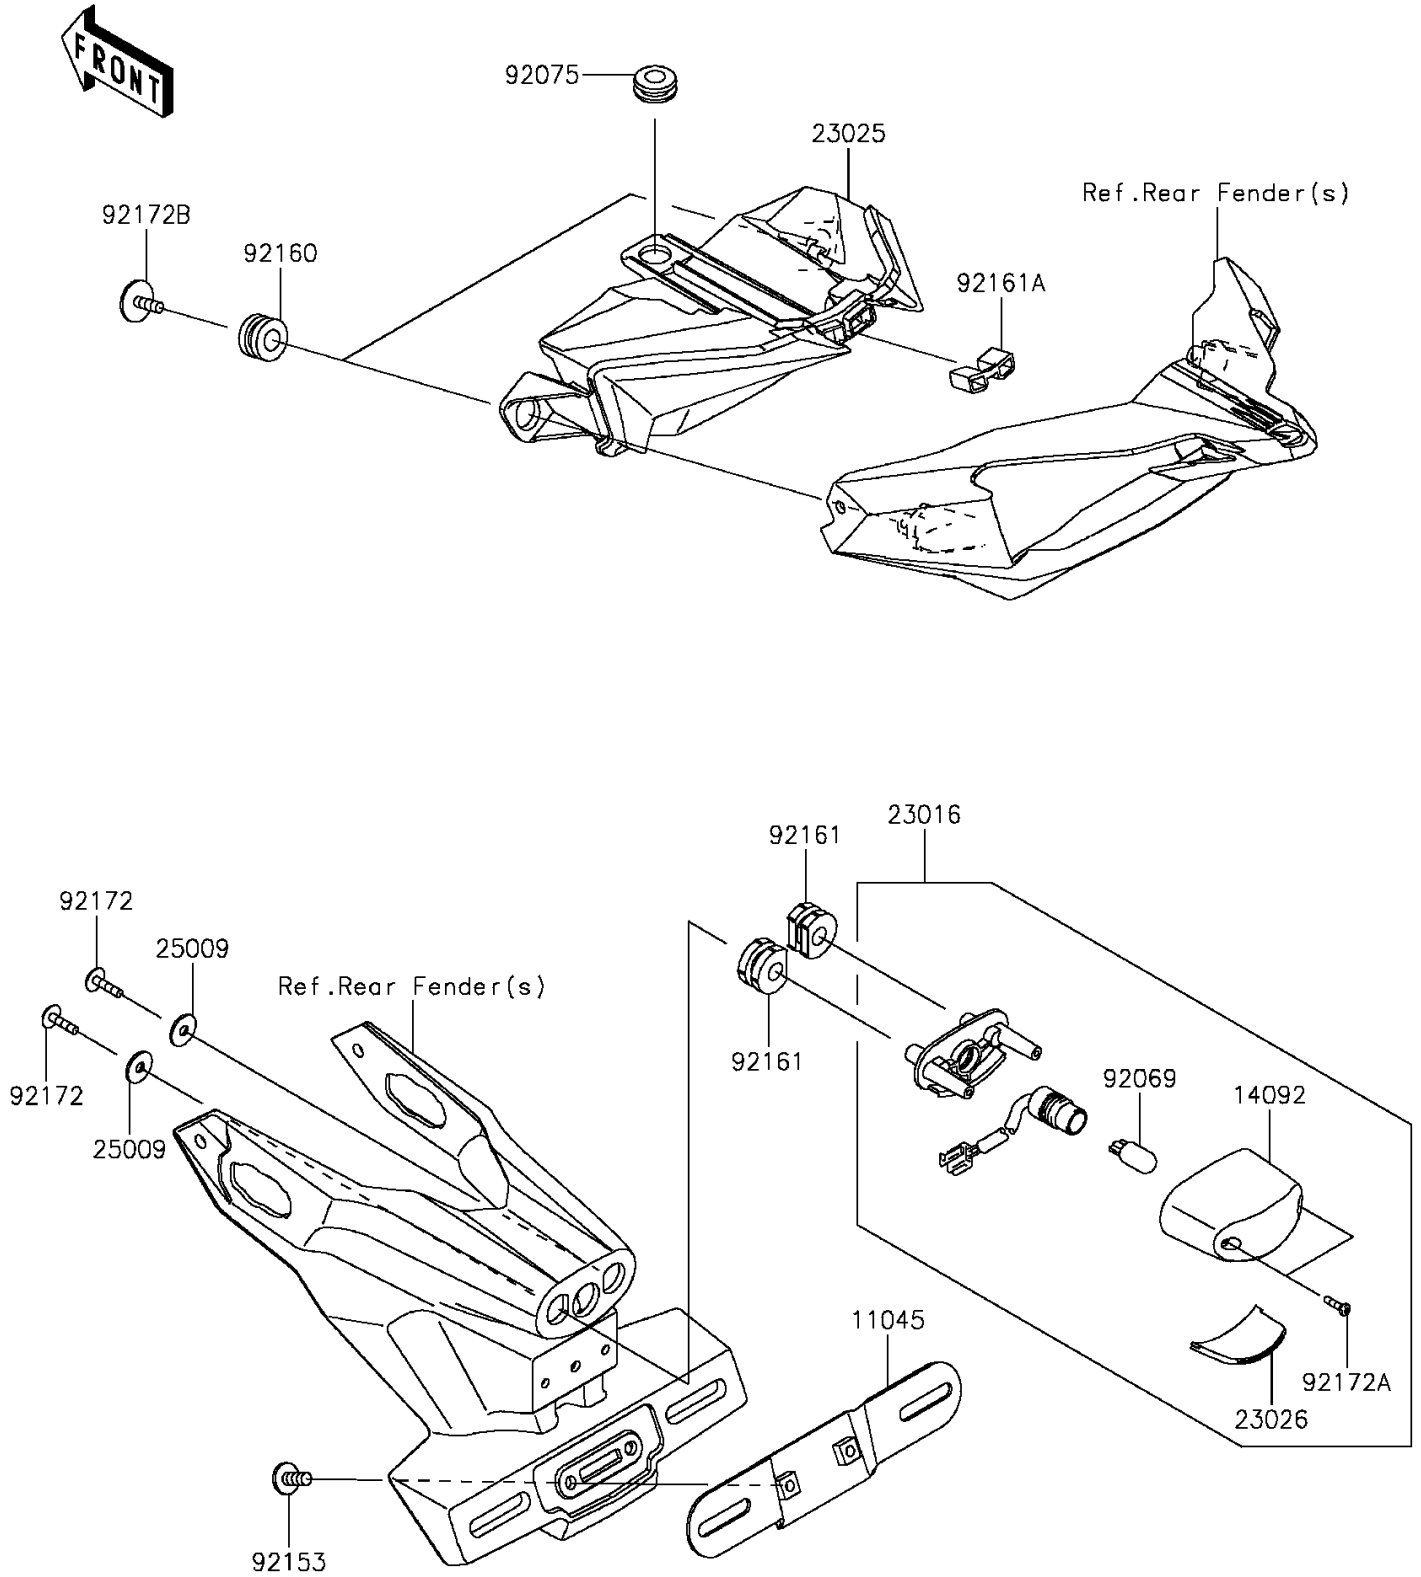

2015 Ninja H2 PARTS DIAGRAM

Taillight(s)

F2720

2015 Ninja H2 PARTS LIST

Taillight(s)

ITEM NAME	PART NUMBER	QUANTITY
BRACKET,LICENSE (Ref # 11045)	11045-1387	1
COVER,LICENSE LAMP (Ref # 14092)	14092-0001	1
LAMP-ASSY,LICENCE (Ref # 23016)	23016-0552	1
LAMP-TAIL,LED (Ref # 23025)	23025-0346	1
LENS,LICENCE LAMP (Ref # 23026)	23026-0023	1
WASHER,5.2X16X1.2 (Ref # 25009)	25009-004	2
BULB,12V 5W (Ref # 92069)	92069-1016	1
DAMPER (Ref # 92075)	92075-1028	1
BOLT,SOCKET,6X14 (Ref # 92153)	92153-1446	2
DAMPER,10X20X12 (Ref # 92160)	92160-1167	2
DAMPER (Ref # 92161)	92161-0776	2
DAMPER,RR FENDER (Ref # 92161A)	92161-1727	1
SCREW,TAPPING,5X16 (Ref # 92172)	92172-0238	2
SCREW,TAPPING,2.9X13 (Ref # 92172A)	92172-0343	2
SCREW,TAPTITE,5X16 (Ref # 92172B)	92172-0481	2