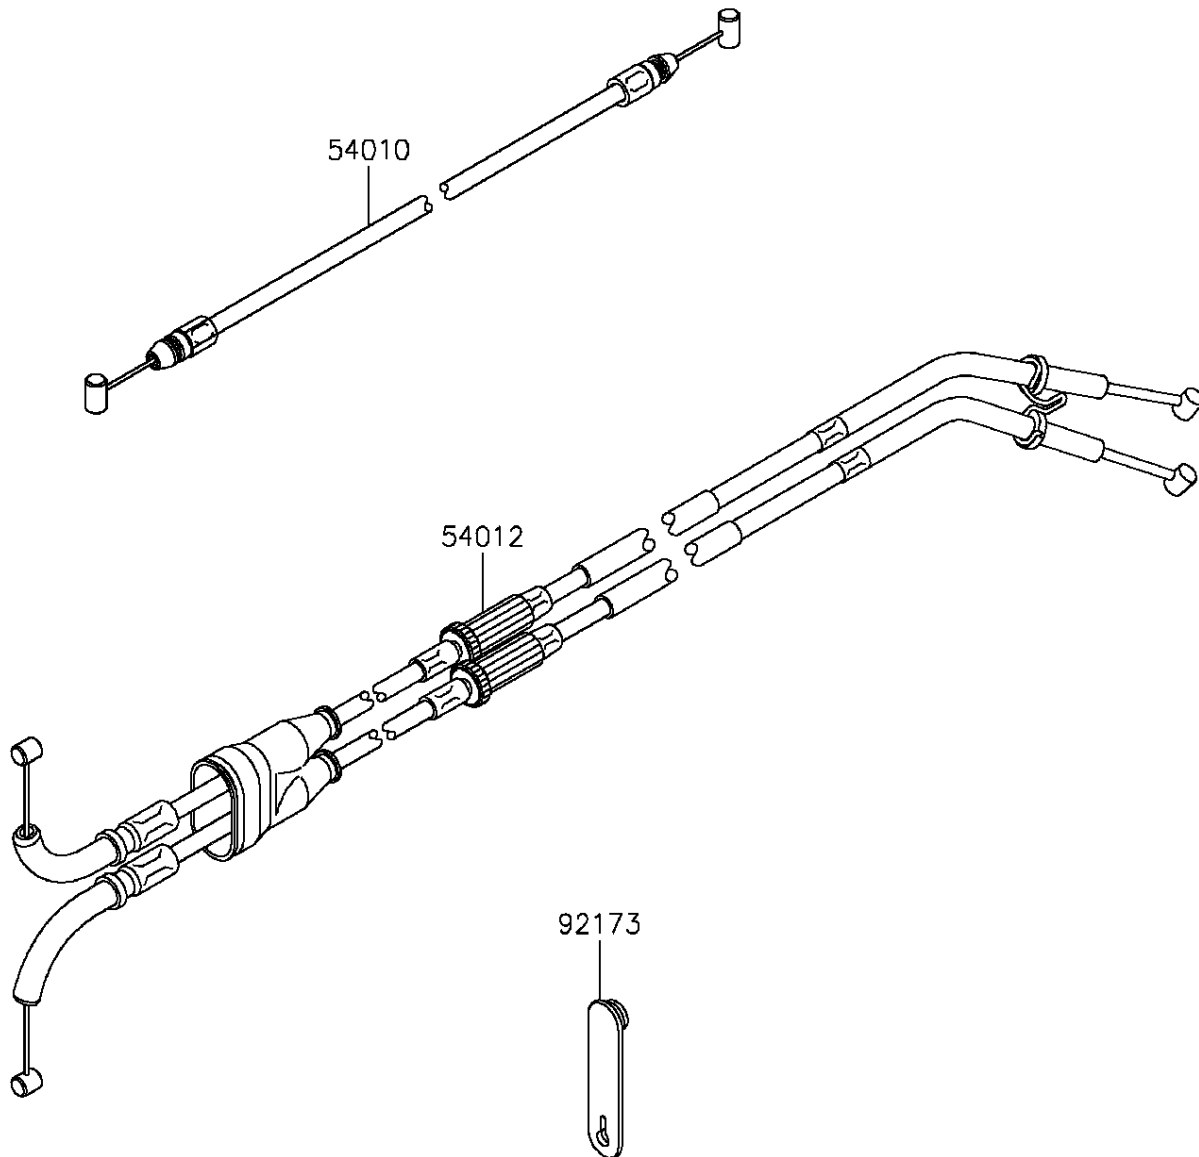

2015 Ninja H2 PARTS DIAGRAM

Cables

F2540

2015 Ninja H2 PARTS LIST

Cables

ITEM NAME	PART NUMBER	QUANTITY
CABLE,SEAT LOCK (Ref # 54010)	54010-0573	1
CABLE-THROTTLE (Ref # 54012)	54012-0628	1
CLAMP,RUBBER PLATE (Ref # 92173)	92173-1229	1