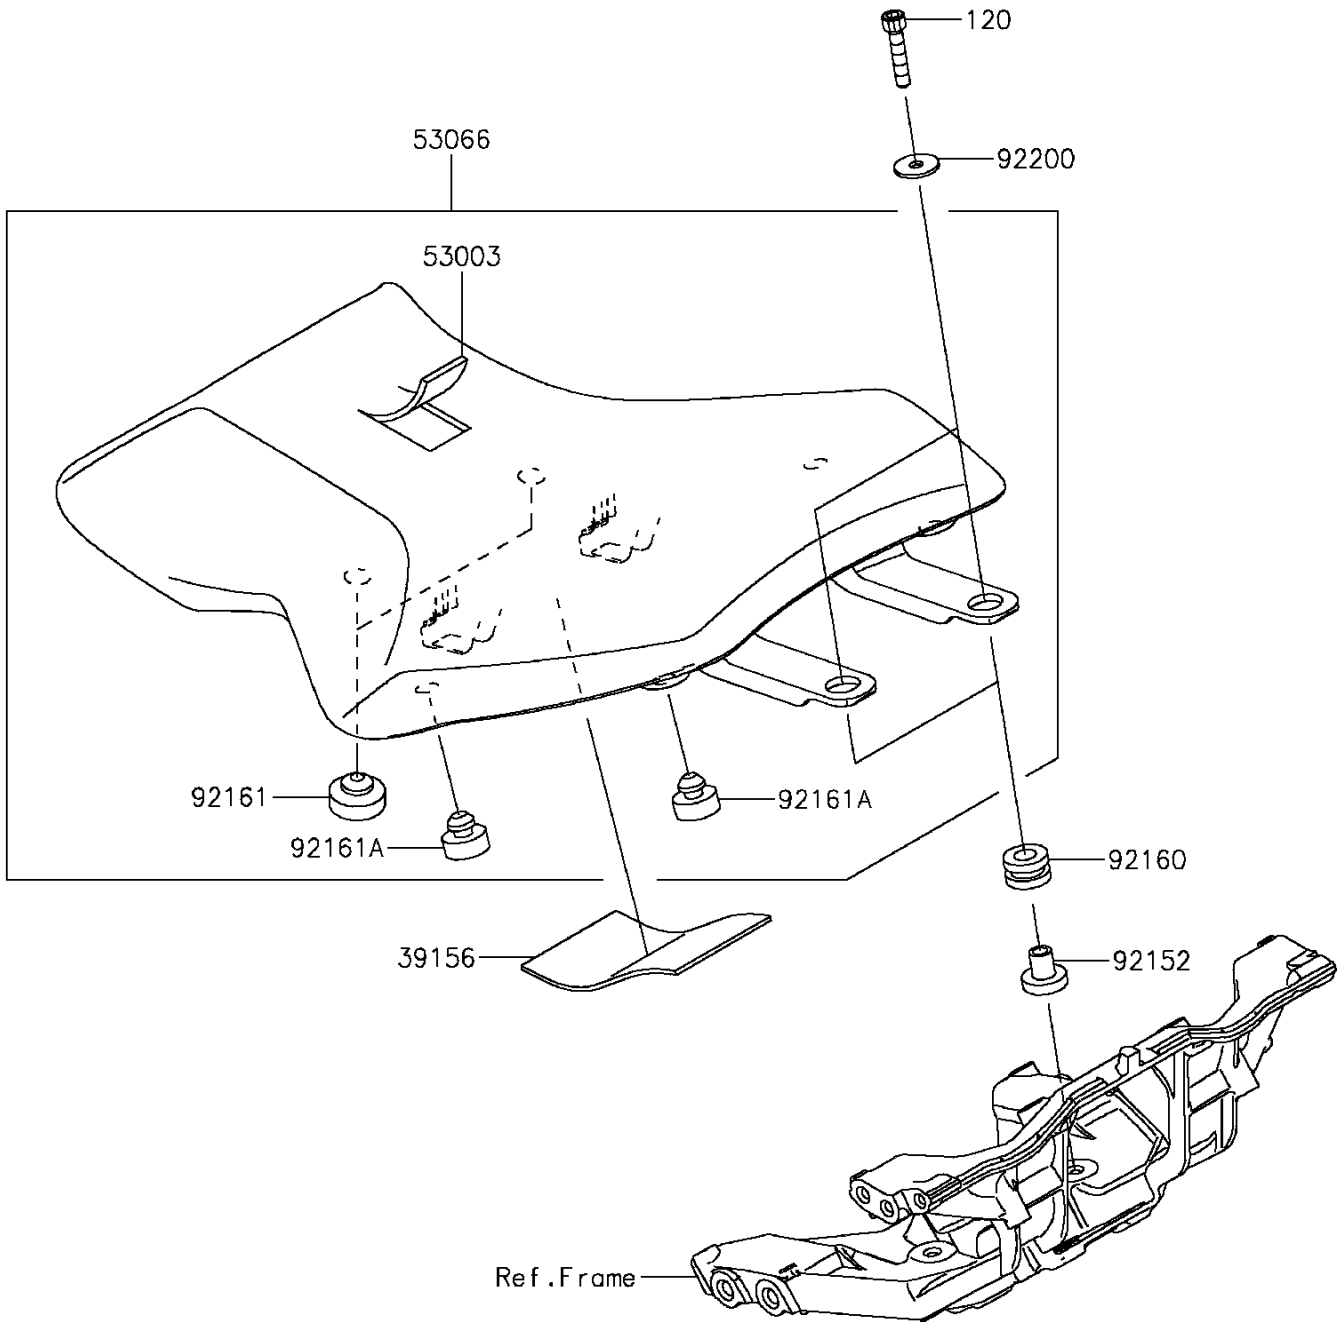

2015 Ninja H2 PARTS DIAGRAM

Seat

F2510

2015 Ninja H2 PARTS LIST

Seat

ITEM NAME	PART NUMBER	QUANTITY
PAD,RR FRM (Ref # 39156)	39156-1778	1
LEATHER,BLACK (Ref # 53003)	53003-0404-MA	1
SEAT-ASSY,BLACK (Ref # 53066)	53066-0462-MA	1
COLLAR,6.5X20X16.8 (Ref # 92152)	92152-2119	2
DAMPER,10X20X12 (Ref # 92160)	92160-1167	2
DAMPER,SEAT (Ref # 92161)	92161-0095	2
DAMPER (Ref # 92161A)	92161-0223	4
WASHER,6X20X1.6 (Ref # 92200)	92200-0212	2
BOLT-SOCKET,6X30 (Ref # 120)	120CA0630	2