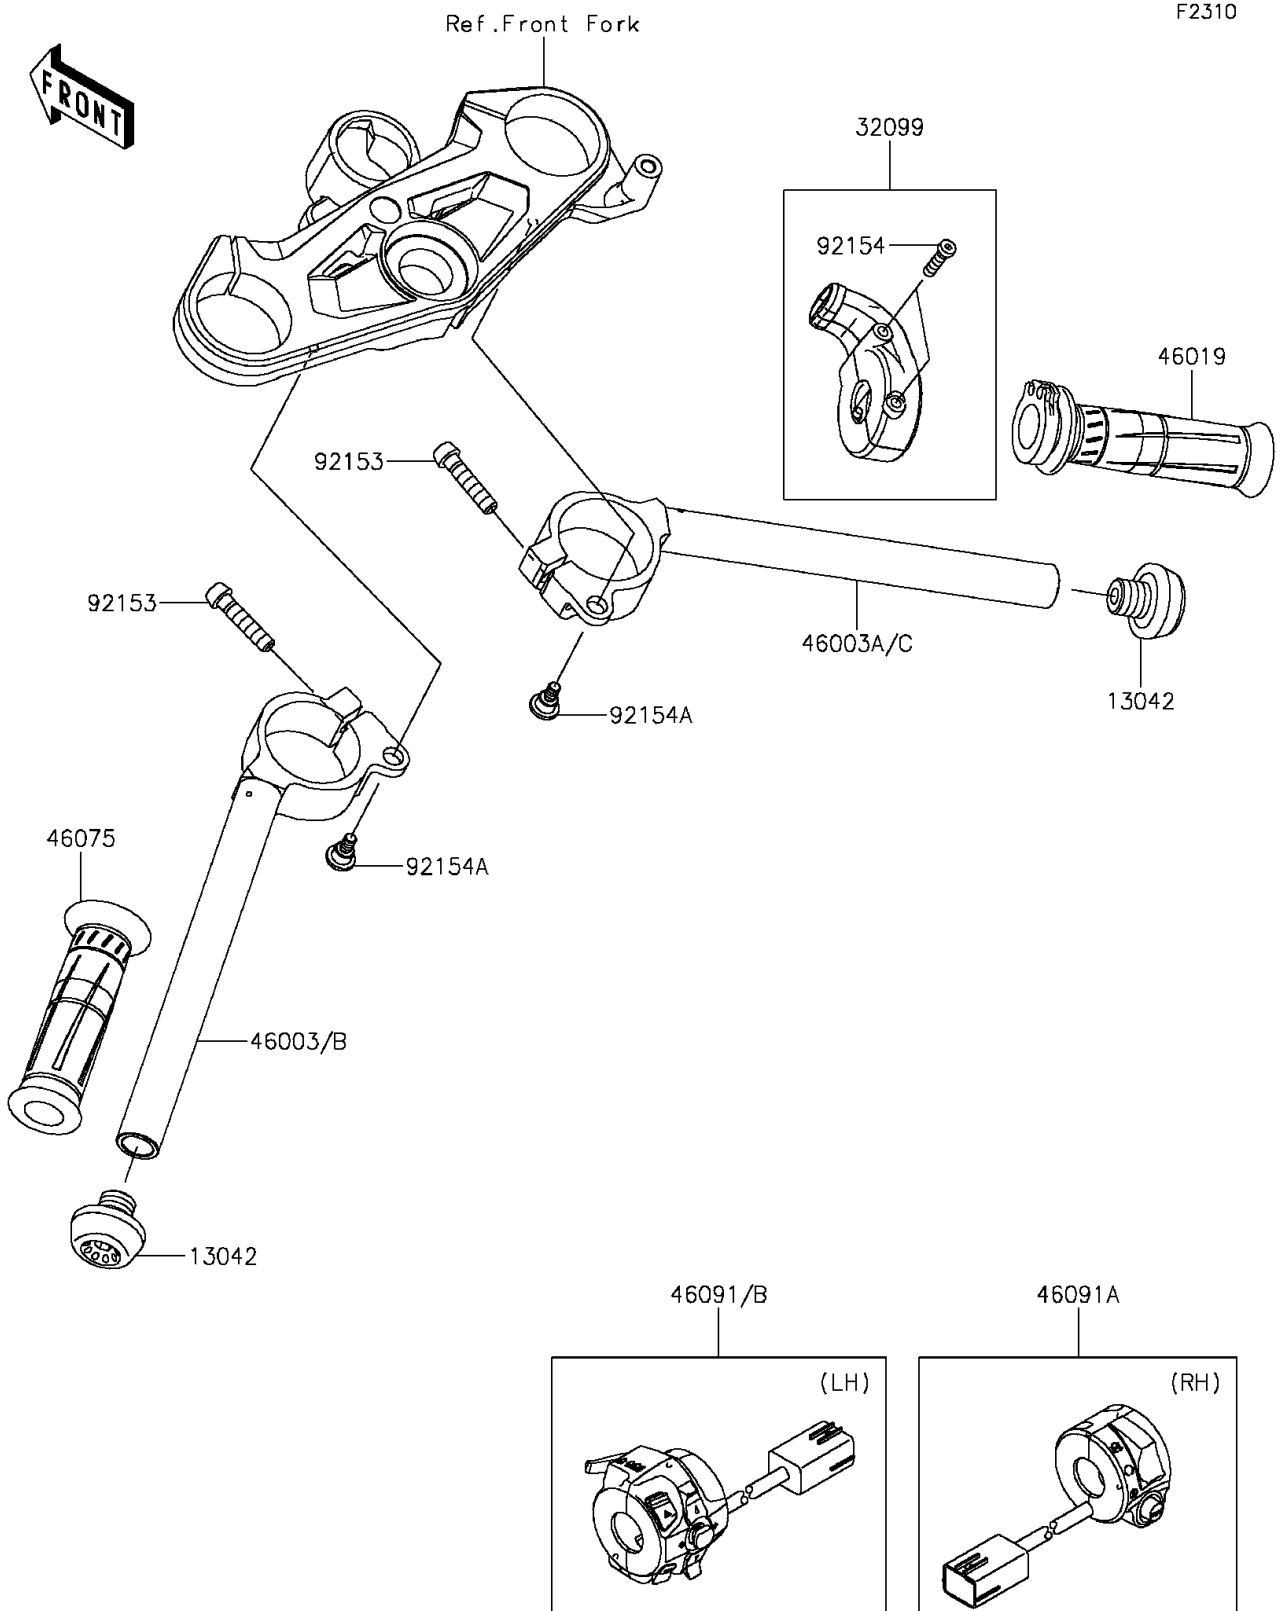

2015 Ninja H2 PARTS DIAGRAM

Handlebar

2015 Ninja H2 PARTS LIST

Handlebar

ITEM NAME	PART NUMBER	QUANTITY
WEIGHT,HANDLE,A.BLACK (Ref # 13042)	13042-0049-499	2
CASE,THROTTLE (Ref # 32099)	32099-0766	1
HANDLE,LH (Ref # 46003)	46003-0652	1
HANDLE,RH (Ref # 46003A)	46003-0653	1
HANDLE,LH (Ref # 46003B)	46003-0669	1
HANDLE,RH (Ref # 46003C)	46003-0670	1
GRIP-ASSY,THROTTLE (Ref # 46019)	46019-0020	1
GRIP,LH (Ref # 46075)	46075-0068	1
HOUSING-ASSY-CONTROL,LH (Ref # 46091)	46091-0300	1
HOUSING-ASSY-CONTROL,RH (Ref # 46091A)	46091-0301	1
HOUSING-ASSY-CONTROL,LH (Ref # 46091B)	46091-0334	1
BOLT,SOCKET,8X35 (Ref # 92153)	92153-0907	2
BOLT,SOCKET,5X35 (Ref # 92154)	92154-1530	2
BOLT,SOCKET,6X16.5 (Ref # 92154A)	92154-1698	2