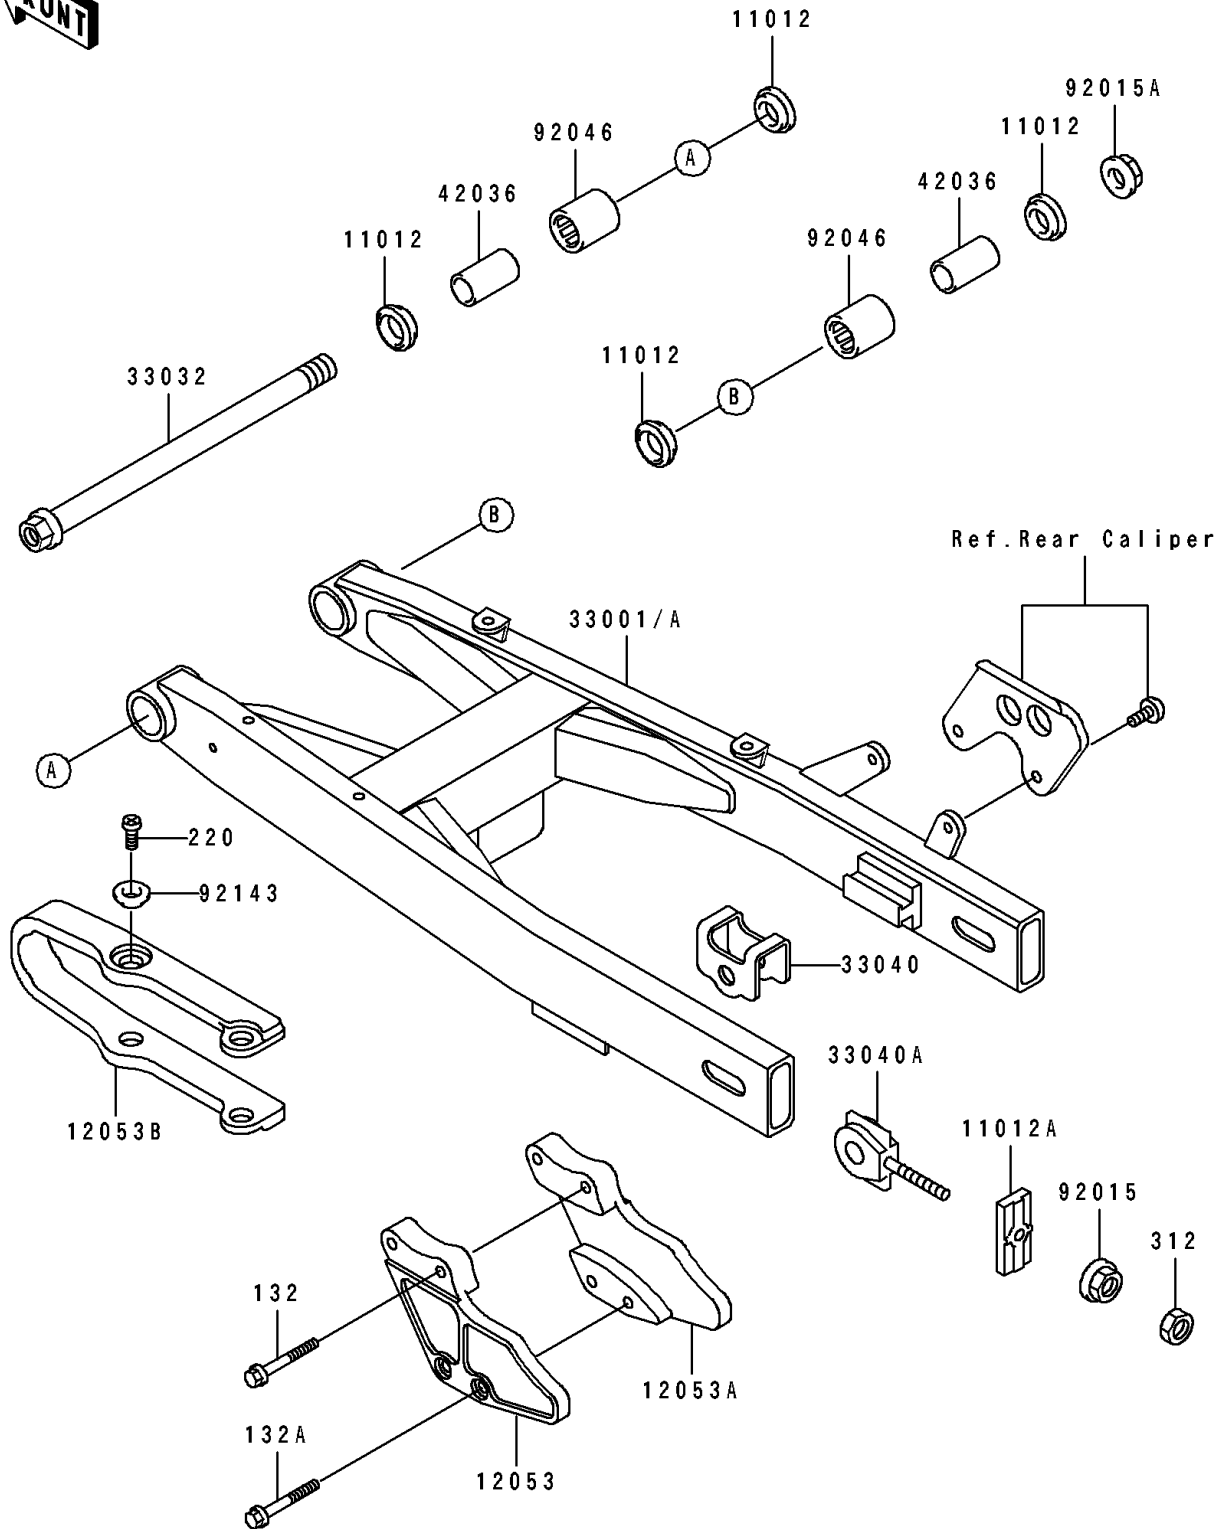

# 1991 Big Wheel PARTS DIAGRAM

Swing Arm

F2141

# 1991 Big Wheel PARTS LIST

Swing Arm

ITEM NAME	PART NUMBER	QUANTITY
-----------	-------------	----------