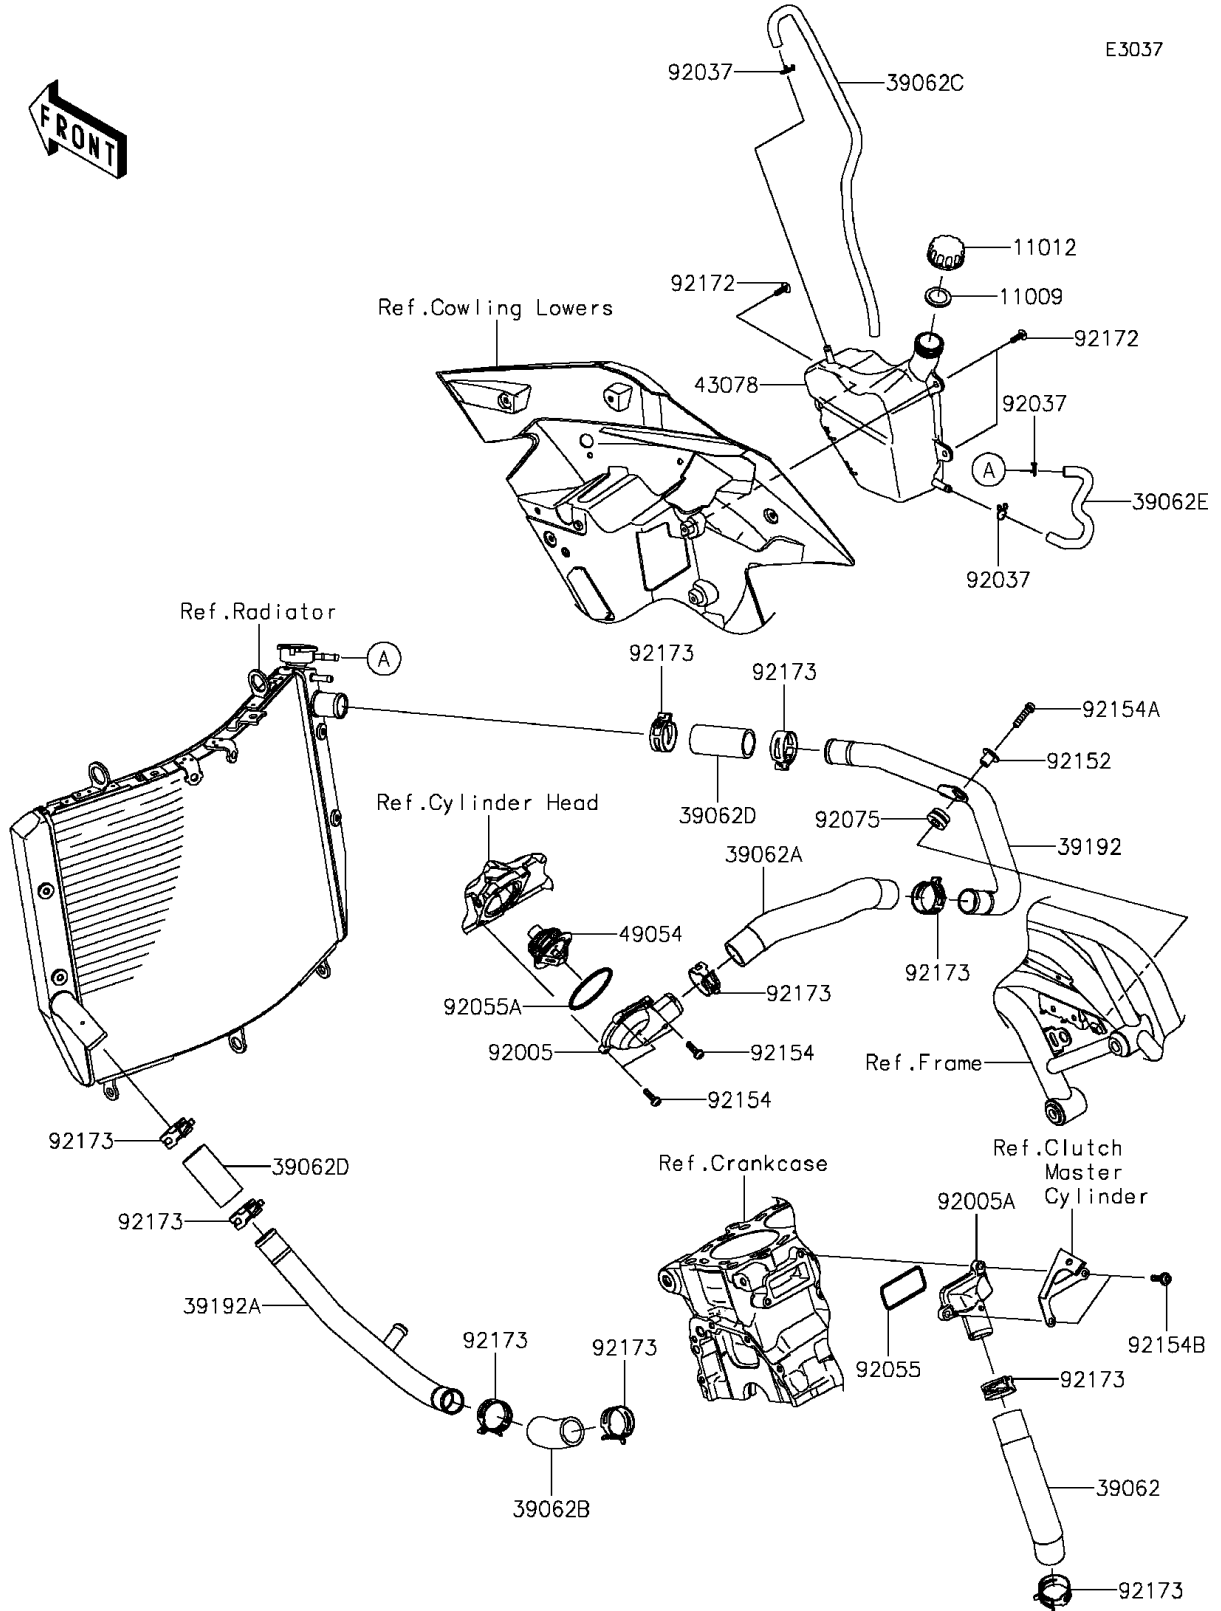

2015 Ninja H2 PARTS DIAGRAM

Water Pipe

2015 Ninja H2 PARTS LIST

Water Pipe

ITEM NAME	PART NUMBER	QUANTITY
GASKET,RESERVOIR TANK CAP (Ref # 11009)	11009-1145	1
CAP (Ref # 11012)	11012-1084	1
HOSE-COOLING,W/PUMP-FITTING (Ref # 39062)	39062-0681	1
HOSE-COOLING,THERMO-W/PIPE (Ref # 39062A)	39062-0682	1
HOSE-COOLING,W/PIPE-W/PUMP (Ref # 39062B)	39062-0683	1
HOSE-COOLING,OVER FLOW (Ref # 39062C)	39062-0687	1
HOSE-COOLING,RADIATOR-W/PIPE (Ref # 39062D)	39062-0701	2
HOSE-COOLING,RETURN (Ref # 39062E)	39062-0718	1
PIPE-WATER,RAD.-THERMO COVER (Ref # 39192)	39192-0584	1
PIPE-WATER,RADIATOR-WATER PUMP (Ref # 39192A)	39192-0585	1
RESERVOIR (Ref # 43078)	43078-0574	1
THERMOSTAT (Ref # 49054)	49054-0004	1
FITTING,THERMO COVER (Ref # 92005)	92005-0770	1
FITTING,CYLINDER (Ref # 92005A)	92005-0772	1
CLAMP,TUBE (Ref # 92037)	92037-147	3
RING-O (Ref # 92055)	92055-0809	1
RING-O,54.5X2.6 (Ref # 92055A)	92055-0810	1
DAMPER,RUBBER (Ref # 92075)	92075-1123	1
COLLAR (Ref # 92152)	92152-2112	1
BOLT,SOCKET,5X16 (Ref # 92154)	92154-1449	4
BOLT,SOCKET,6X25 (Ref # 92154A)	92154-1457	1
BOLT,SOCKET,6X20 (Ref # 92154B)	92154-1499	2
SCREW,TAPPING,5X16 (Ref # 92172)	92172-0175	3
CLAMP,34MM (Ref # 92173)	92173-1360	10