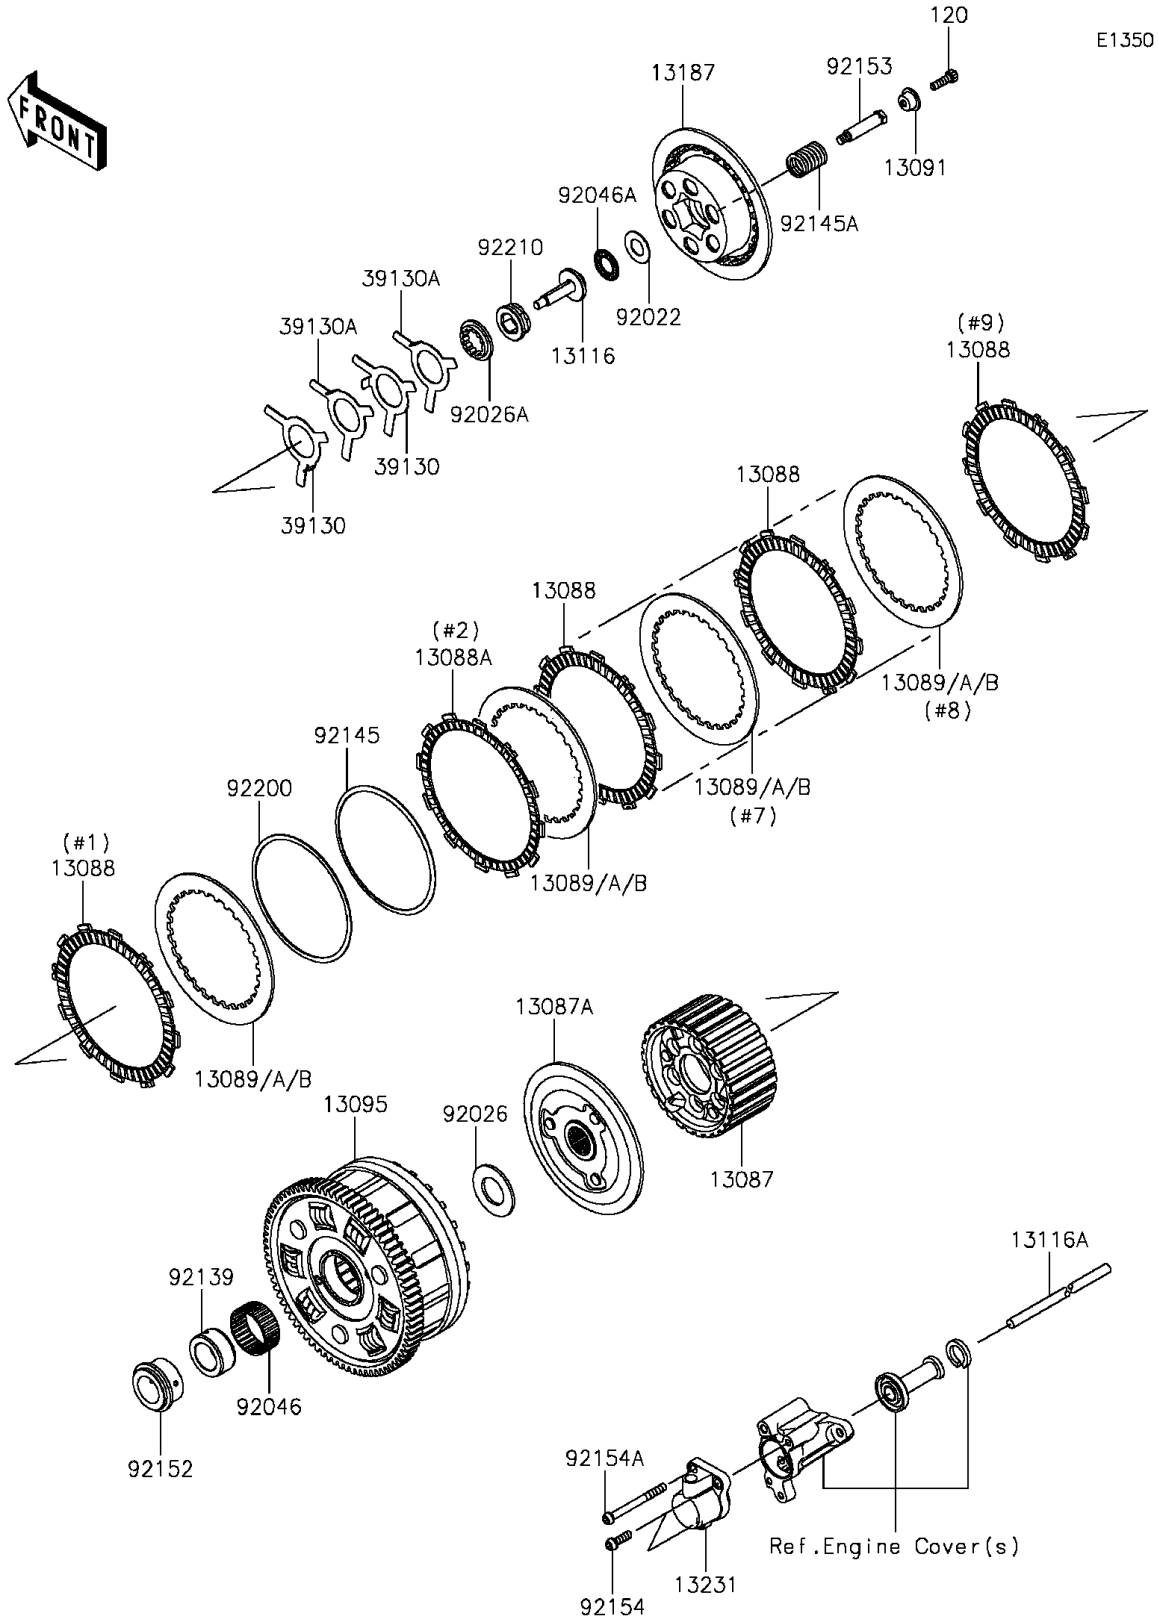

2015 Ninja H2 PARTS DIAGRAM

Clutch(NFF)

2015 Ninja H2 PARTS LIST

Clutch(NFF)

ITEM NAME	PART NUMBER	QUANTITY
HUB-CLUTCH (Ref # 13087)	13087-0575	1
HUB-CLUTCH (Ref # 13087A)	13087-0576	1
PLATE-FRICTION (Ref # 13088)	13088-0575	8
PLATE-FRICTION (Ref # 13088A)	13088-0576	1
PLATE-CLUTCH,T=2.3 (Ref # 13089)	13089-0027	AR
PLATE-CLUTCH,T=2.6 (Ref # 13089A)	13089-0028	8
PLATE-CLUTCH,T=2.9 (Ref # 13089B)	13089-0030	AR
HOLDER,CLUTCH SPRING (Ref # 13091)	13091-1840	6
HOUSING-COMP-CLUTCH (Ref # 13095)	13095-0577	1
ROD-PUSH (Ref # 13116)	13116-0719	1
ROD-PUSH (Ref # 13116A)	13116-0720	1
PLATE-CLUTCH OPERATING (Ref # 13187)	13187-0024	1
RELEASE-ASSY-CLUTCH (Ref # 13231)	13231-0005	1
SPRING-LEAF (Ref # 39130)	39130-1078	2
SPRING-LEAF (Ref # 39130A)	39130-1079	2
WASHER,15.1X29X1.0 (Ref # 92022)	92022-1463	1
SPACER,25.5X47X2.5 (Ref # 92026)	92026-022	1
SPACER (Ref # 92026A)	92026-0792	1
BEARING-NEEDLE (Ref # 92046)	92046-0041	1
BEARING-NEEDLE,AXK1102 (Ref # 92046A)	92046-1052	1
BUSHING,25X38X17.3 (Ref # 92139)	92139-0304	1
SPRING (Ref # 92145)	92145-1250	1
SPRING (Ref # 92145A)	92145-1662	6
COLLAR (Ref # 92152)	92152-0866	1
BOLT (Ref # 92153)	92153-0797	6
BOLT,SOCKET,6X20 (Ref # 92154)	92154-1623	2
BOLT,SOCKET,6X65 (Ref # 92154A)	92154-1624	1
WASHER,T=1.2 (Ref # 92200)	92200-1580	1
NUT (Ref # 92210)	92210-0397	1

2015 Ninja H2 PARTS LIST

Clutch(NFF)

ITEM NAME	PART NUMBER	QUANTITY
BOLT-SOCKET,6X20 (Ref # 120)	120Q0620	6