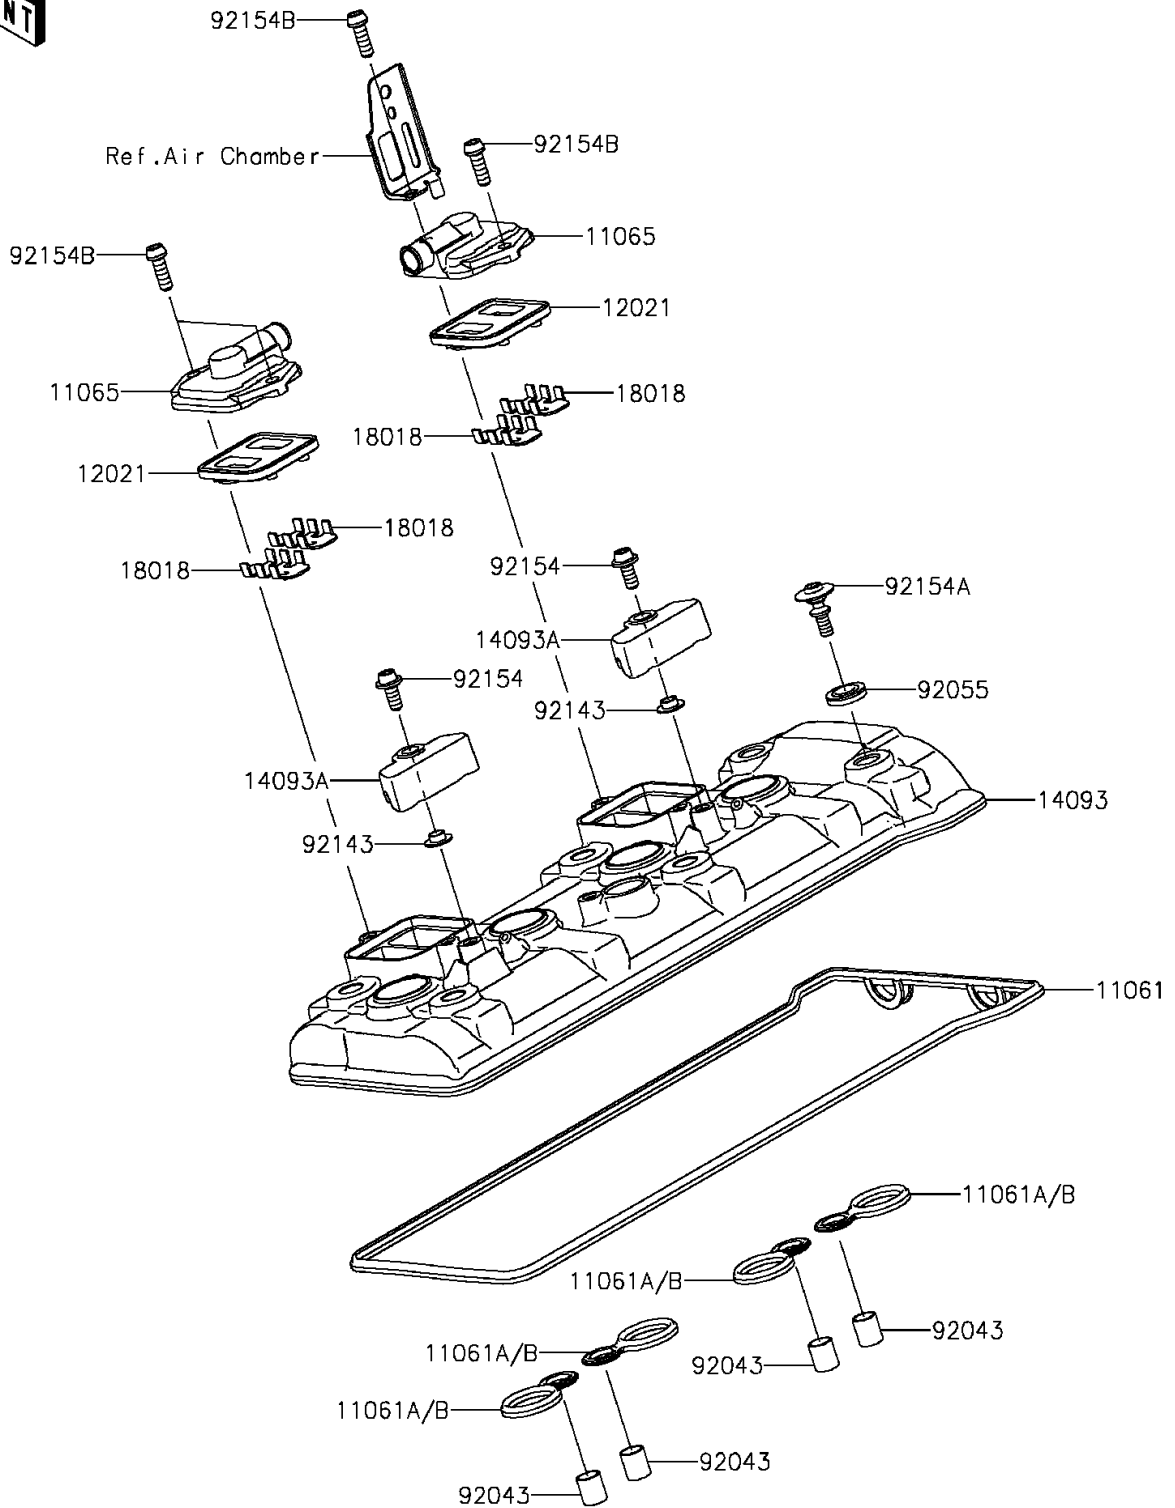

2015 Ninja H2 PARTS DIAGRAM

Cylinder Head Cover

E1112

2015 Ninja H2 PARTS LIST

Cylinder Head Cover

ITEM NAME	PART NUMBER	QUANTITY
GASKET,HEAD COVER (Ref # 11061)	11061-0979	1
GASKET,PLUG HOLE (Ref # 11061A)	11061-0994	4
GASKET,PLUG HOLE (Ref # 11061B)	11061-1185	4
CAP,ASV (Ref # 11065)	11065-0869	2
VALVE-ASSY-REED (Ref # 12021)	12021-0021	2
COVER,HEAD (Ref # 14093)	14093-0092	1
COVER (Ref # 14093A)	14093-0291	2
PLATE-HEAT GUARD (Ref # 18018)	18018-0591	4
PIN,10.1X12X14 (Ref # 92043)	92043-4009	4
RING-O (Ref # 92055)	92055-0820	6
COLLAR (Ref # 92143)	92143-1331	2
BOLT,SOCKET,6X14 (Ref # 92154)	92154-1460	2
BOLT (Ref # 92154A)	92154-1468	6
BOLT,SOCKET,6X18 (Ref # 92154B)	92154-1498	4