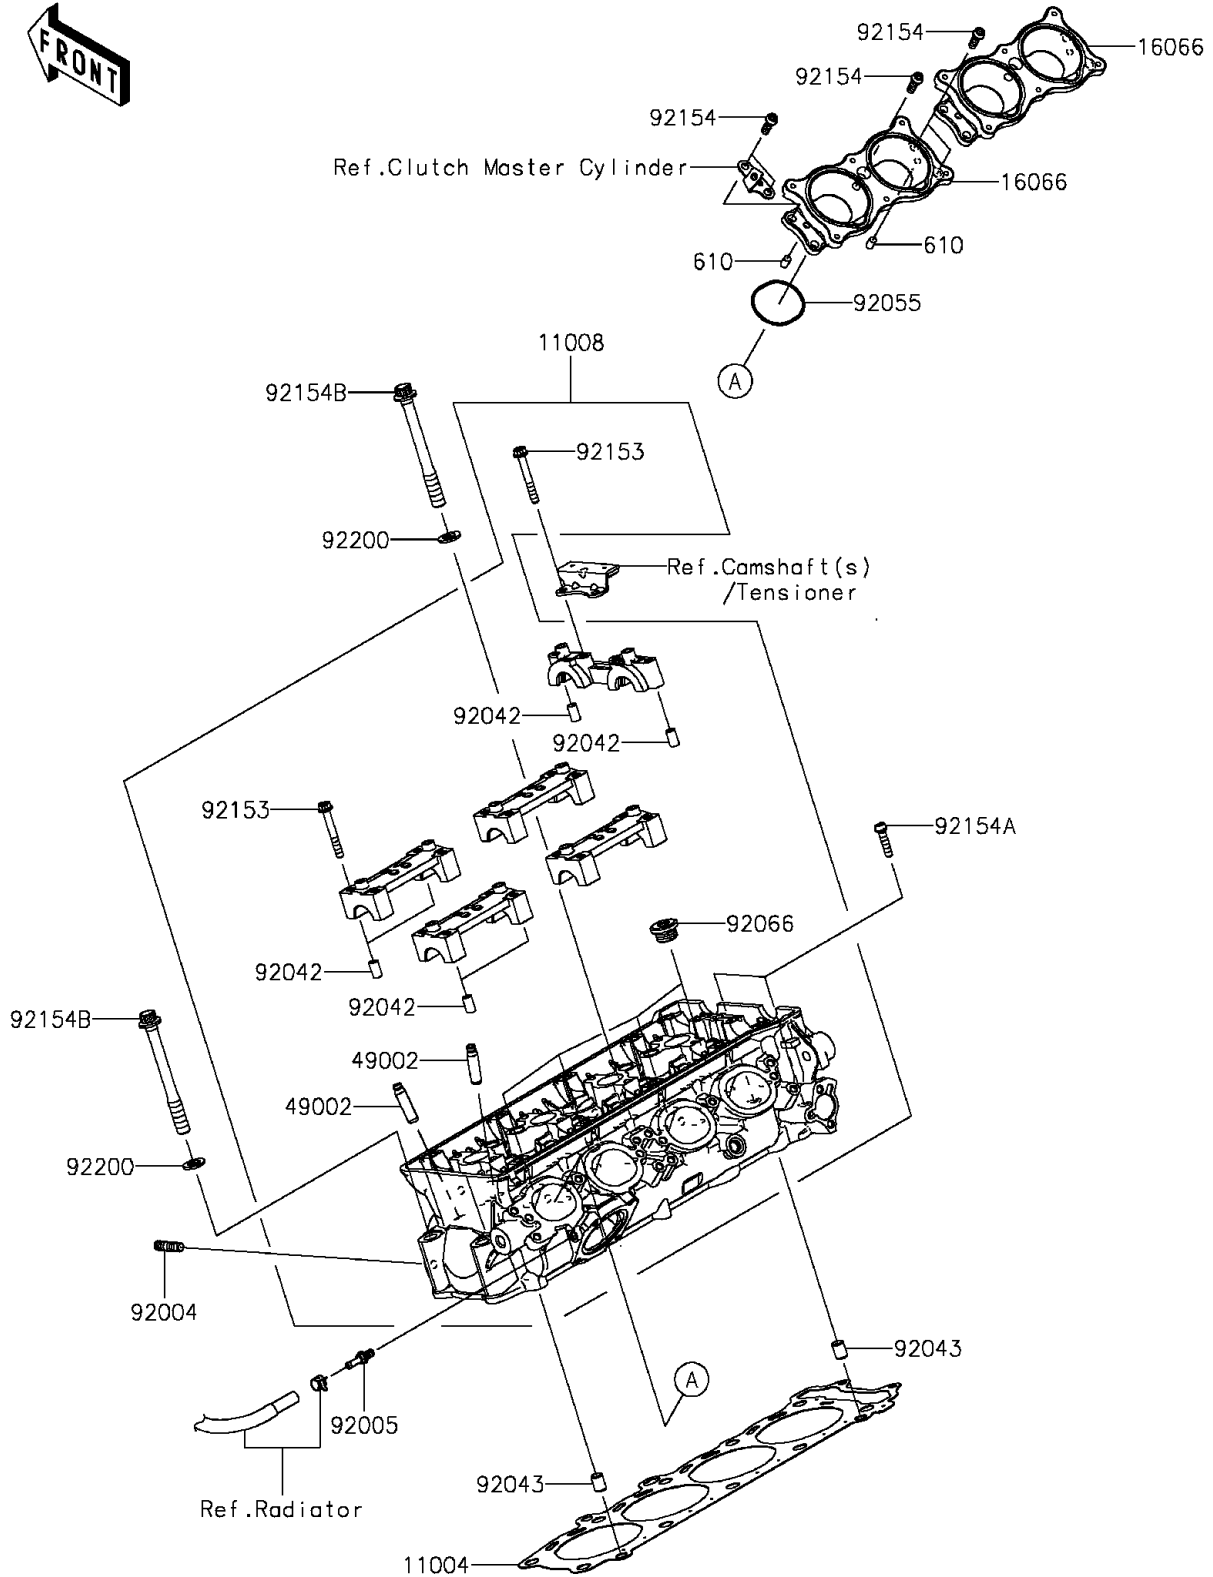

# 2015 Ninja H2 PARTS DIAGRAM

Cylinder Head

E1111

## 2015 Ninja H2 PARTS LIST

### Cylinder Head

ITEM NAME	PART NUMBER	QUANTITY
GASKET-HEAD (Ref # 11004)	11004-0754	1
HEAD-COMP-CYLINDER (Ref # 11008)	11008-0849	1
HOLDER-THROTTLE BODY (Ref # 16066)	16066-0003	2
GUIDE-VALVE (Ref # 49002)	49002-0009	16
STUD,8X18 (Ref # 92004)	92004-0049	8
FITTING (Ref # 92005)	92005-0056	1
PIN,DOWEL,6.3X8X14 (Ref # 92042)	92042-007	10
PIN,8.2X10X14 (Ref # 92043)	92043-1264	2
RING-O,43.7X1.9 (Ref # 92055)	92055-1401	4
PLUG,18X10 (Ref # 92066)	92066-0016	4
BOLT,SOCKET,6X45 (Ref # 92153)	92153-0656	20
BOLT,SOCKET,6X18 (Ref # 92154)	92154-1455	10
BOLT,SOCKET,6X25 (Ref # 92154A)	92154-1457	2
BOLT,11X103 (Ref # 92154B)	92154-1819	10
WASHER,11.2X18.2X1.8 (Ref # 92200)	92200-0940	10
ROLLER,6X10 (Ref # 610)	610A0610	4