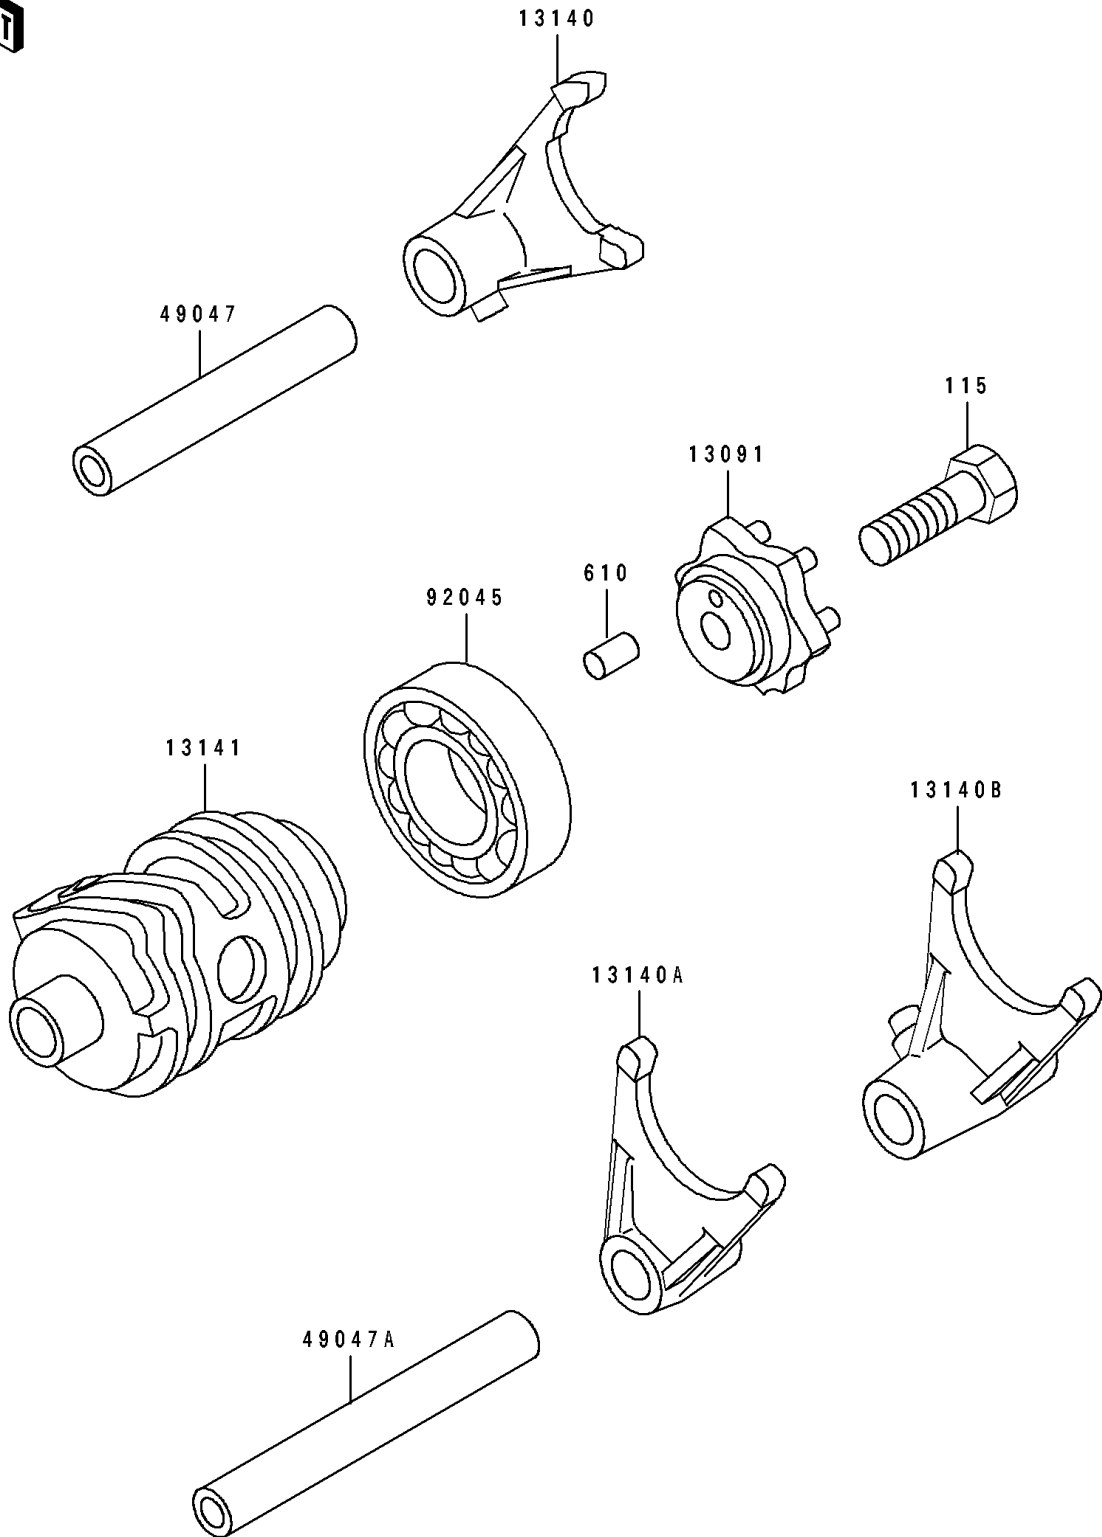

# 1991 Big Wheel PARTS DIAGRAM

Change Drum/Shift Fork

E1362

# 1991 Big Wheel PARTS LIST

## Change Drum/Shift Fork

ITEM NAME	PART NUMBER	QUANTITY
HOLDER,CHANGE DRUM (Ref # 13091)	13091-1390	1
FORK-SHIFT,5TH&6TH (Ref # 13140)	13140-1139	1
FORK-SHIFT,2ND&3RD (Ref # 13140A)	13140-1140	1
FORK-SHIFT,LOW&4TH (Ref # 13140B)	13140-1141	1
DRUM-CHANGE (Ref # 13141)	13141-1120	1
ROD-SHIFT,5.9X10X64.5 (Ref # 49047)	49047-1063	1
ROD-SHIFT,5.9X10X81 (Ref # 49047A)	49047-1064	1
BEARING-BALL,#6905 (Ref # 92045)	92045-036	1
BOLT-SMALL-UPSET (Ref # 115)	115G0825	1
ROLLER,4X8 (Ref # 610)	610A0408	1