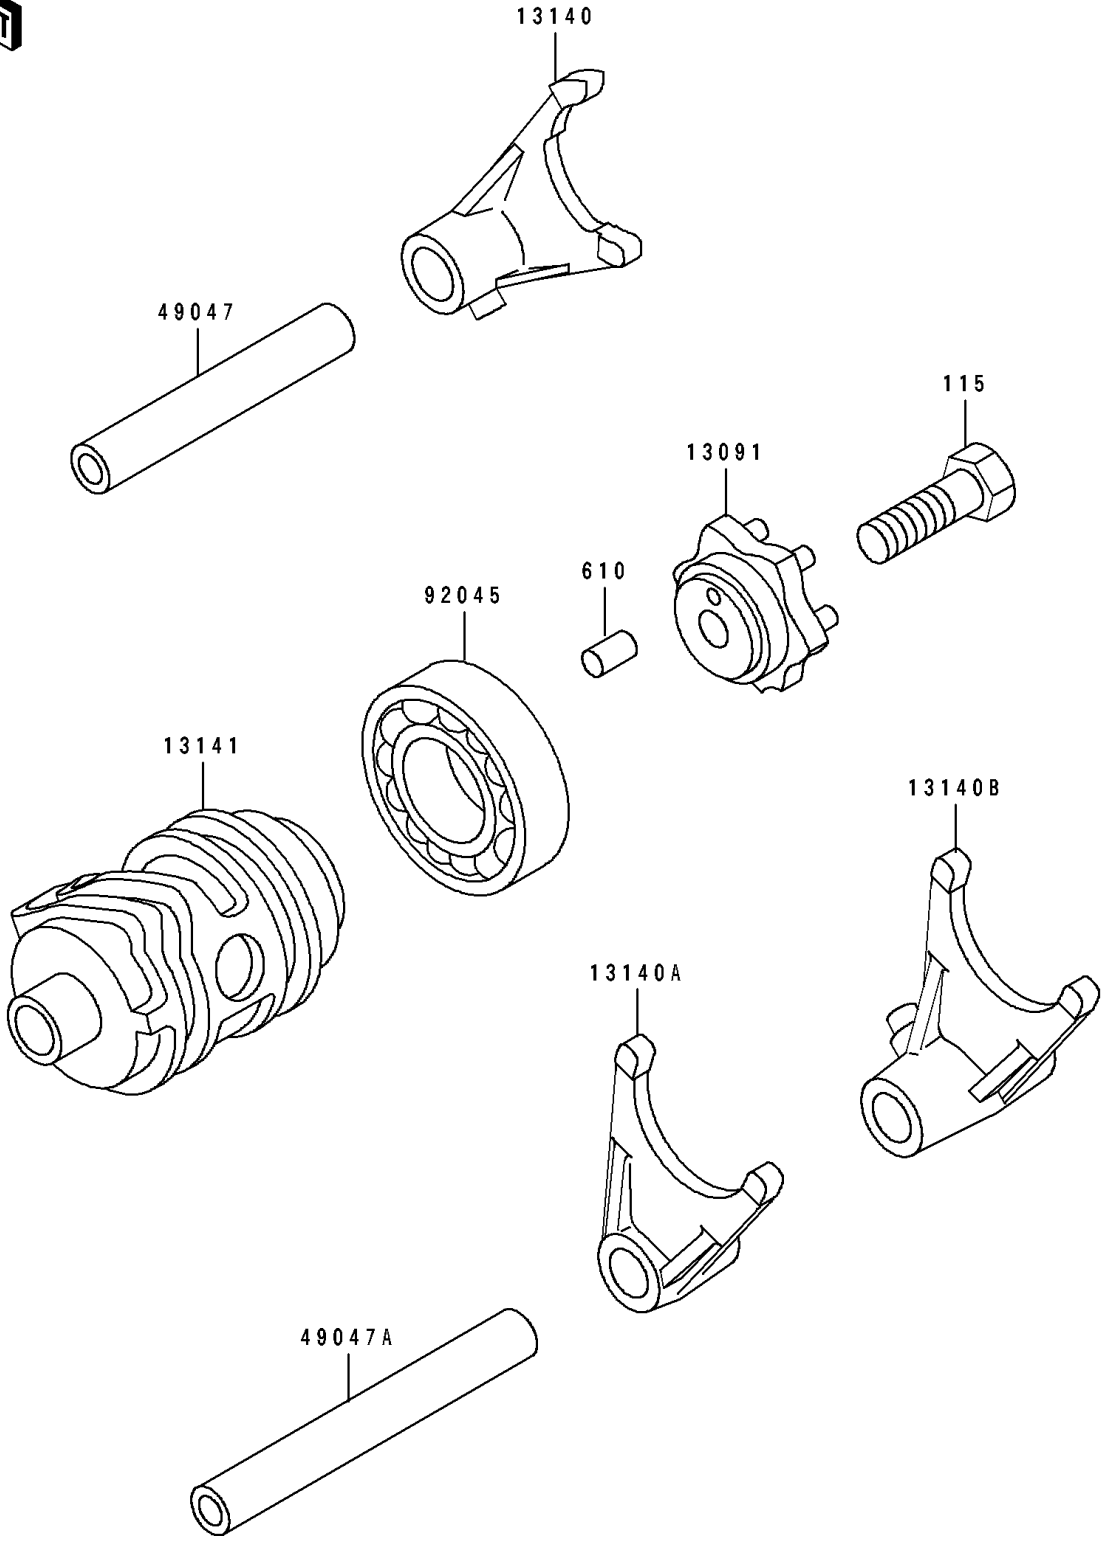

1991 KX80 PARTS DIAGRAM

Change Drum/Shift Fork

E1362

1991 KX80 PARTS LIST

Change Drum/Shift Fork

ITEM NAME	PART NUMBER	QUANTITY
HOLDER,CHANGE DRUM (Ref # 13091)	13091-1390	1
FORK-SHIFT,5TH&6TH (Ref # 13140)	13140-1139	1
FORK-SHIFT,2ND&3RD (Ref # 13140A)	13140-1140	1
FORK-SHIFT,LOW&4TH (Ref # 13140B)	13140-1141	1
DRUM-CHANGE (Ref # 13141)	13141-1120	1
ROD-SHIFT,5.9X10X64.5 (Ref # 49047)	49047-1063	1
ROD-SHIFT,5.9X10X81 (Ref # 49047A)	49047-1064	1
BEARING-BALL,#6905 (Ref # 92045)	92045-036	1
BOLT-SMALL-UPSET (Ref # 115)	115G0825	1
ROLLER,4X8 (Ref # 610)	610A0408	1