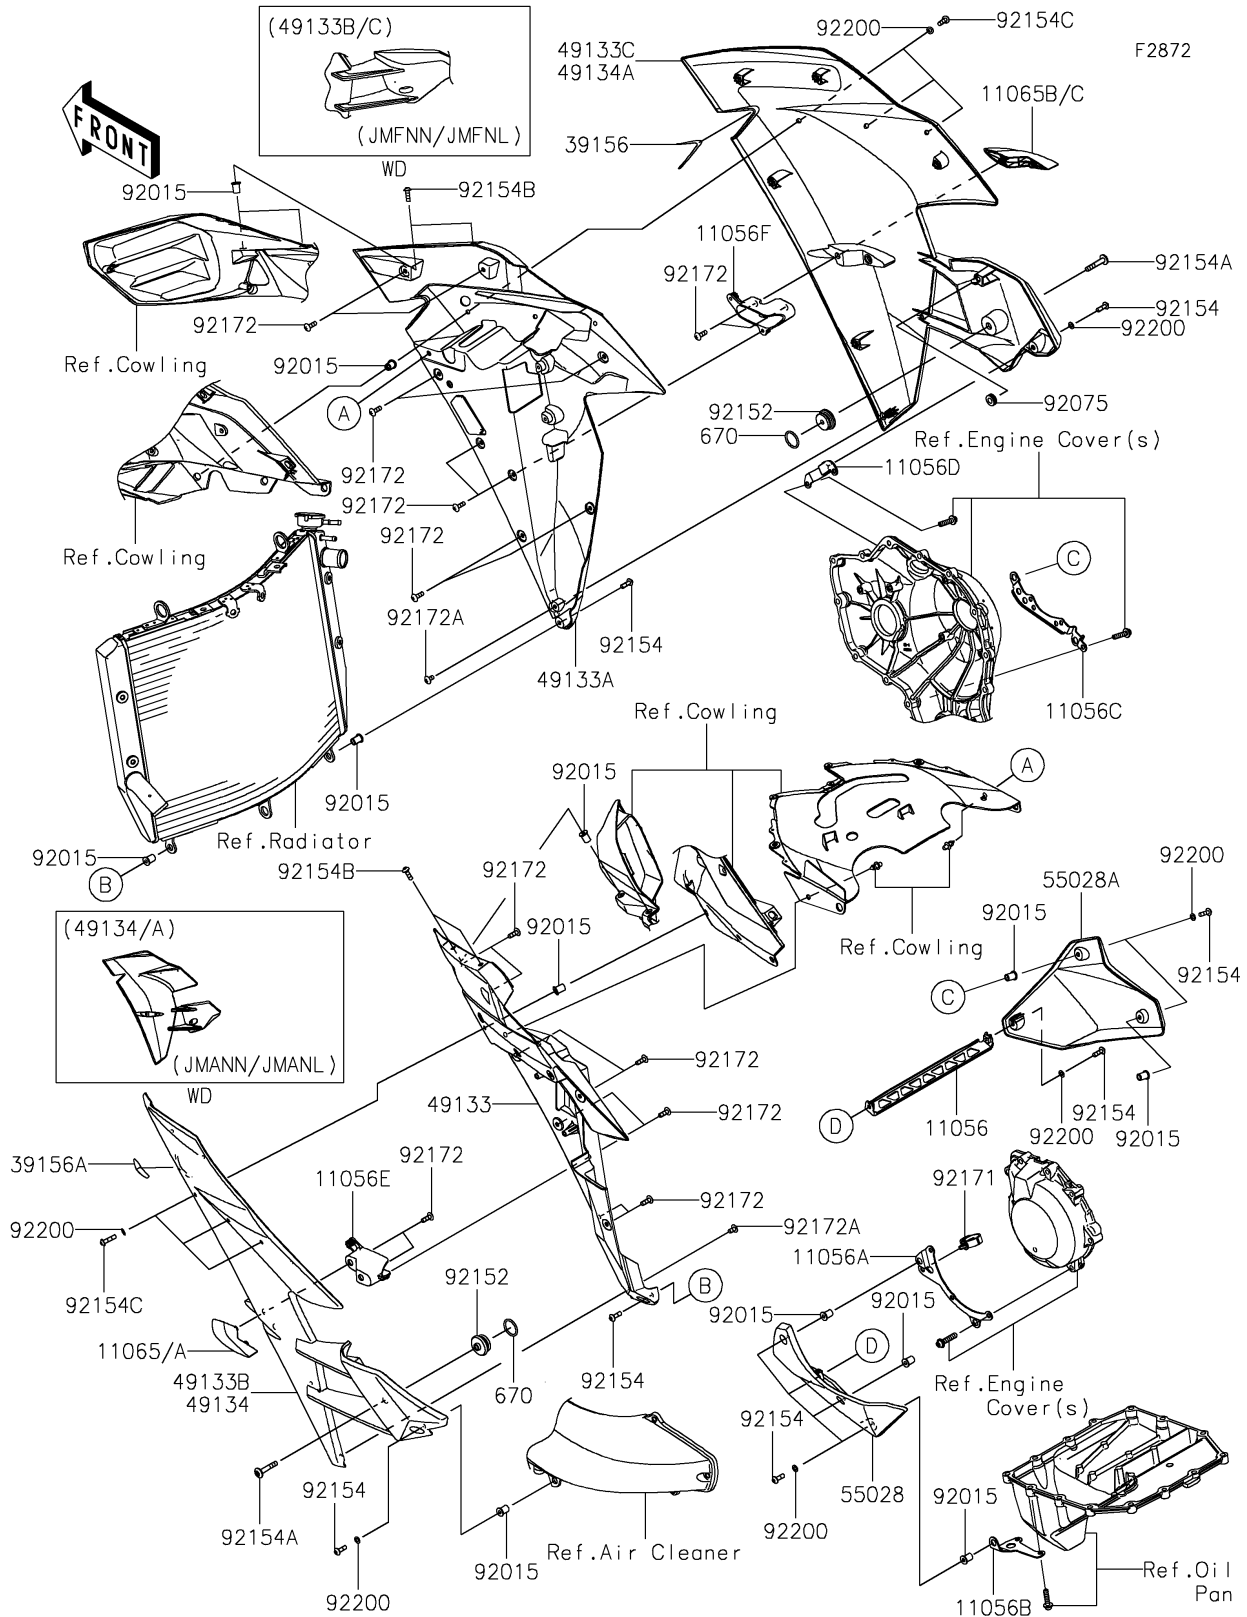

2021 NINJA H2® PARTS DIAGRAM

Cowling Lower

2021 NINJA H2® PARTS LIST

Cowling Lowers

ITEM NAME	PART NUMBER	QUANTITY
BRACKET,LWR COWL. (Ref # 11056)	11056-7016	1
BRACKET,LWR COWL.,G. COVER (Ref # 11056A)	11056-7017	1
BRACKET,LWR COWL.,OIL PAN (Ref # 11056B)	11056-7018	1
BRACKET,LWR COWL.,RH (Ref # 11056C)	11056-7019	1
BRACKET,CLUTCH COVER (Ref # 11056D)	11056-7020	1
BRACKET,SHROUD,LH (Ref # 11056E)	11056-7745	1
BRACKET,OVER FLOW HOSE (Ref # 11056F)	11056-7746	1
CAP,SHROUD,LH,M.C.S.BLACK (Ref # 11065A)	11065-0886-53X	1
CAP,SHROUD,RH,M.C.S.BLACK (Ref # 11065C)	11065-0887-53X	1
PAD,SHROUD,RH (Ref # 39156)	39156-2109	1
PAD,SHROUD,LH (Ref # 39156A)	39156-2110	1
SHROUD,INNER,LH (Ref # 49133)	49133-0015	1
SHROUD,INNER,RH (Ref # 49133A)	49133-0016	1
SHROUD,LH,M.C.S.BLACK (Ref # 49133B)	49133-5053-53X	1
SHROUD,RH,M.C.S.BLACK (Ref # 49133C)	49133-5054-53X	1
COWLING,LWR,LH,M.F.S.BLACK (Ref # 55028)	55028-0540-739	1
COWLING,LWR,RH,M.F.S.BLACK (Ref # 55028A)	55028-0541-739	1
NUT,WELL,5MM (Ref # 92015)	92015-1757	18
DAMPER (Ref # 92075)	92075-161	1
COLLAR,6.3X30X16.7 (Ref # 92152)	92152-1967	2
BOLT,SOCKET,5X16 (Ref # 92154)	92154-1560	11
BOLT,SOCKET,6X34 (Ref # 92154A)	92154-1627	2
BOLT,SOCKET,5X16 (Ref # 92154B)	92154-1729	4
BOLT,SOCKET,5X20 (Ref # 92154C)	92154-1781	6
CLAMP,20MM DIA. (Ref # 92171)	92171-0069	1
SCREW,TAPPING,5X16 (Ref # 92172)	92172-0175	20
SCREW,TAPPING,5X10 (Ref # 92172A)	92172-0335	2
WASHER,5.2X10X1.0 (Ref # 92200)	92200-1820	15
O RING,22MM (Ref # 670)	670B2022	2