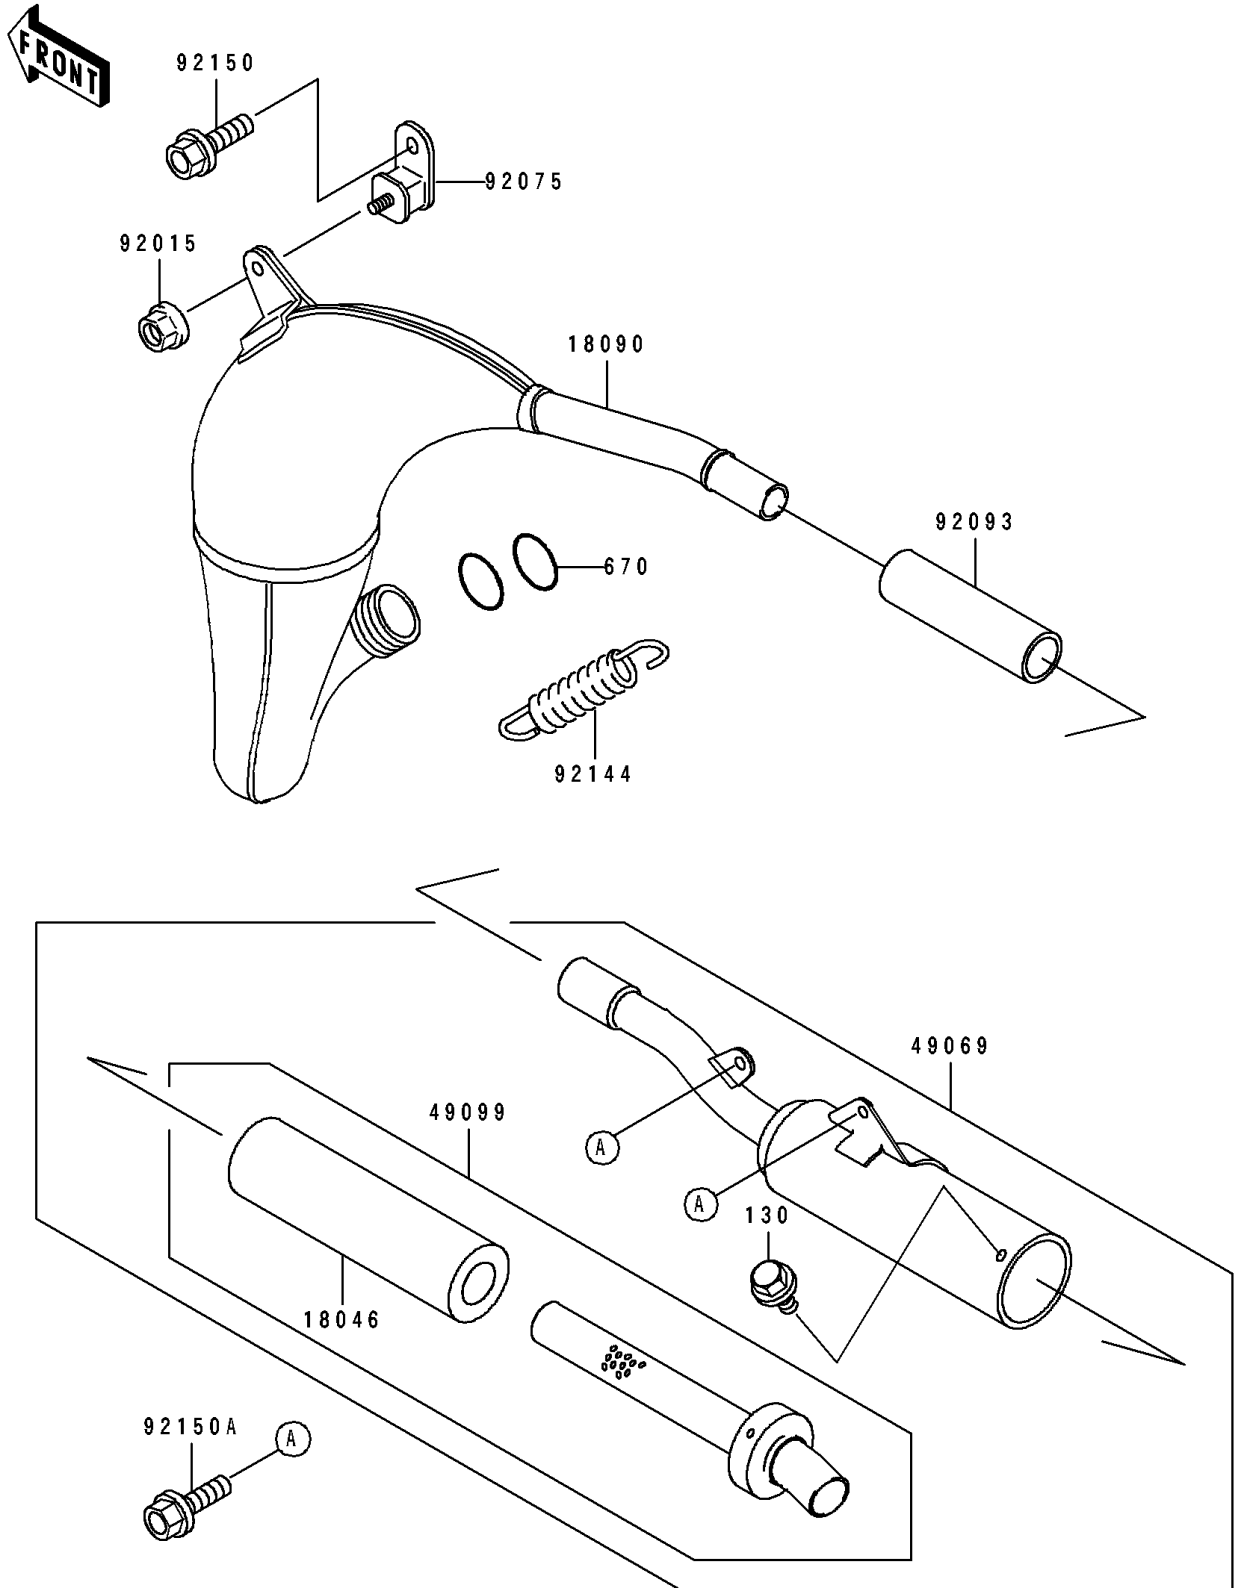

1991 Big Wheel PARTS DIAGRAM

Muffler

E1140

1991 Big Wheel PARTS LIST

Muffler

ITEM NAME	PART NUMBER	QUANTITY
WOOL,BAFFLE PIPE (Ref # 18046)	18046-1116	1
BODY-COMP-MUFFLER (Ref # 18090)	18090-1065	1
MUFFLER-ASSY (Ref # 49069)	49069-1131	1
BAFFLE-PIPE MUFFLER (Ref # 49099)	49099-1292	1
NUT,FLANGED,6MM (Ref # 92015)	92015-1078	1
DAMPER,MUFFLER (Ref # 92075)	92075-1891	1
SEAL,MUFFLER JOINT (Ref # 92093)	92093-1200	1
SPRING,EXHAUST CONNECTING (Ref # 92144)	92144-1470	2
BOLT,6X14 (Ref # 92150)	92150-1340	1
BOLT,6X12 (Ref # 92150A)	92150-1435	2
BOLT-FLANGED (Ref # 130)	130G0508	2
O RING,36MM (Ref # 670)	670E3036	2