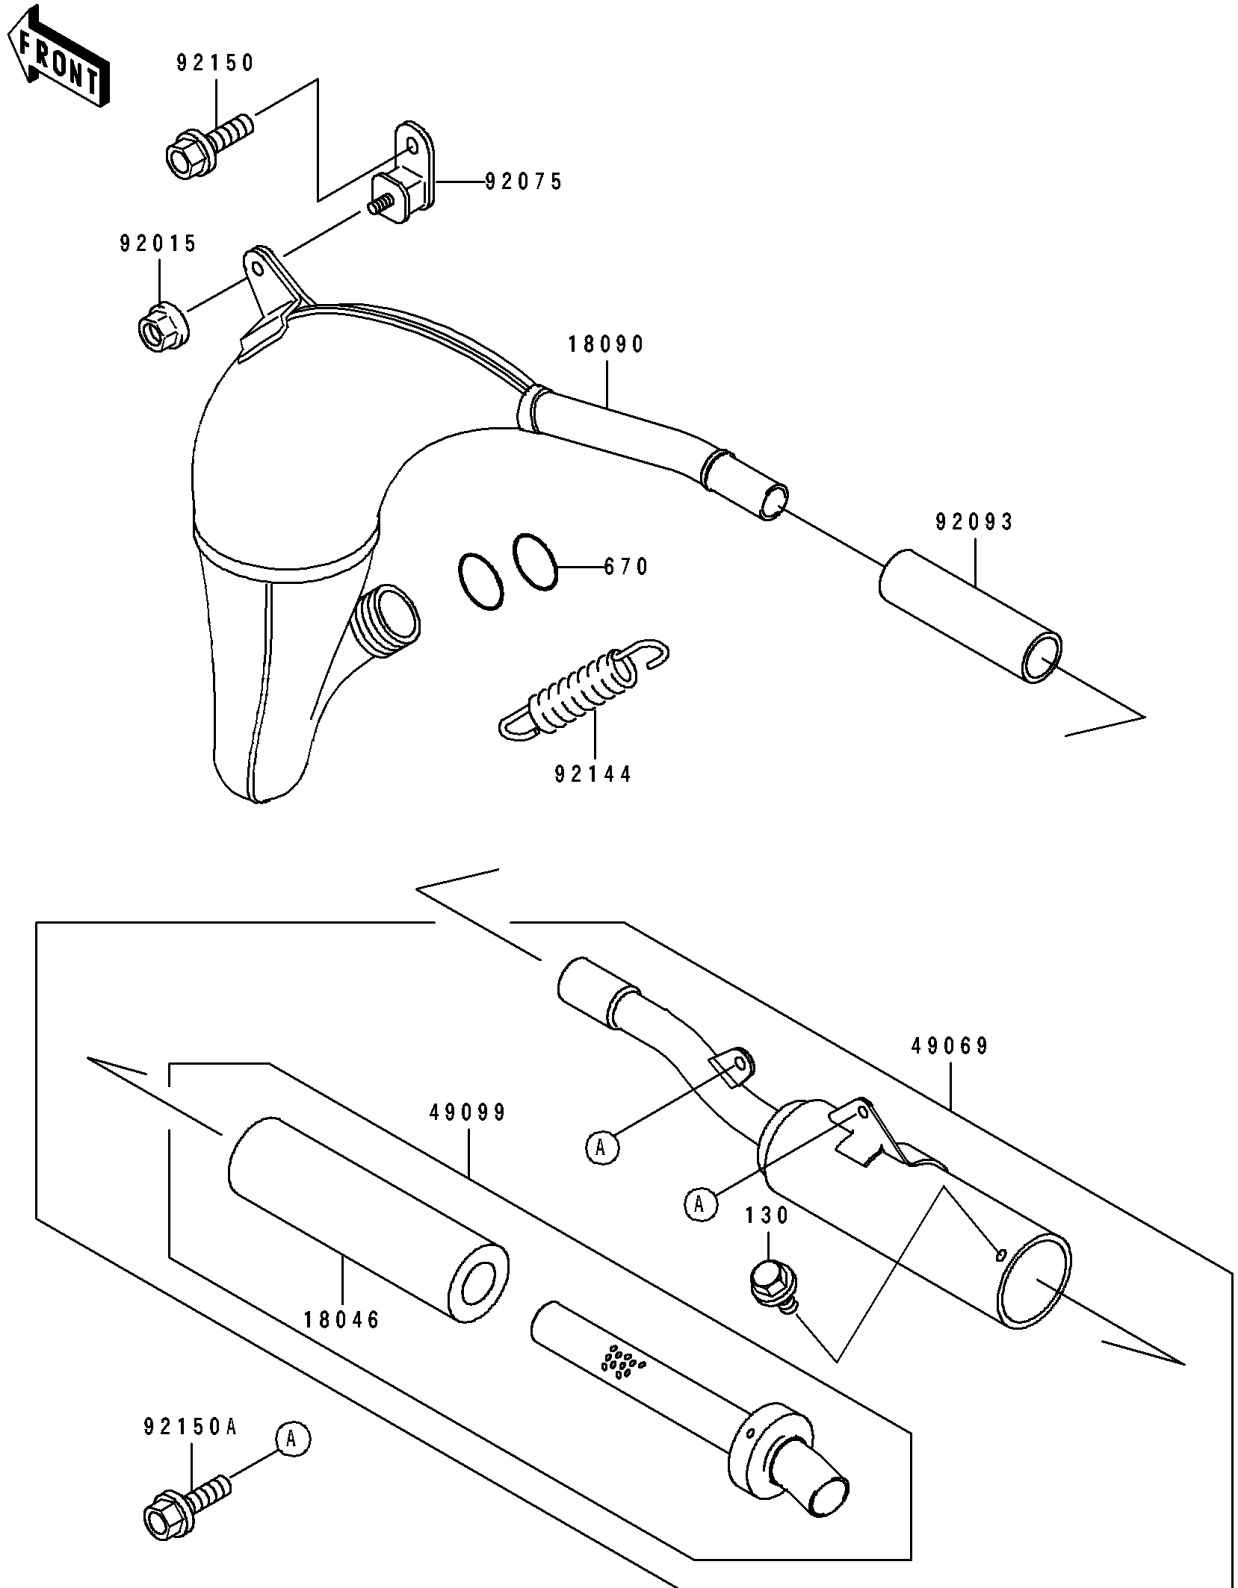

1991 KX80 PARTS DIAGRAM

Muffler

E1140

1991 KX80 PARTS LIST

Muffler

ITEM NAME	PART NUMBER	QUANTITY
WOOL,BAFFLE PIPE (Ref # 18046)	18046-1116	1
BODY-COMP-MUFFLER (Ref # 18090)	18090-1065	1
MUFFLER-ASSY (Ref # 49069)	49069-1131	1
BAFFLE-PIPE MUFFLER (Ref # 49099)	49099-1292	1
NUT,FLANGED,6MM (Ref # 92015)	92015-1078	1
DAMPER,MUFFLER (Ref # 92075)	92075-1891	1
SEAL,MUFFLER JOINT (Ref # 92093)	92093-1200	1
SPRING,EXHAUST CONNECTING (Ref # 92144)	92144-1470	2
BOLT,6X14 (Ref # 92150)	92150-1340	1
BOLT,6X12 (Ref # 92150A)	92150-1435	2
BOLT-FLANGED (Ref # 130)	130G0508	2
O RING,36MM (Ref # 670)	670E3036	2