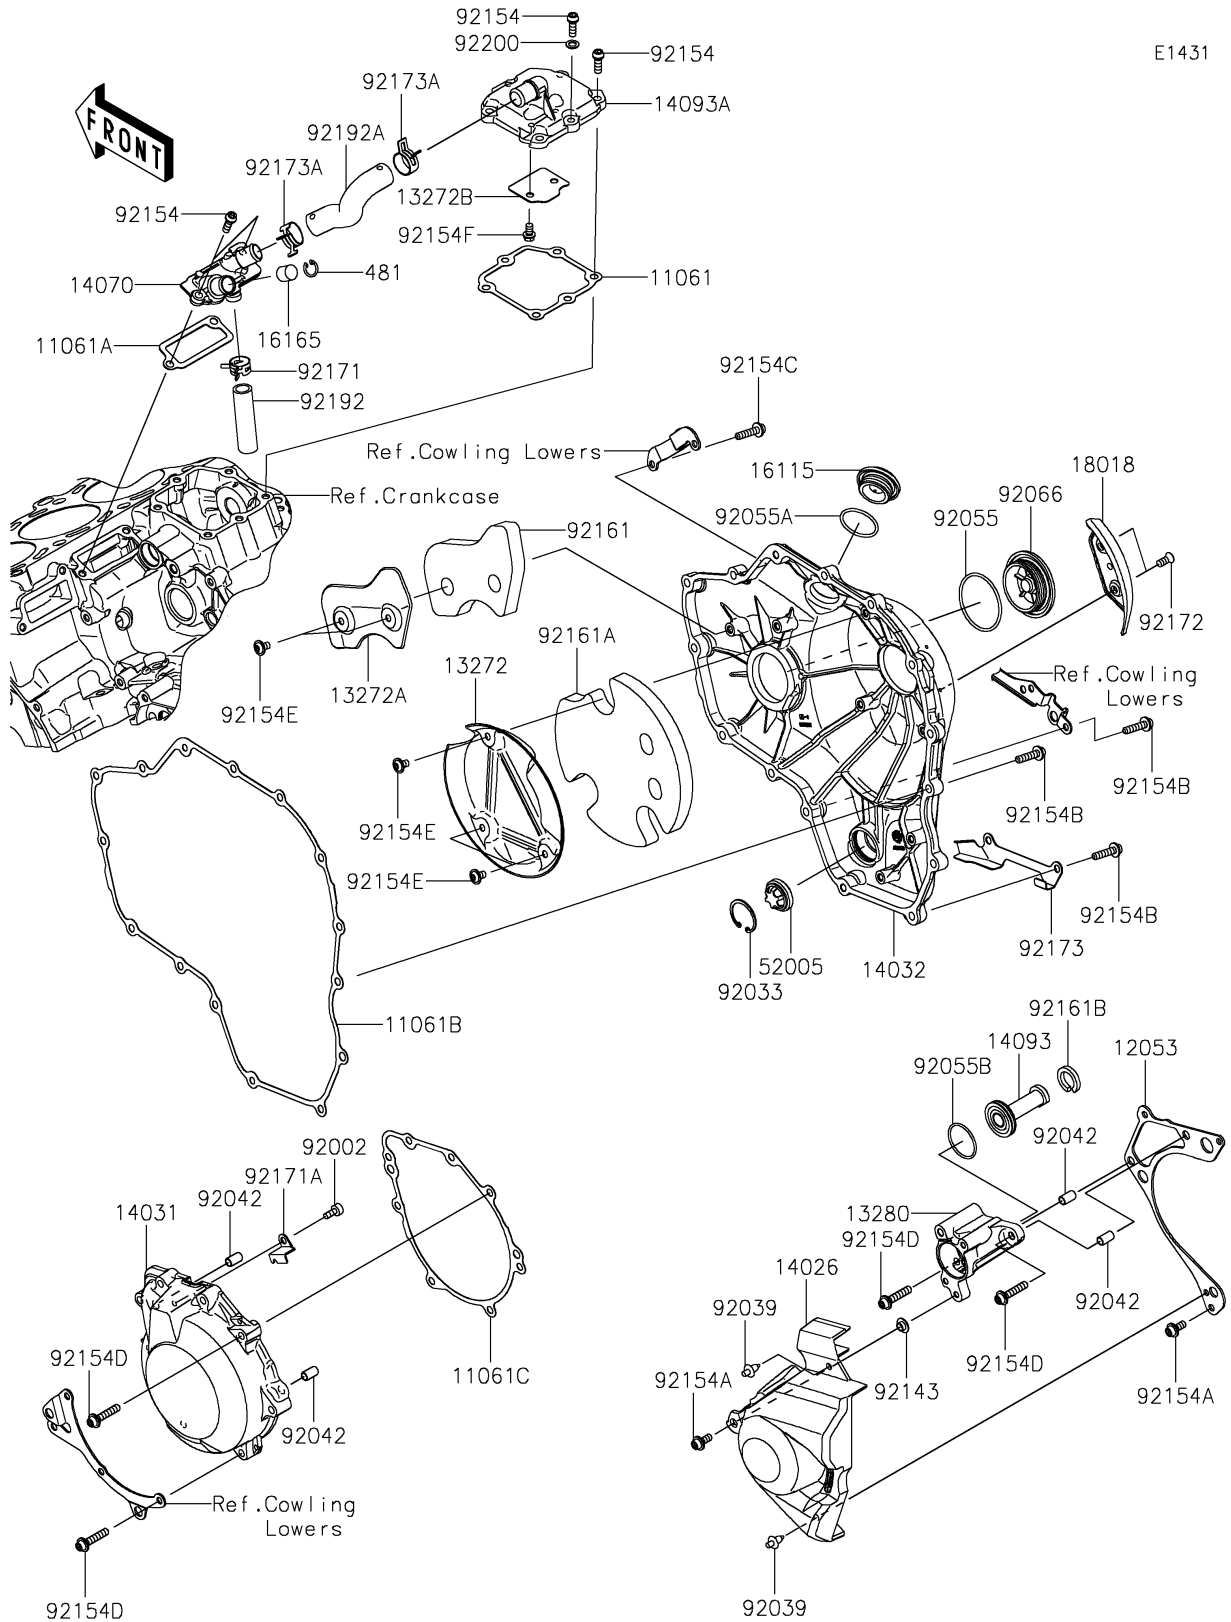

2021 NINJA H2® PARTS DIAGRAM

Engine Cover(s)

E1431

2021 NINJA H2® PARTS LIST

Engine Cover(s)

ITEM NAME	PART NUMBER	QUANTITY
GASKET,BALANCER COVER (Ref # 11061)	11061-0941	1
GASKET,BREATHER (Ref # 11061A)	11061-0942	1
GASKET,CLUTCH COVER (Ref # 11061B)	11061-0944	1
GASKET,GENERATOR COVER (Ref # 11061C)	11061-0945	1
GUIDE-CHAIN (Ref # 12053)	12053-0221	1
PLATE (Ref # 13272)	13272-1853	1
PLATE (Ref # 13272A)	13272-1854	1
PLATE (Ref # 13272B)	13272-1901	1
HOLDER (Ref # 13280)	13280-0891	1
COVER-CHAIN (Ref # 14026)	14026-0119	1
COVER-GENERATOR (Ref # 14031)	14031-0621	1
COVER-CLUTCH (Ref # 14032)	14032-0625	1
BODY-BREATHER (Ref # 14070)	14070-0013	1
COVER,ROD (Ref # 14093)	14093-0569	1
COVER,BALANCER (Ref # 14093A)	14093-0631	1
CAP-OIL FILLER (Ref # 16115)	16115-0030	1
SEPARATOR (Ref # 16165)	16165-0011	1
PLATE-HEAT GUARD (Ref # 18018)	18018-0590	1
GAUGE (Ref # 52005)	52005-1120	1
BOLT,SOCKET,6X12 (Ref # 92002)	92002-1796	1
RING-SNAP (Ref # 92033)	92033-1305	1
RIVET (Ref # 92039)	92039-0068	2
PIN,DOWEL,6.3X8X14 (Ref # 92042)	92042-007	4
RING-O,49.7X2.4 (Ref # 92055)	92055-0183	1
RING-O,31.5X2.6 (Ref # 92055A)	92055-049	1
RING-O,29.7X1.9 (Ref # 92055B)	92055-0882	1
PLUG (Ref # 92066)	92066-0800	1
COLLAR (Ref # 92143)	92143-1331	1
BOLT,SOCKET,6X18 (Ref # 92154)	92154-1455	8