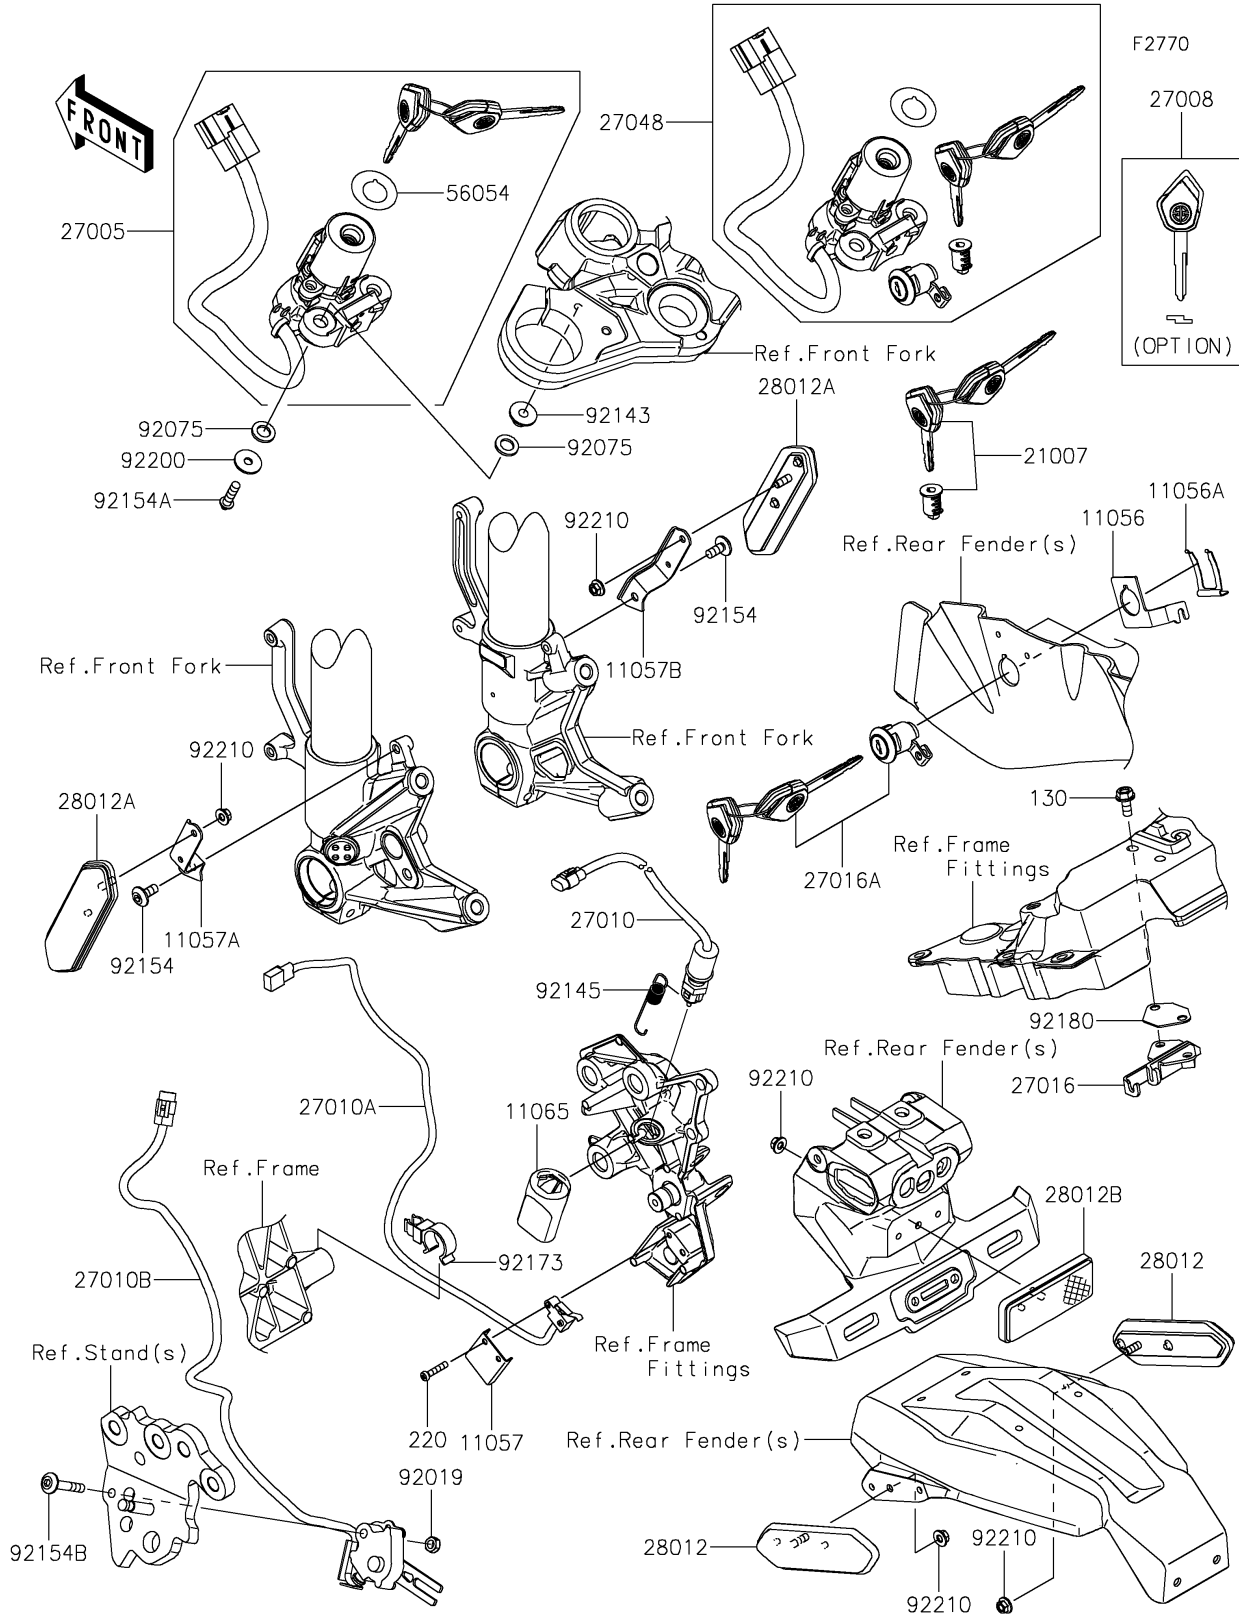

2021 Ninja H2 SX SE+ PARTS DIAGRAM

Ignition Switch/Locks/Reflectors

2021 Ninja H2 SX SE+ PARTS LIST

Ignition Switch/Locks/Reflectors

ITEM NAME	PART NUMBER	QUANTITY
BRACKET (Ref # 11056)	11056-0237	1
BRACKET,CLASP (Ref # 11056A)	11056-0238	1
BRACKET (Ref # 11057)	11057-1285	1
BRACKET,REFLECTOR,LH (Ref # 11057A)	11057-1300	1
BRACKET,REFLECTOR,RH (Ref # 11057B)	11057-1301	1
CAP,RR BRAKE SWITCH (Ref # 11065)	11065-0381	1
ROTOR,LOCK,TANK CAP (Ref # 21007)	21007-5079	1
SWITCH-ASSY-IGNITION (Ref # 27005)	27005-0641	1
KEY-LOCK,BLANK (Ref # 27008)	27008-0590	1
SWITCH,STOP (Ref # 27010)	27010-0836	1
SWITCH,REAR BRAKE (Ref # 27010A)	27010-0865	1
SWITCH,SIDE STAND (Ref # 27010B)	27010-0872	1
LOCK-ASSY,SEAT STRIKER (Ref # 27016)	27016-1115	1
LOCK-ASSY,SEAT (Ref # 27016A)	27016-5389	1
SWITCH-ASSY (Ref # 27048)	27048-5148	1
REFLECTOR-REFLEX,RED (Ref # 28012)	28012-0043	2
REFLECTOR-REFLEX,CCC (Ref # 28012A)	28012-0045	2
REFLECTOR-REFLEX (Ref # 28012B)	28012-1077	1
MARK,IGNITION (Ref # 56054)	56054-1596	1
NUT,LOCK,6MM (Ref # 92019)	92019-008	1
DAMPER (Ref # 92075)	92075-1564	4
COLLAR,L=9.6 (Ref # 92143)	92143-1016	2
SPRING (Ref # 92145)	92145-1794	1
BOLT,SOCKET,6X14 (Ref # 92154)	92154-0745	2
BOLT,TORX,6X22 (Ref # 92154A)	92154-1858	2
BOLT,SOCKET,6X34 (Ref # 92154B)	92154-2834	1
CLAMP (Ref # 92173)	92173-1227	1
SHIM (Ref # 92180)	92180-1542	1
WASHER,6X20X1.6 (Ref # 92200)	92200-0212	2

2021 Ninja H2 SX SE+ PARTS LIST

Ignition Switch/Locks/Reflectors

ITEM NAME	PART NUMBER	QUANTITY
NUT,FLANGED,5MM (Ref # 92210)	92210-0007	5
BOLT-FLANGED,6X14 (Ref # 130)	130BB0614	2
SCREW-PAN-CROS,4X20 (Ref # 220)	220AA0420	1