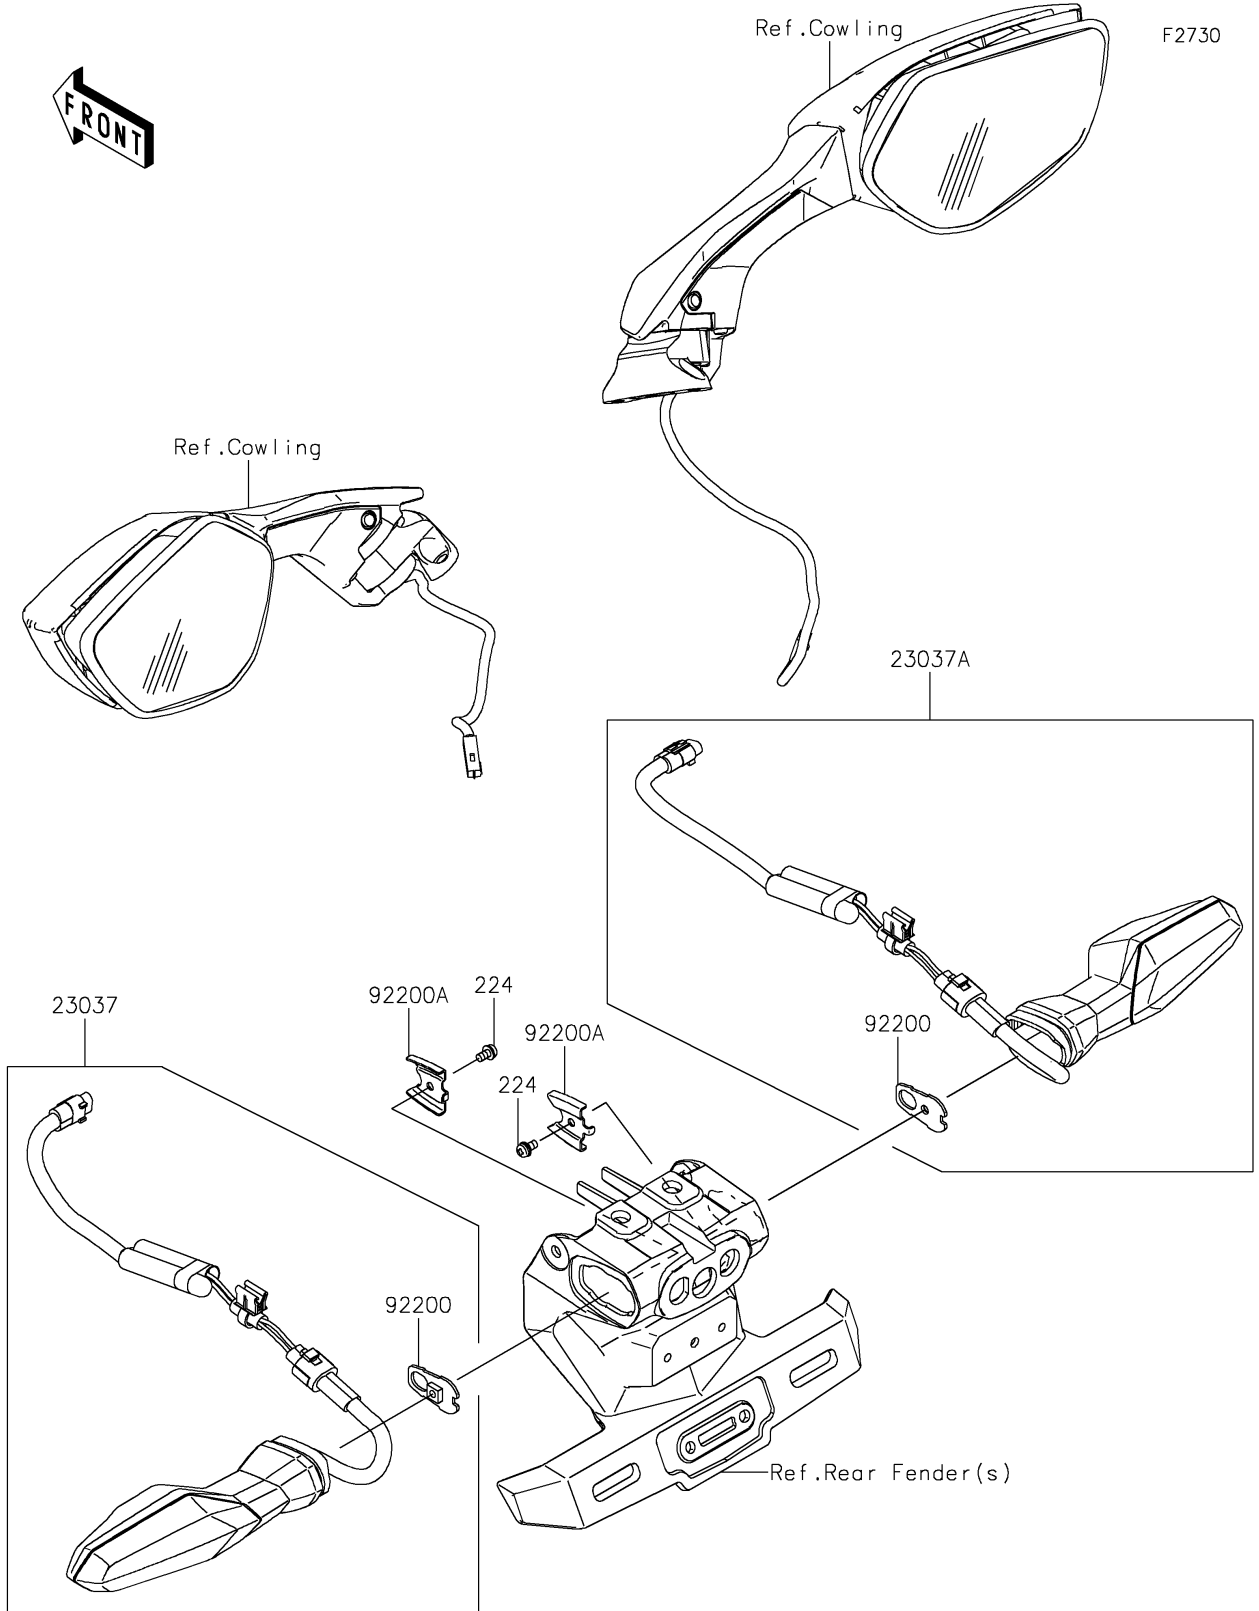

# 2021 Ninja H2 SX SE+ PARTS DIAGRAM

## Turn Signals

### Turn Signals

ITEM NAME	PART NUMBER	QUANTITY
LAMP-ASSY-SIGNAL,LED,RR,LH (Ref # 23037)	23037-0392	1
LAMP-ASSY-SIGNAL,LED,RR,RH (Ref # 23037A)	23037-0393	1
WASHER,NUT 4MM (Ref # 92200)	92200-0854	2
WASHER (Ref # 92200A)	92200-0855	2
SCREW-PAN-WP-CROS,4X8 (Ref # 224)	224AB0408	2