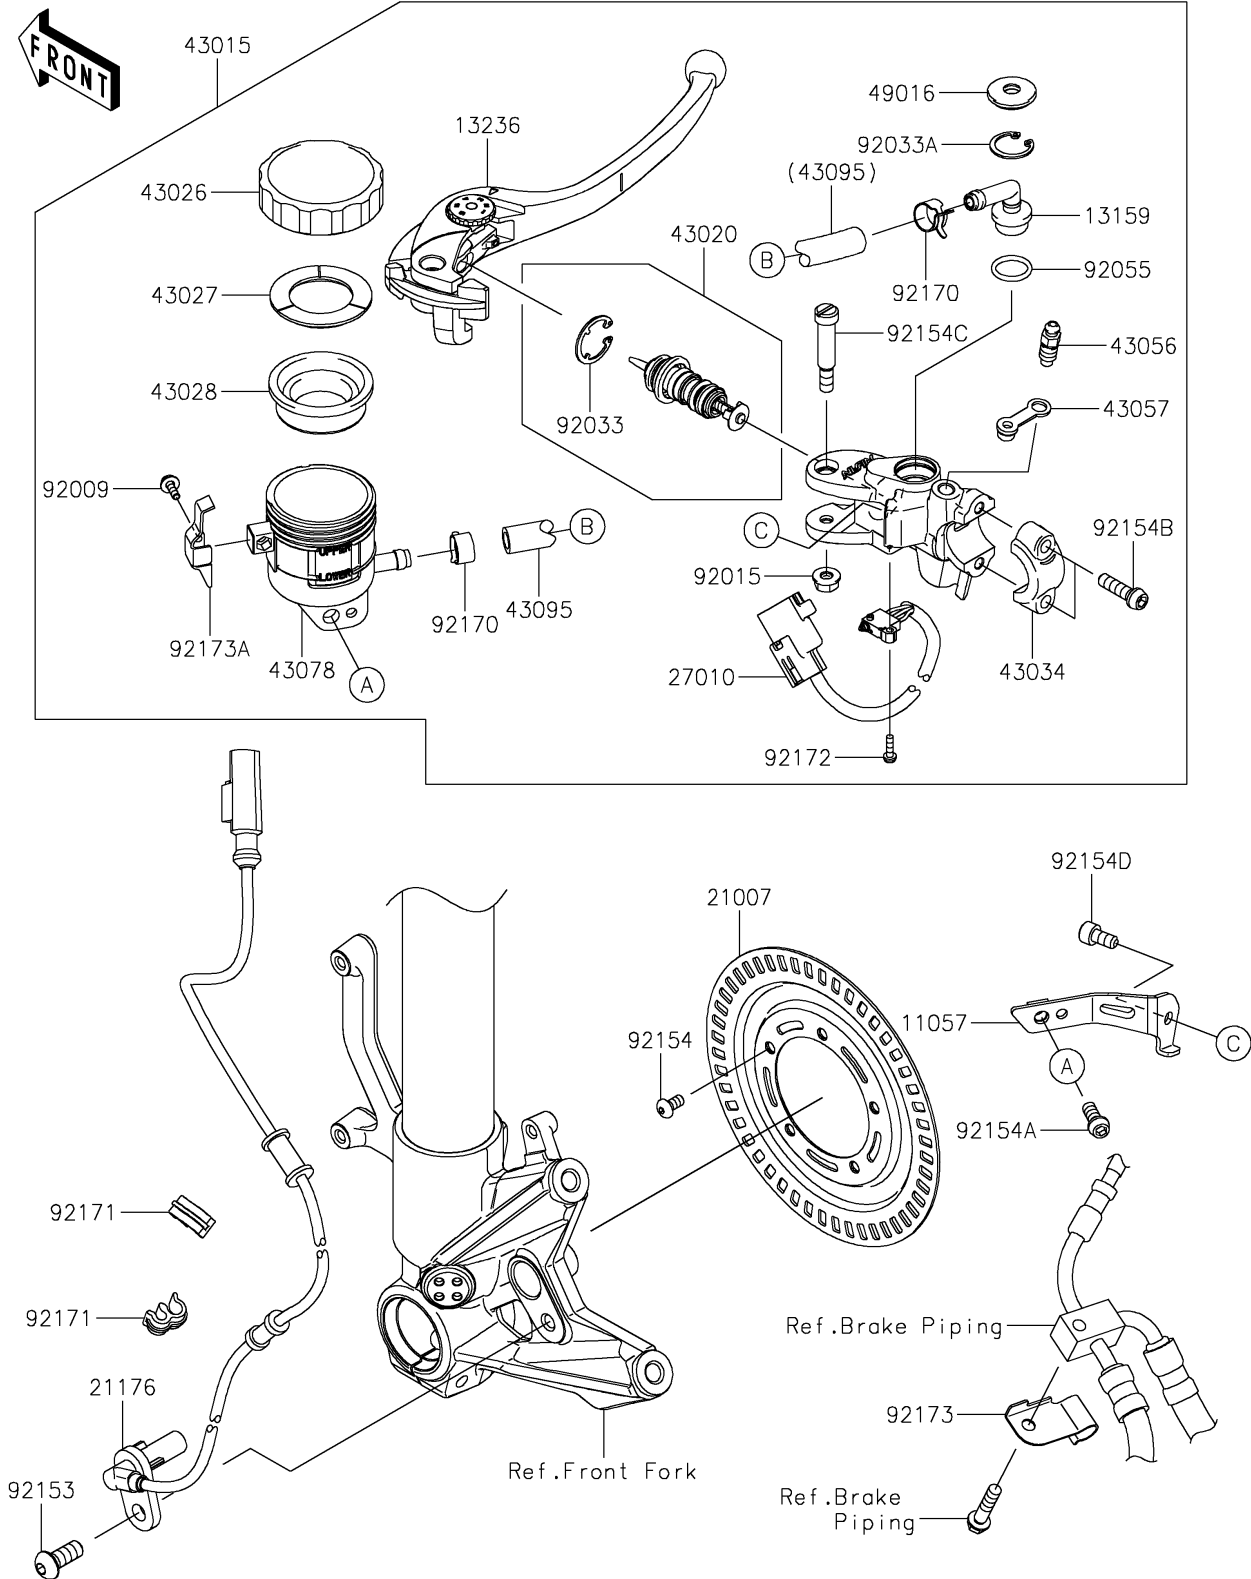

# 2021 Ninja H2 SX SE+ PARTS DIAGRAM

## Front Master Cylinder

F2291

### Front Master Cylinder

ITEM NAME	PART NUMBER	QUANTITY
BRACKET,RESERVOIR (Ref # 11057)	11057-1314	1
CONNECTOR (Ref # 13159)	13159-1061	1
LEVER-COMP,FR BRAKE (Ref # 13236)	13236-0802	1
ROTOR,SENSOR,FR (Ref # 21007)	21007-0657	1
SENSOR,SPEED,FR (Ref # 21176)	21176-0907	1
SWITCH (Ref # 27010)	27010-0914	1
CYLINDER-ASSY-MASTER,FR (Ref # 43015)	43015-0744	1
PISTON-COMP-BRAKE (Ref # 43020)	43020-0033	1
CAP-BRAKE (Ref # 43026)	43026-1051	1
PLATE-DIAPHRAGM (Ref # 43027)	43027-1051	1
DIAPHRAGM,MASTER CYLINDER (Ref # 43028)	43028-1057	1
HOLDER-BRAKE,MASTER CYLINDER (Ref # 43034)	43034-0056	1
BREATHER-BRAKE (Ref # 43056)	43056-1056	1
CAP-BREATHER (Ref # 43057)	43057-1001	1
RESERVOIR (Ref # 43078)	43078-0591	1
HOSE-BRAKE,FR MASTER CYLINDER (Ref # 43095)	43095-0366	1
COVER-SEAL (Ref # 49016)	49016-1147	1
SCREW (Ref # 92009)	92009-1570	1
NUT,FLANGED,6MM,BLACK (Ref # 92015)	92015-1233	1
RING-SNAP (Ref # 92033)	92033-0034	1
RING-SNAP,20.5MM (Ref # 92033A)	92033-1186	1
RING-O,14.8X2.4 (Ref # 92055)	92055-0741	1
BOLT,SOCKET,8X20 (Ref # 92153)	92153-0912	1
BOLT,SOCKET,5X10 (Ref # 92154)	92154-1292	5
BOLT,SOCKET,6X16 (Ref # 92154A)	92154-1454	1
BOLT,SOCKET,6X22 (Ref # 92154B)	92154-1724	2
BOLT,LEVER (Ref # 92154C)	92154-1912	1
BOLT,SOCKET,6X8 (Ref # 92154D)	92154-2914	1
CLAMP,HOSE (Ref # 92170)	92170-1091	2

### Front Master Cylinder

ITEM NAME	PART NUMBER	QUANTITY
CLAMP (Ref # 92171)	92171-0921	2
SCREW (Ref # 92172)	92172-1243	1
CLAMP (Ref # 92173)	92173-0086	1
CLAMP (Ref # 92173A)	92173-1790	1