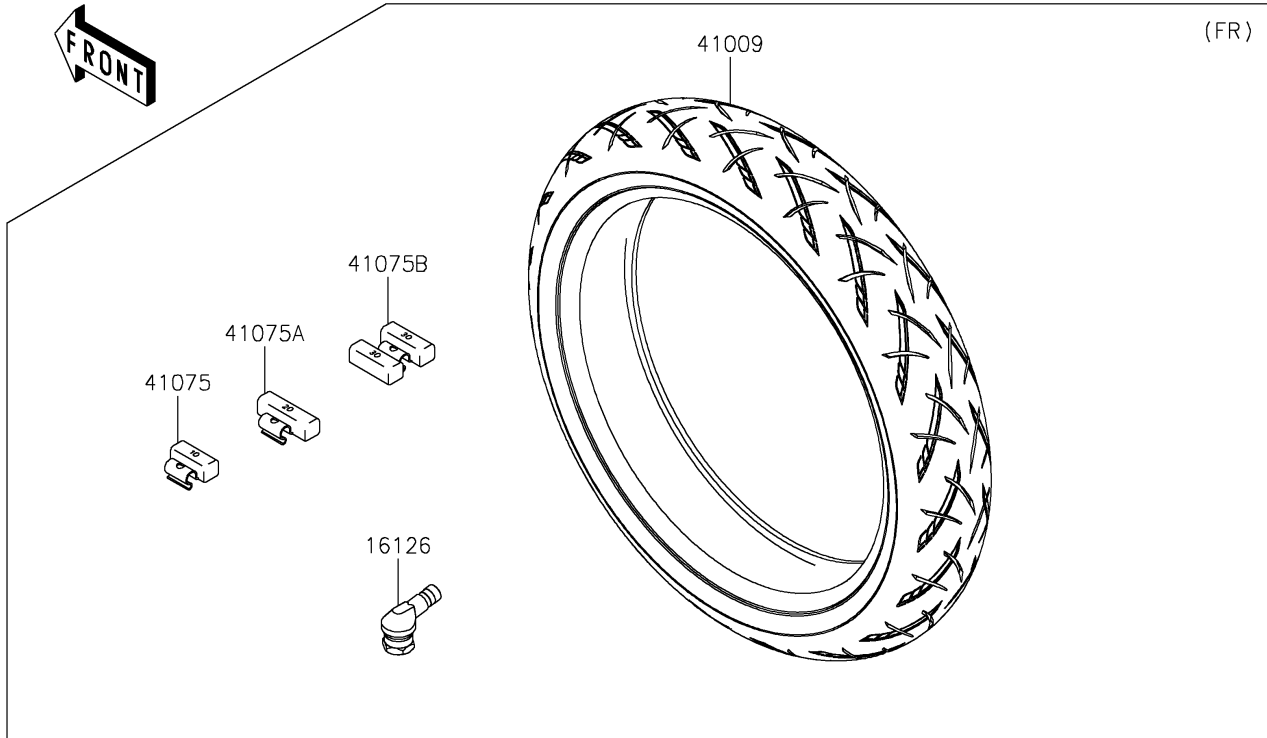

# 2021 Ninja H2 SX SE+ PARTS DIAGRAM

Tires

F2210

### Tires

| ITEM NAME                                   | PART NUMBER | QUANTITY |
|---|-------------|----------|
| VALVE (Ref # 16126)                         | 16126-0735  | 2        |
| TIRE,FR,120/70ZR17(58W),S21F (Ref # 41009)  | 41009-0779  | 1        |
| TIRE,RR,190/55ZR17(75W),S21R (Ref # 41009A) | 41009-0780  | 1        |
| BALANCER-WHEEL,10G,SILVER (Ref # 41075)     | 41075-0007  | AR       |
| BALANCER-WHEEL,20G,SILVER (Ref # 41075A)    | 41075-0008  | AR       |
| BALANCER-WHEEL,30G,SILVER (Ref # 41075B)    | 41075-0017  | AR       |