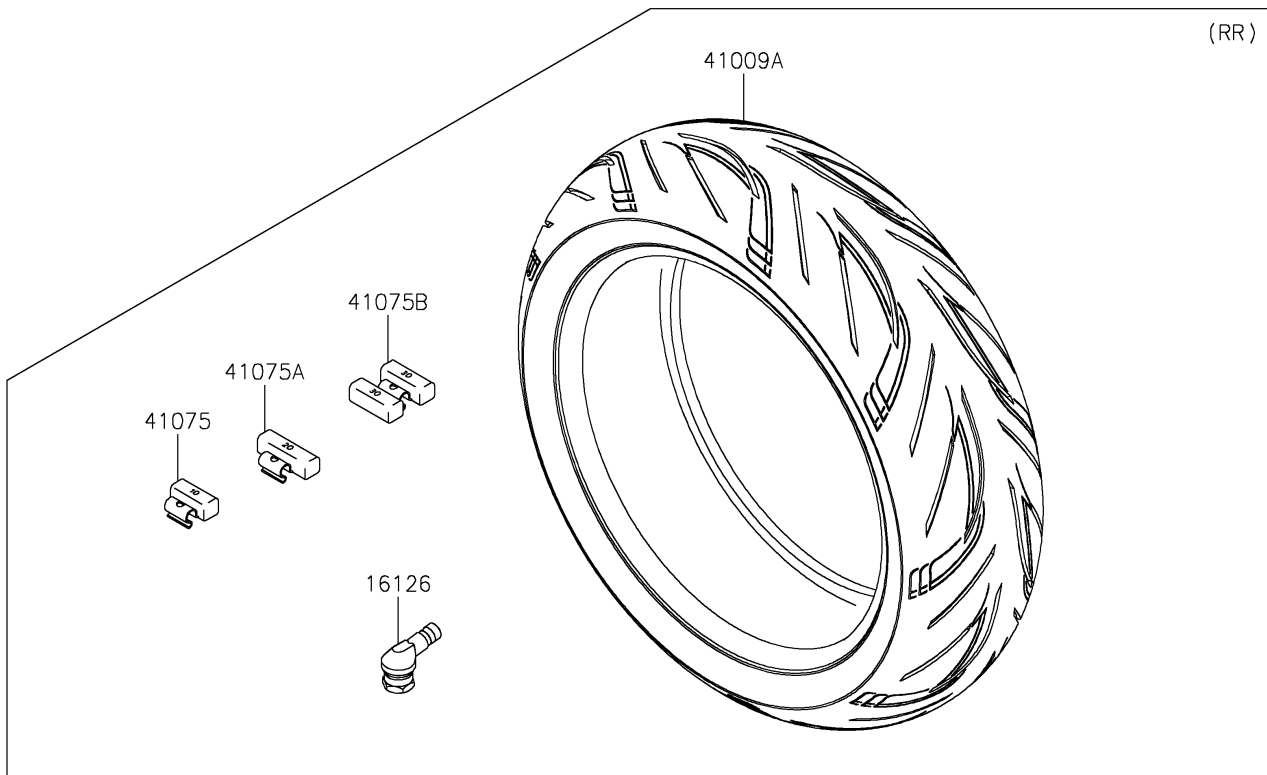

# 2021 Ninja H2 SX SE+ PARTS DIAGRAM

Tires

F2210

### Tires

| ITEM NAME                                   | PART NUMBER | QUANTITY |
|---|-------------|----------|
| VALVE (Ref # 16126)                         | 16126-0735  | 2        |
| TIRE,FR,120/70ZR17(58W),S21F (Ref # 41009)  | 41009-0779  | 1        |
| TIRE,RR,190/55ZR17(75W),S21R (Ref # 41009A) | 41009-0780  | 1        |
| BALANCER-WHEEL,10G,SILVER (Ref # 41075)     | 41075-0007  | AR       |
| BALANCER-WHEEL,20G,SILVER (Ref # 41075A)    | 41075-0008  | AR       |
| BALANCER-WHEEL,30G,SILVER (Ref # 41075B)    | 41075-0017  | AR       |