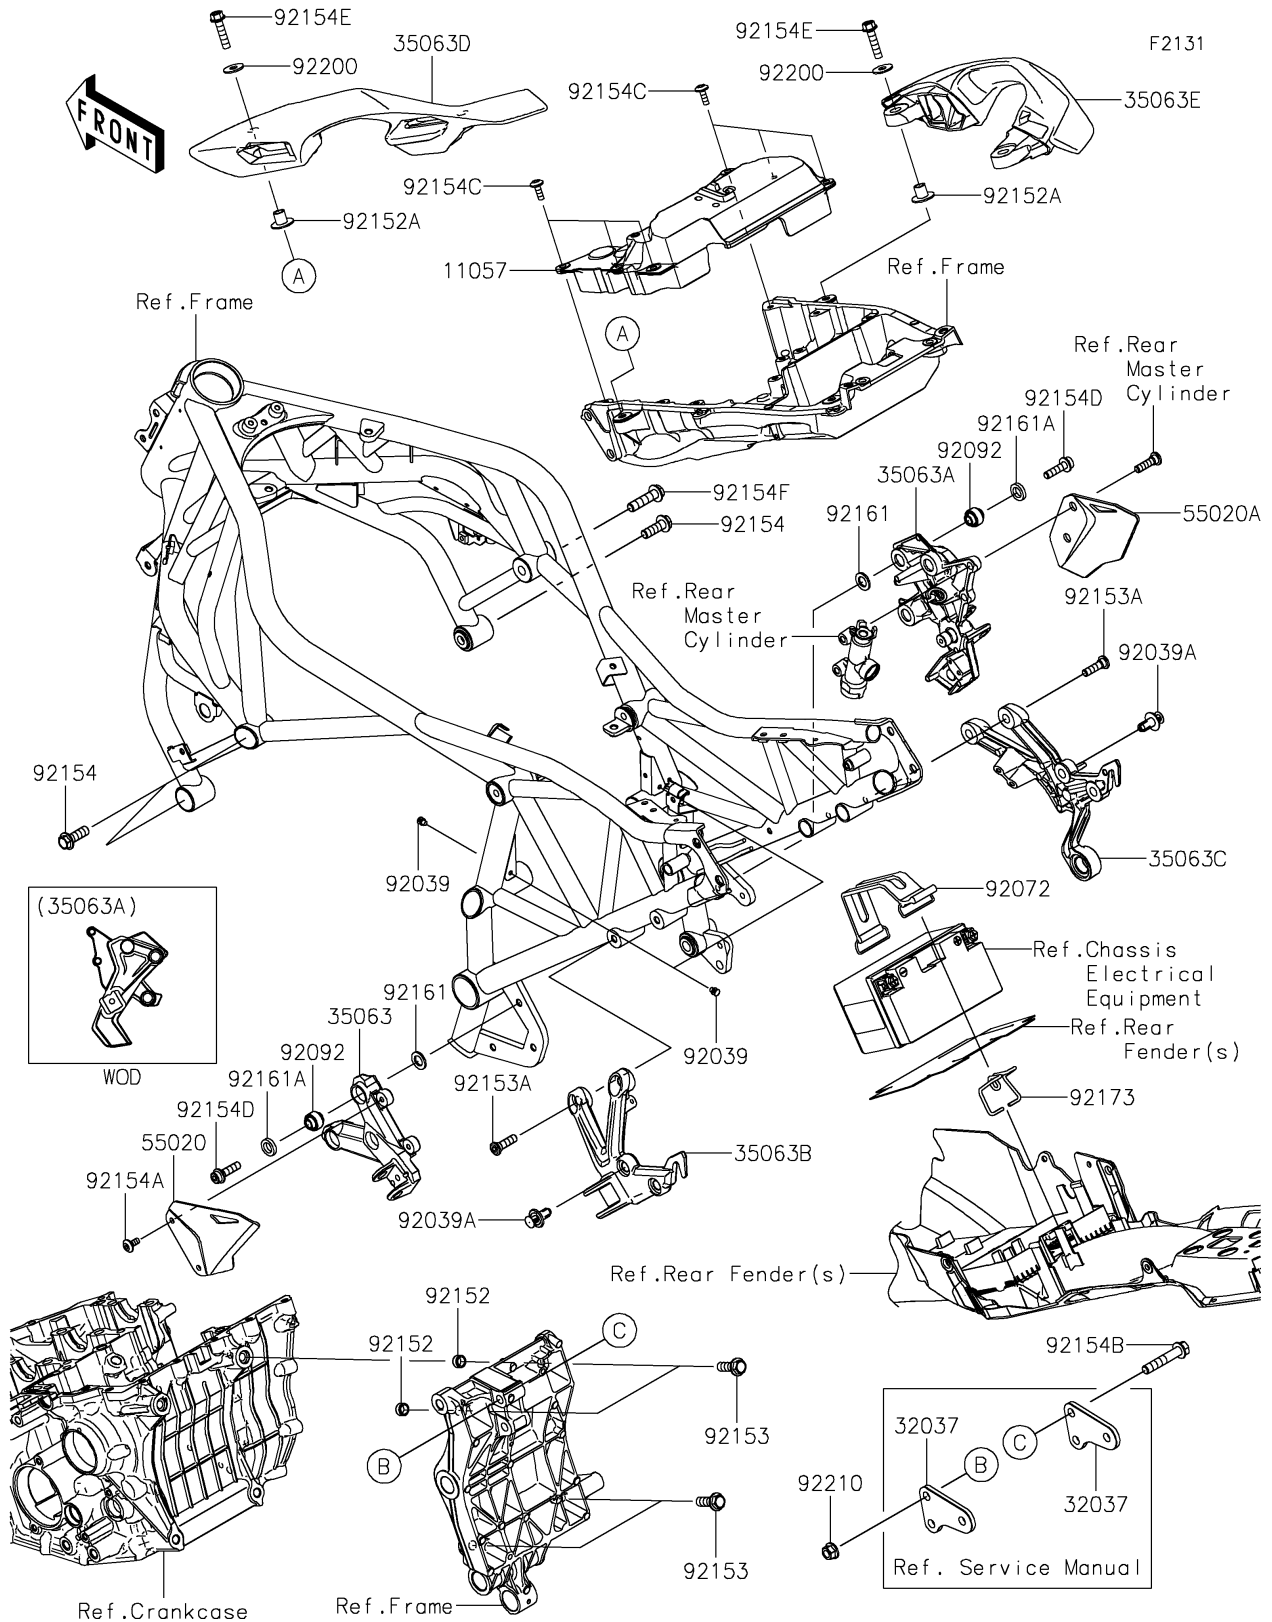

2021 Ninja H2 SX SE+ PARTS DIAGRAM

Frame Fittings

2021 Ninja H2 SX SE+ PARTS LIST

Frame Fittings

ITEM NAME	PART NUMBER	QUANTITY
BRACKET,RR FRAME,UPP (Ref # 11057)	11057-1298	1
BRACKET-SHOCKABSORBER (Ref # 32037)	32037-0427	2
STAY,STEP,LH,FR,M.F.S.BLACK (Ref # 35063)	35063-1418-46R	1
STAY,STEP,RH,FR,M.F.S.BLACK (Ref # 35063A)	35063-1419-46R	1
STAY,STEP,LH,RR,M.F.S.BLACK (Ref # 35063B)	35063-1420-46R	1
STAY,STEP,RH,RR,M.F.S.BLACK (Ref # 35063C)	35063-1421-46R	1
STAY,GRIP,LH (Ref # 35063D)	35063-1474	1
STAY,GRIP,RH (Ref # 35063E)	35063-1475	1
GUARD,FOOT,LH (Ref # 55020)	55020-2201	1
GUARD,FOOT,RH (Ref # 55020A)	55020-2202	1
RIVET,PLASTI (Ref # 92039)	92039-0773	3
RIVET (Ref # 92039A)	92039-0789	4
BAND,L=150 (Ref # 92072)	92072-1338	1
BUSHING-RUBBER,8.4X20X18 (Ref # 92092)	92092-0039	6
COLLAR,DOWEL PIN (Ref # 92152)	92152-0679	2
COLLAR,9.05X12.6X15.3 (Ref # 92152A)	92152-2412	4
BOLT,FLANGED,10X30 (Ref # 92153)	92153-0801	4
BOLT,SOCKET,8X30 (Ref # 92153A)	92153-1624	4
BOLT,FLANGED,10X30 (Ref # 92154)	92154-0543	3
BOLT,SOCKET,6X14 (Ref # 92154A)	92154-0745	2
BOLT,FLANGED,10X54 (Ref # 92154B)	92154-0903	3
BOLT,SOCKET,6X18 (Ref # 92154C)	92154-1694	6
BOLT,SOCKET,8X30 (Ref # 92154D)	92154-2912	6
BOLT,FLANGED,8X35 (Ref # 92154E)	92154-2915	4
BOLT,FLANGED,10X40 (Ref # 92154F)	92154-2924	1
DAMPER,12.5X21X2 (Ref # 92161)	92161-0943	6
DAMPER,12.5X20X4 (Ref # 92161A)	92161-0944	6
CLAMP (Ref # 92173)	92173-2093	1
WASHER,8.5X23X1.6 (Ref # 92200)	92200-1936	4

2021 Ninja H2 SX SE+ PARTS LIST

Frame Fittings

ITEM NAME	PART NUMBER	QUANTITY
NUT,LOCK,FLANGED,10MM (Ref # 92210)	92210-1139	3