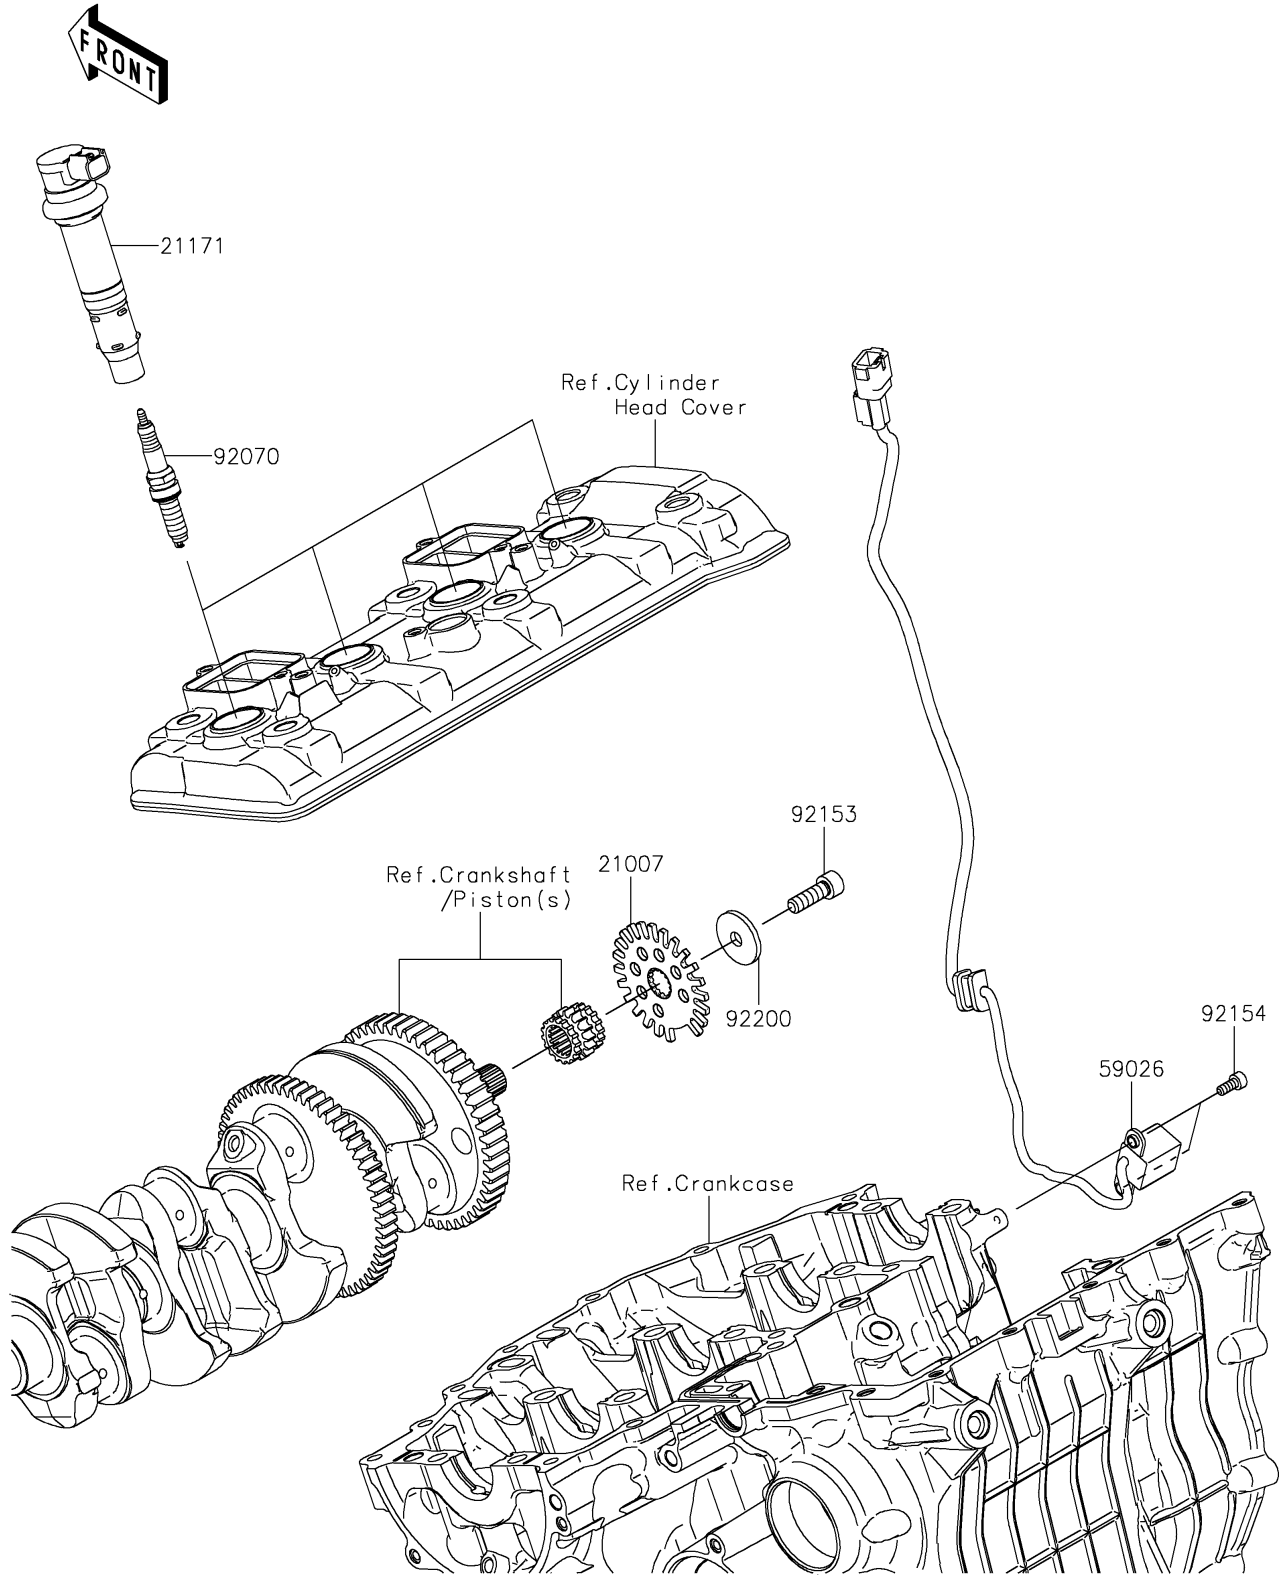

2021 Ninja H2 SX SE+ PARTS DIAGRAM

Ignition System

E1830

2021 Ninja H2 SX SE+ PARTS LIST

Ignition System

ITEM NAME	PART NUMBER	QUANTITY
-----------	-------------	----------