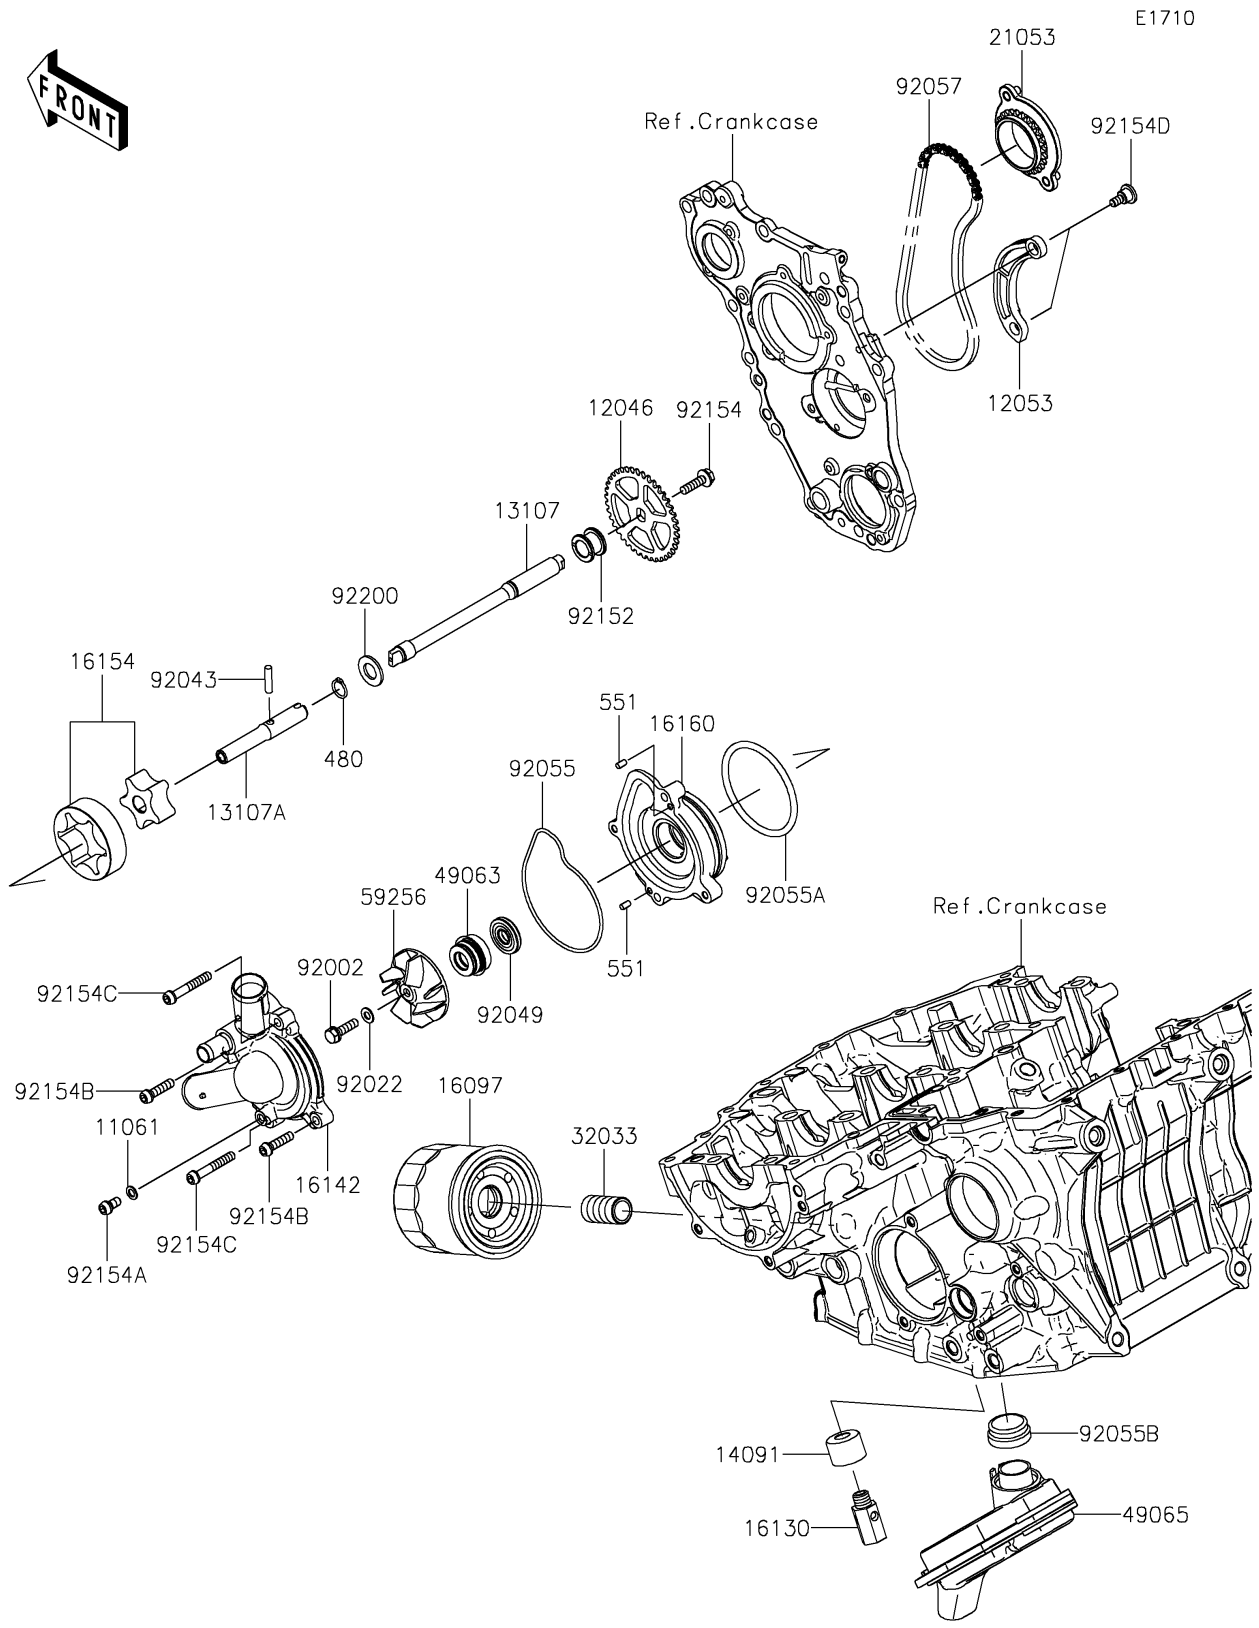

2021 Ninja H2 SX SE+ PARTS DIAGRAM

Oil Pump/Oil Filter

2021 Ninja H2 SX SE+ PARTS LIST

Oil Pump/Oil Filter

ITEM NAME	PART NUMBER	QUANTITY
GASKET (Ref # 11061)	11061-0107	1
SPROCKET,PUMP DRIVEN,39T (Ref # 12046)	12046-0602	1
GUIDE-CHAIN (Ref # 12053)	12053-0248	1
SHAFT,RH (Ref # 13107)	13107-0809	1
SHAFT,LH (Ref # 13107A)	13107-0810	1
COVER,VALVE (Ref # 14091)	14091-0497	1
FILTER-ASSY-OIL (Ref # 16097)	16097-0009	1
VALVE-ASSY-RELIEF (Ref # 16130)	16130-0005	1
COVER-PUMP,WATER (Ref # 16142)	16142-0733	1
ROTOR-PUMP,OIL (Ref # 16154)	16154-0723	1
BODY,WATER PUMP (Ref # 16160)	16160-0799	1
SPROCKET-ASSY,PUMP DRIVE,27T (Ref # 21053)	21053-0009	1
PIPE,OIL FILTER (Ref # 32033)	32033-1535	1
SEAL-MECHANICAL,WATER (Ref # 49063)	49063-1055	1
FILTER-OIL (Ref # 49065)	49065-0037	1
IMPELLER (Ref # 59256)	59256-0011	1
BOLT,6X22 (Ref # 92002)	92002-1154	1
WASHER,6.1X12X1 (Ref # 92022)	92022-077	1
PIN,5X21.8 (Ref # 92043)	92043-1518	1
SEAL-OIL (Ref # 92049)	92049-0778	1
RING-O,WATER PUMP (Ref # 92055)	92055-0208	1
RING-O,68.2X2.4 (Ref # 92055A)	92055-1338	1
RING-O,OIL FILTER (Ref # 92055B)	92055-1503	1
CHAIN,92RH2005-76M (Ref # 92057)	92057-0635	1
COLLAR (Ref # 92152)	92152-1935	1
BOLT,FLANGED,6X22 (Ref # 92154)	92154-0387	1
BOLT,SOCKET,6X12 (Ref # 92154A)	92154-1453	1
BOLT,SOCKET,6X25 (Ref # 92154B)	92154-1457	2
BOLT,SOCKET,6X40 (Ref # 92154C)	92154-1459	2

2021 Ninja H2 SX SE+ PARTS LIST

Oil Pump/Oil Filter

ITEM NAME	PART NUMBER	QUANTITY
BOLT (Ref # 92154D)	92154-1651	2
WASHER,13X24X2 (Ref # 92200)	92200-0451	1
CIRCLIP-TYPE-C,13MM (Ref # 480)	480J1300	1
PIN-DOWEL,4X8 (Ref # 551)	551A0408	2