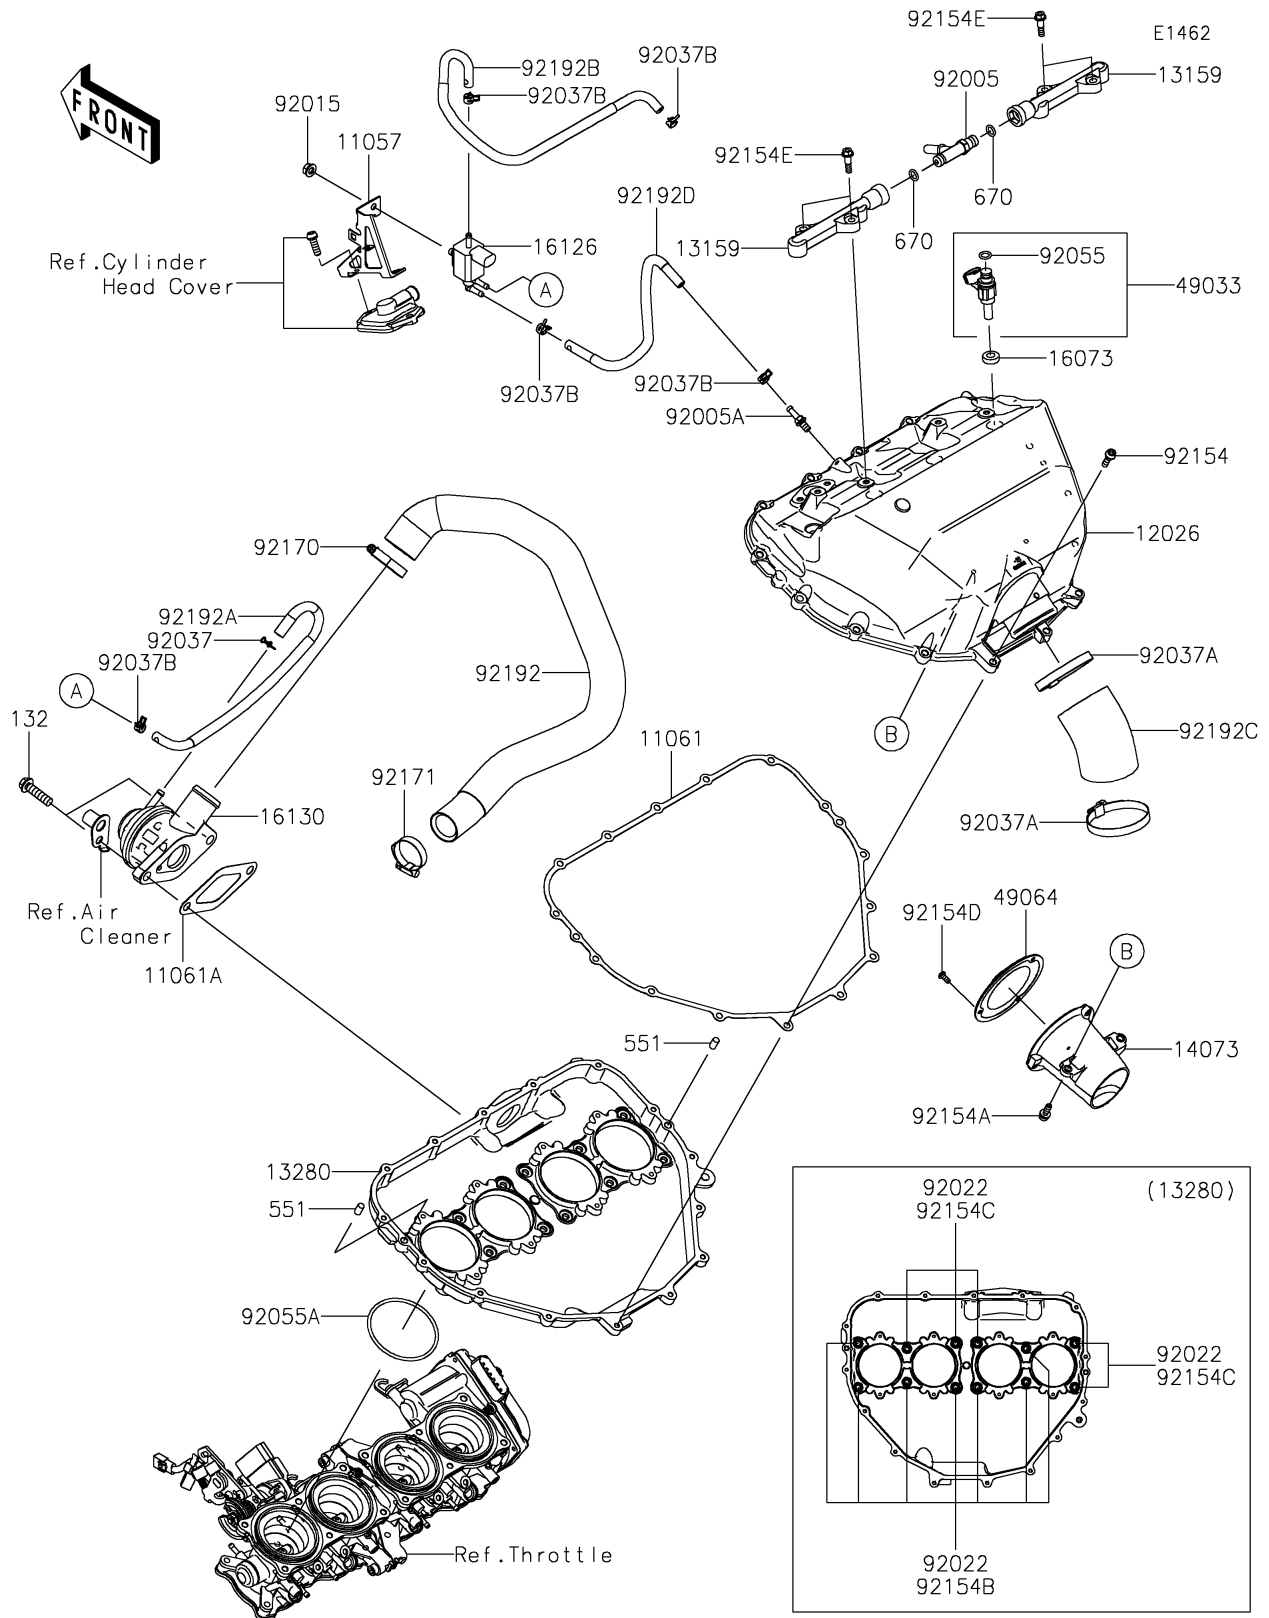

2021 Ninja H2 SX SE+ PARTS DIAGRAM

Air Chamber

2021 Ninja H2 SX SE+ PARTS LIST

Air Chamber

ITEM NAME	PART NUMBER	QUANTITY
BRACKET,SOLENOID VALVE (Ref # 11057)	11057-1261	1
GASKET,CHAMBER (Ref # 11061)	11061-0949	1
GASKET,BLOWOFF VALVE (Ref # 11061A)	11061-0950	1
CHAMBER,INTAKE (Ref # 12026)	12026-0018	1
CONNECTOR (Ref # 13159)	13159-0016	2
HOLDER,CHAMBER (Ref # 13280)	13280-0905	1
DUCT,DIFFUSER (Ref # 14073)	14073-0884	1
INSULATOR (Ref # 16073)	16073-0129	4
VALVE,SOLENOID (Ref # 16126)	16126-0751	1
VALVE-ASSY-RELIEF,BLOWOFF (Ref # 16130)	16130-0008	1
NOZZLE-INJECTION (Ref # 49033)	49033-0565	4
FILTER-AIR (Ref # 49064)	49064-0007	1
FITTING (Ref # 92005)	92005-0125	1
FITTING (Ref # 92005A)	92005-0826	1
NUT,FLANGED,6MM (Ref # 92015)	92015-1367	1
WASHER,5.5X10.5X0.8 (Ref # 92022)	92022-037	12
CLAMP,TUBE (Ref # 92037)	92037-147	1
CLAMP,RESERVE TANK (Ref # 92037A)	92037-1586	2
CLAMP,7.8MM (Ref # 92037B)	92037-2116	5
RING-O,INJECTION NOZZLE (Ref # 92055)	92055-0124	4
RING-O,65.8X3 (Ref # 92055A)	92055-0815	4
BOLT,SOCKET,5X18 (Ref # 92154)	92154-1450	15
BOLT,SOCKET,5X16 (Ref # 92154A)	92154-1568	2
BOLT,FLANGED,5X14 (Ref # 92154B)	92154-1680	7
BOLT,FLANGED,5X95 (Ref # 92154C)	92154-1681	5
BOLT,TORX,4X10 (Ref # 92154D)	92154-1790	3
BOLT,SHOULDER,5X20 (Ref # 92154E)	92154-2897	4
CLAMP (Ref # 92170)	92170-1036	1
CLAMP (Ref # 92171)	92171-0179	1

2021 Ninja H2 SX SE+ PARTS LIST

Air Chamber

ITEM NAME	PART NUMBER	QUANTITY
TUBE,BLOWOFF VALVE-AIR FILTER (Ref # 92192)	92192-1839	1
TUBE,SOLENOID-BLOWOFF VALVE (Ref # 92192A)	92192-1841	1
TUBE,SOLENOID-THROTTLE BODY (Ref # 92192B)	92192-1842	1
TUBE,DIFFUSER (Ref # 92192C)	92192-1865	1
TUBE,SOLENOID-CHAMBER (Ref # 92192D)	92192-2497	1
BOLT-FLANGED-SMALL,8X30 (Ref # 132)	132BC0830	2
PIN-DOWEL,6X12 (Ref # 551)	551A0612	2
O RING,8MM (Ref # 670)	670E1508	2