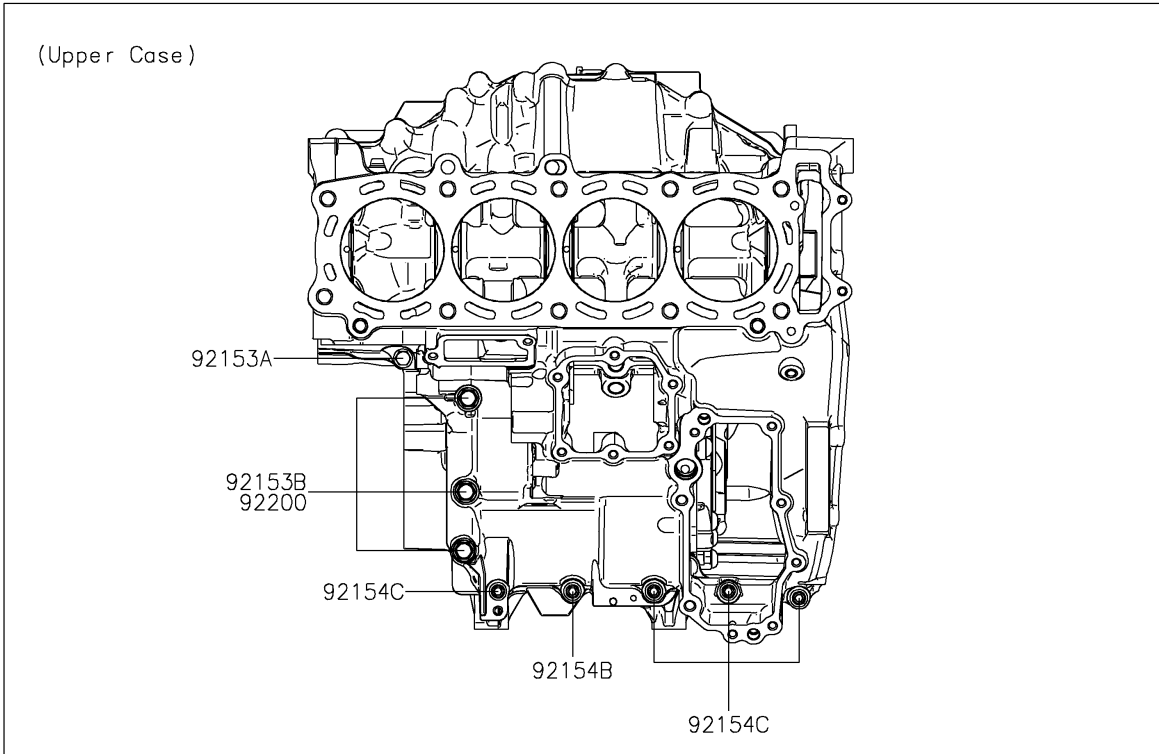

2021 Ninja H2 SX SE+ PARTS DIAGRAM

Crankcase Bolt Pattern

E1412

2021 Ninja H2 SX SE+ PARTS LIST

Crankcase Bolt Pattern

ITEM NAME	PART NUMBER	QUANTITY
BOLT,FLANGED,7X85 (Ref # 92150)	92150-1251	2
BOLT,FLANGED,7X45 (Ref # 92153)	92153-1041	7
BOLT,FLANGED,7X60 (Ref # 92153A)	92153-1045	2
BOLT,8X63 (Ref # 92153B)	92153-1110	3
BOLT,FLANGED,10X100 (Ref # 92154)	92154-1446	8
BOLT,FLANGED,10X120 (Ref # 92154A)	92154-1447	2
BOLT,SOCKET,6X30 (Ref # 92154B)	92154-1463	1
BOLT,SOCKET,6X40 (Ref # 92154C)	92154-1465	4
WASHER,8.2X16X1.6 (Ref # 92200)	92200-0047	3
WASHER,10.2X18.4X1.8 (Ref # 92200A)	92200-0990	10