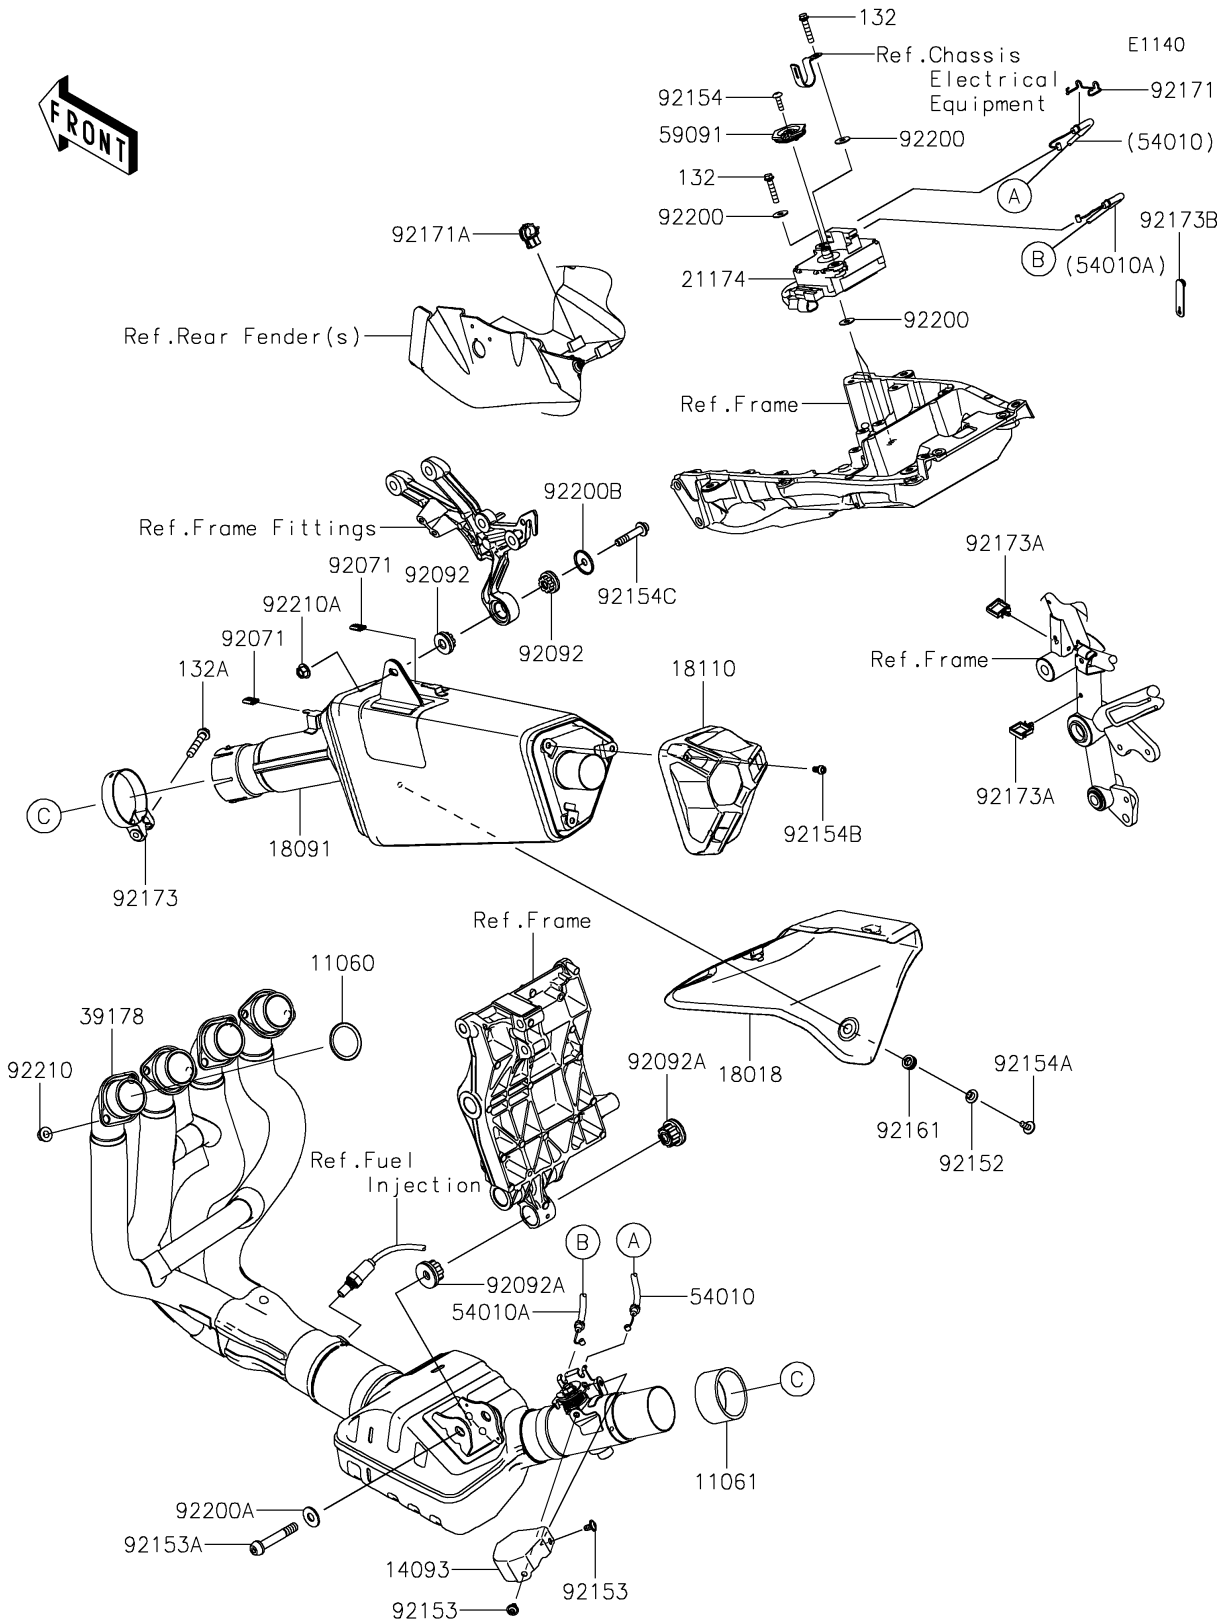

2021 Ninja H2 SX SE+ PARTS DIAGRAM

Muffler(s)

2021 Ninja H2 SX SE+ PARTS LIST

Muffler(s)

ITEM NAME	PART NUMBER	QUANTITY
GASKET,EXHAUST PIPE (Ref # 11060)	11060-1203	4
GASKET,MUFFLER JOINT (Ref # 11061)	11061-0980	1
COVER (Ref # 14093)	14093-0643	1
PLATE-HEAT GUARD,RR (Ref # 18018)	18018-0606	1
BODY-COMP-MUFFLER (Ref # 18091)	18091-1151	1
BODY END-MUFFLER (Ref # 18110)	18110-0215	1
MOTOR-ELECTRIC (Ref # 21174)	21174-0009	1
MANIFOLD-COMP-EXHAUST (Ref # 39178)	39178-0311	1
CABLE,OPEN (Ref # 54010)	54010-0622	1
CABLE,CLOSE (Ref # 54010A)	54010-0623	1
PULLEY (Ref # 59091)	59091-0007	1
GROMMET (Ref # 92071)	92071-1270	2
BUSHING-RUBBER (Ref # 92092)	92092-0018	2
BUSHING-RUBBER (Ref # 92092A)	92092-1081	2
COLLAR (Ref # 92152)	92152-2461	1
BOLT,SOCKET,6X10 (Ref # 92153)	92153-1527	2
BOLT,SOCKET,10X60 (Ref # 92153A)	92153-1837	1
BOLT,TORX,5X18 (Ref # 92154)	92154-0217	1
BOLT,SOCKET,6X14 (Ref # 92154A)	92154-0907	1
BOLT,SOCKET,6X12 (Ref # 92154B)	92154-1453	3
BOLT,SOCKET,8X40 (Ref # 92154C)	92154-2808	1
DAMPER (Ref # 92161)	92161-0306	1
CLAMP (Ref # 92171)	92171-0292	1
CLAMP,EDGE CLIP (Ref # 92171A)	92171-1722	1
CLAMP,64.5MM (Ref # 92173)	92173-0284	1
CLAMP (Ref # 92173A)	92173-1513	2
CLAMP (Ref # 92173B)	92173-2198	1
WASHER (Ref # 92200)	92200-0078	4
WASHER,10.5X25X2.0 (Ref # 92200A)	92200-1377	1

2021 Ninja H2 SX SE+ PARTS LIST

Muffler(s)

ITEM NAME	PART NUMBER	QUANTITY
WASHER (Ref # 92200B)	92200-1919	1
NUT,8MM (Ref # 92210)	92210-0076	8
NUT,8MM (Ref # 92210A)	92210-0121	1
BOLT-FLANGED-SMALL,6X30 (Ref # 132)	132BA0630	2
BOLT-FLANGED-SMALL,8X40 (Ref # 132A)	132BC0840	1