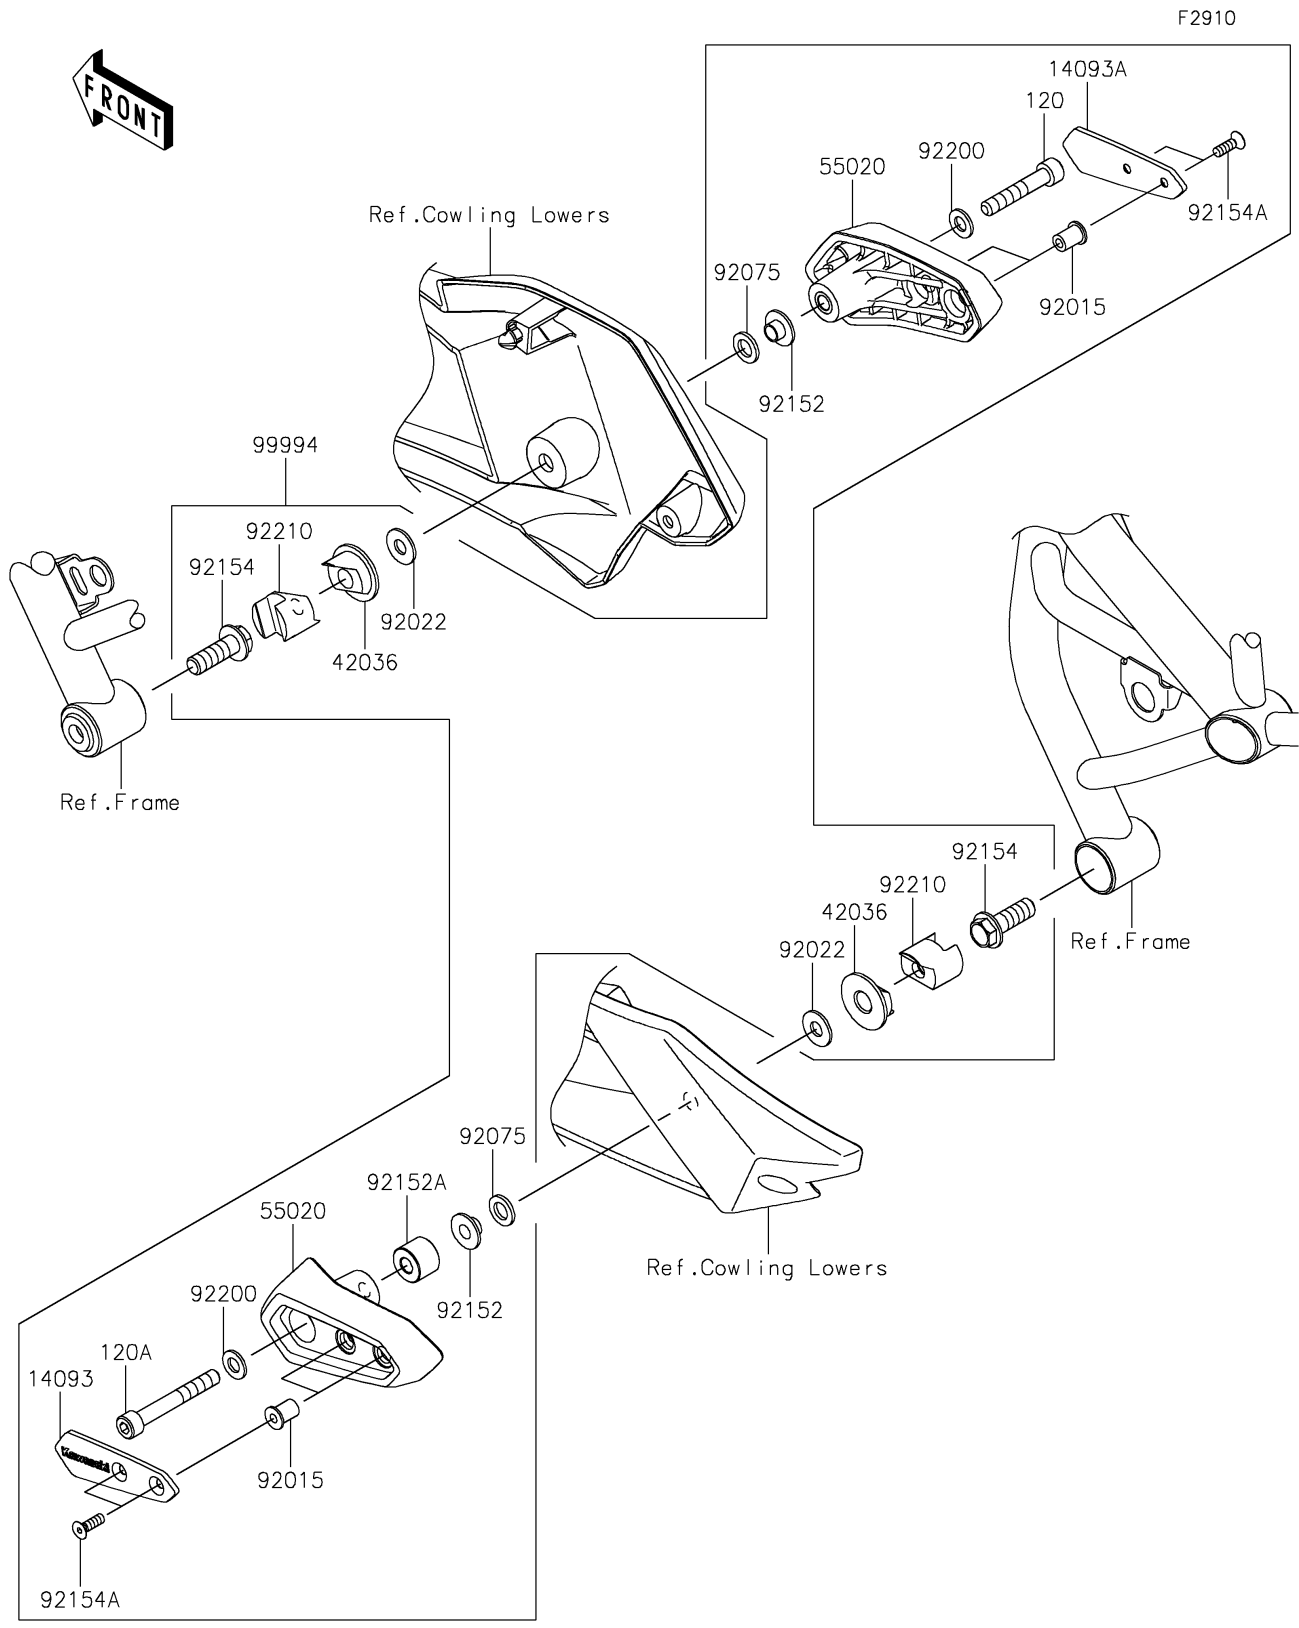

2020 NINJA H2™ CARBON PARTS DIAGRAM

Accessory(Slider)

2020 NINJA H2™ CARBON PARTS LIST

Accessory(Slider)

ITEM NAME	PART NUMBER	QUANTITY
COVER,SLIDER,LH (Ref # 14093)	14093-0350	1
COVER,SLIDER,RH (Ref # 14093A)	14093-0351	1
SLEEVE,11X32X17.5 (Ref # 42036)	42036-0765	2
GUARD (Ref # 55020)	55020-1997	2
NUT,WELL,5MM (Ref # 92015)	92015-1757	4
WASHER,8.5X20X1.6,BLACK (Ref # 92022)	92022-1317	2
DAMPER (Ref # 92075)	92075-1564	2
COLLAR,8.1X20X7.5 (Ref # 92152)	92152-1980	2
COLLAR (Ref # 92152A)	92152-1990	1
BOLT,FLANGED,10X30 (Ref # 92154)	92154-0543	2
BOLT,SOCKET,5X16 (Ref # 92154A)	92154-1014	4
WASHER,8.4X16X1.6 (Ref # 92200)	92200-0807	2
NUT,8MM (Ref # 92210)	92210-1421	2
KIT-ACCESSORY,SLIDER (Ref # 99994)	99994-0919	1
BOLT-SOCKET,8X45 (Ref # 120)	120CA0845	1
BOLT-SOCKET,8X60 (Ref # 120A)	120CA0860	1