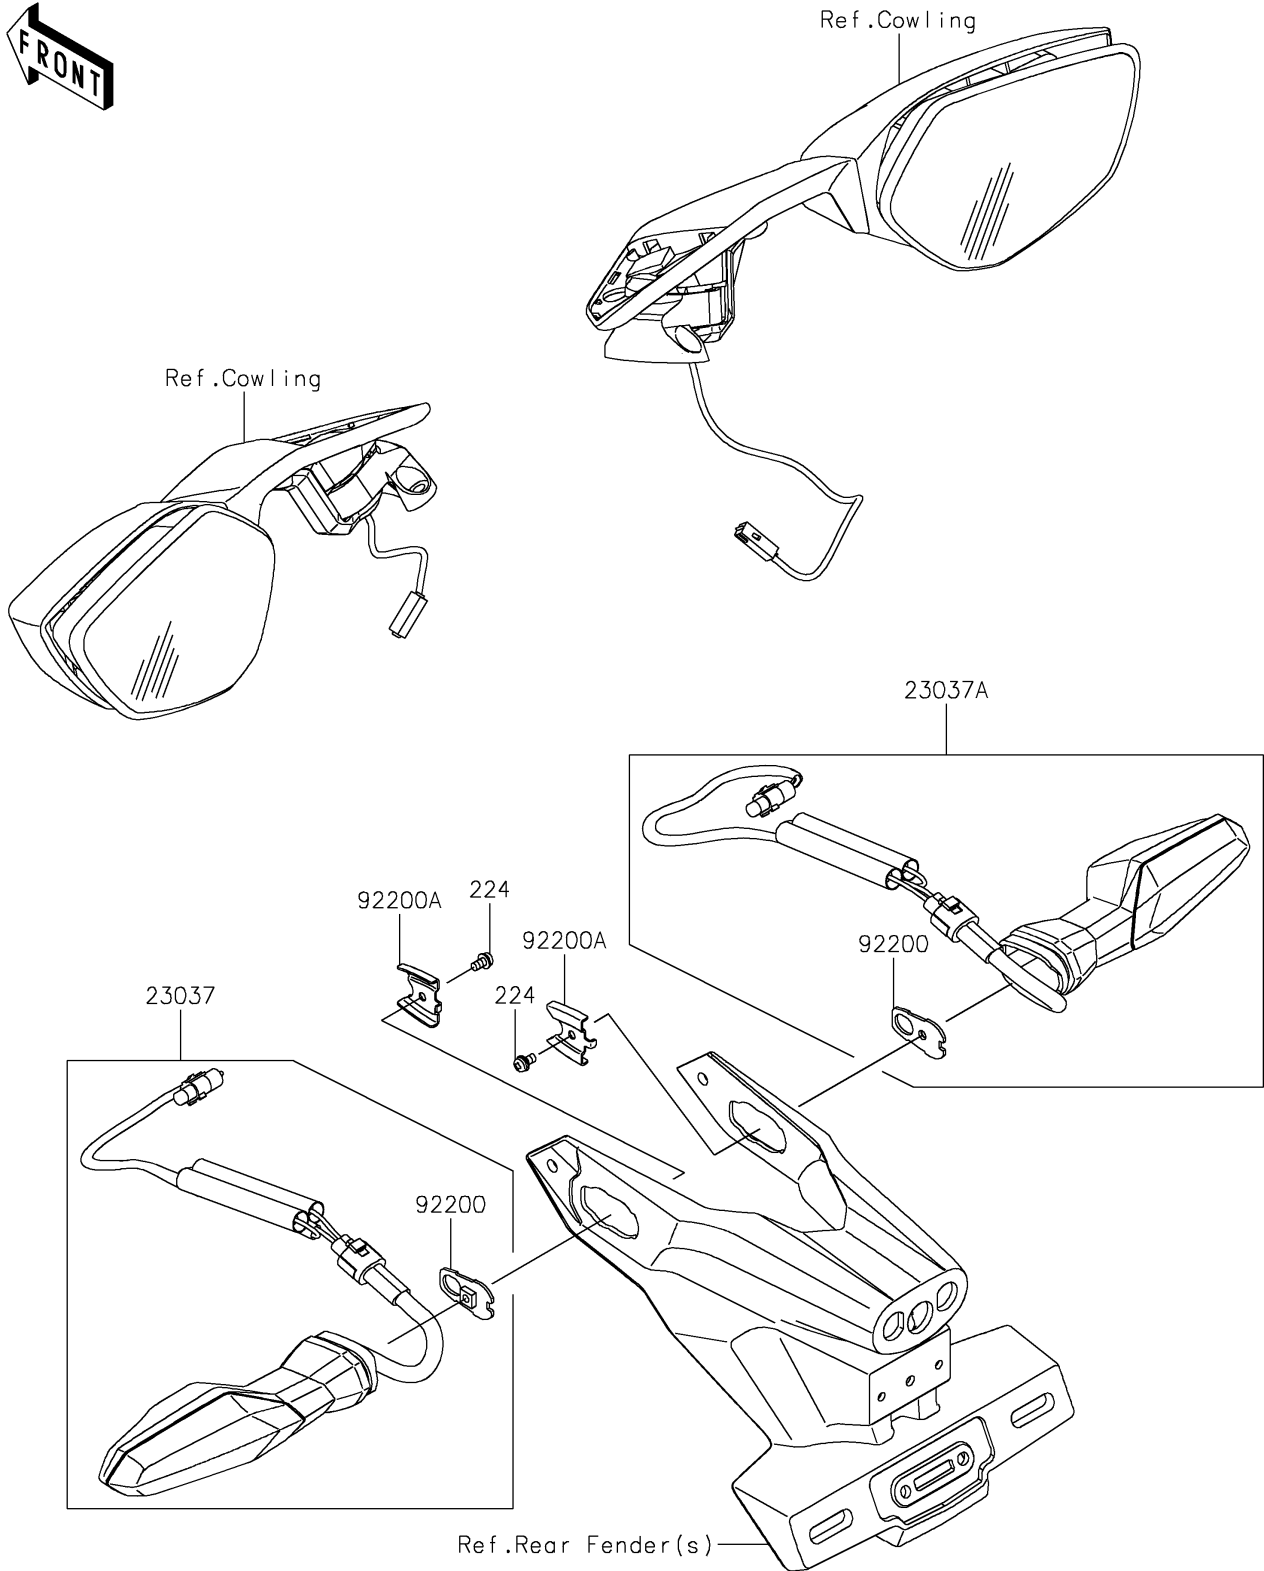

2020 NINJA H2™ CARBON PARTS DIAGRAM

Turn Signals

F2730

2020 NINJA H2™ CARBON PARTS LIST

Turn Signals

ITEM NAME	PART NUMBER	QUANTITY
LAMP-ASSY-SIGNAL,LED,RR,LH (Ref # 23037)	23037-0324	1
LAMP-ASSY-SIGNAL,LED,RR,RH (Ref # 23037A)	23037-0325	1
WASHER,NUT 4MM (Ref # 92200)	92200-0854	2
WASHER (Ref # 92200A)	92200-0855	2
SCREW-PAN-WP-CROS,4X8 (Ref # 224)	224AB0408	2