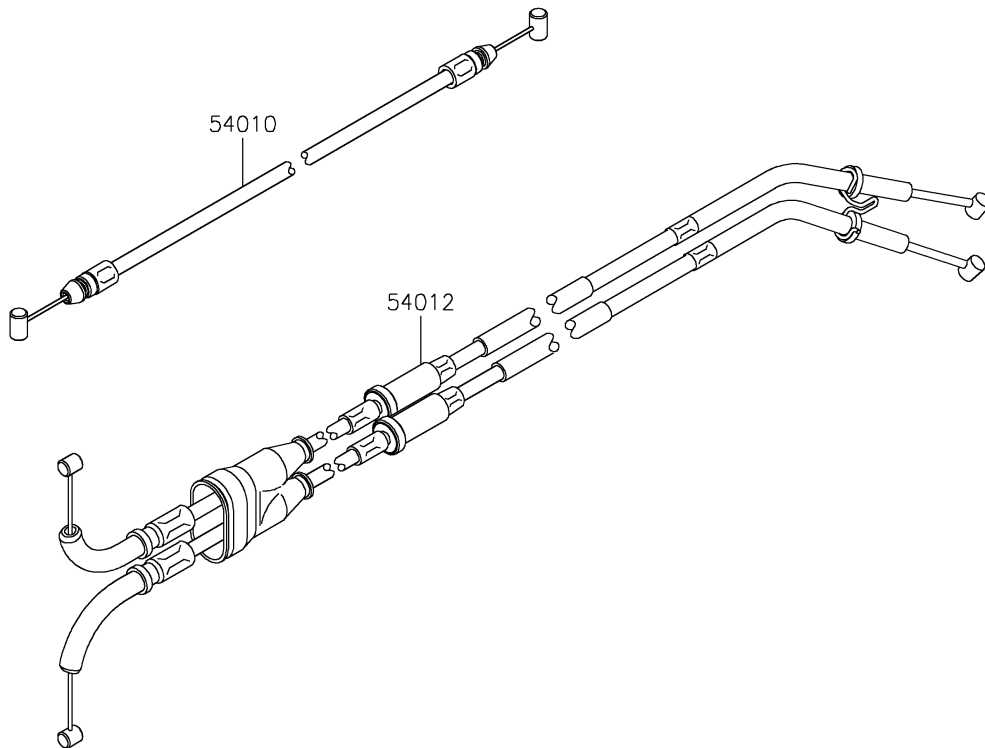

2020 NINJA H2™ CARBON PARTS DIAGRAM

Cables

F2540

2020 NINJA H2™ CARBON PARTS LIST

Cables

ITEM NAME	PART NUMBER	QUANTITY
CABLE,SEAT LOCK (Ref # 54010)	54010-0573	1
CABLE-THROTTLE (Ref # 54012)	54012-0676	1
CLAMP,THROTTLE CABLE (Ref # 92173)	92173-1962	1