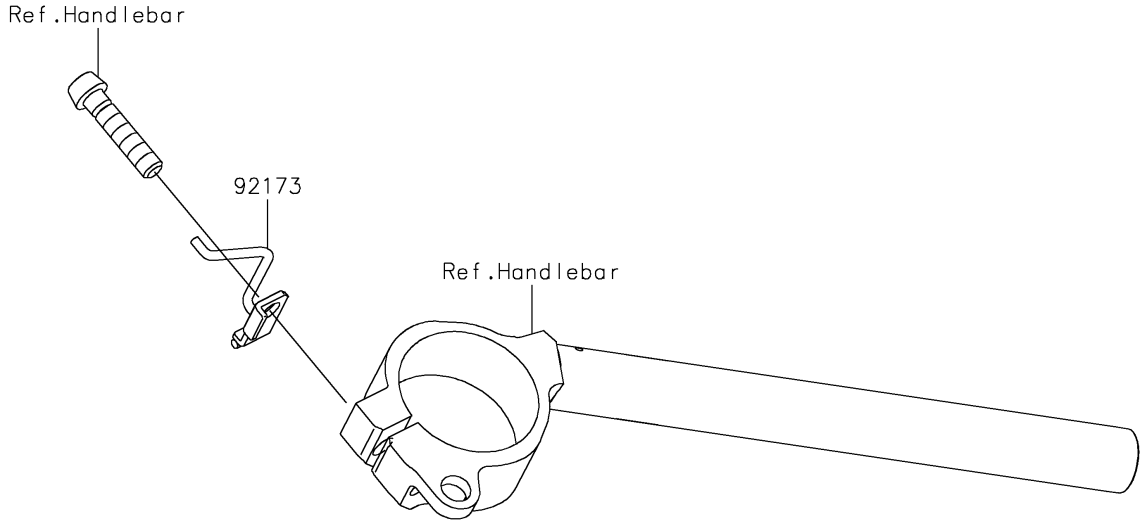

2020 NINJA H2™ CARBON PARTS DIAGRAM

Cables

F2540

2020 NINJA H2™ CARBON PARTS LIST

Cables

ITEM NAME	PART NUMBER	QUANTITY
CABLE,SEAT LOCK (Ref # 54010)	54010-0573	1
CABLE-THROTTLE (Ref # 54012)	54012-0676	1
CLAMP,THROTTLE CABLE (Ref # 92173)	92173-1962	1