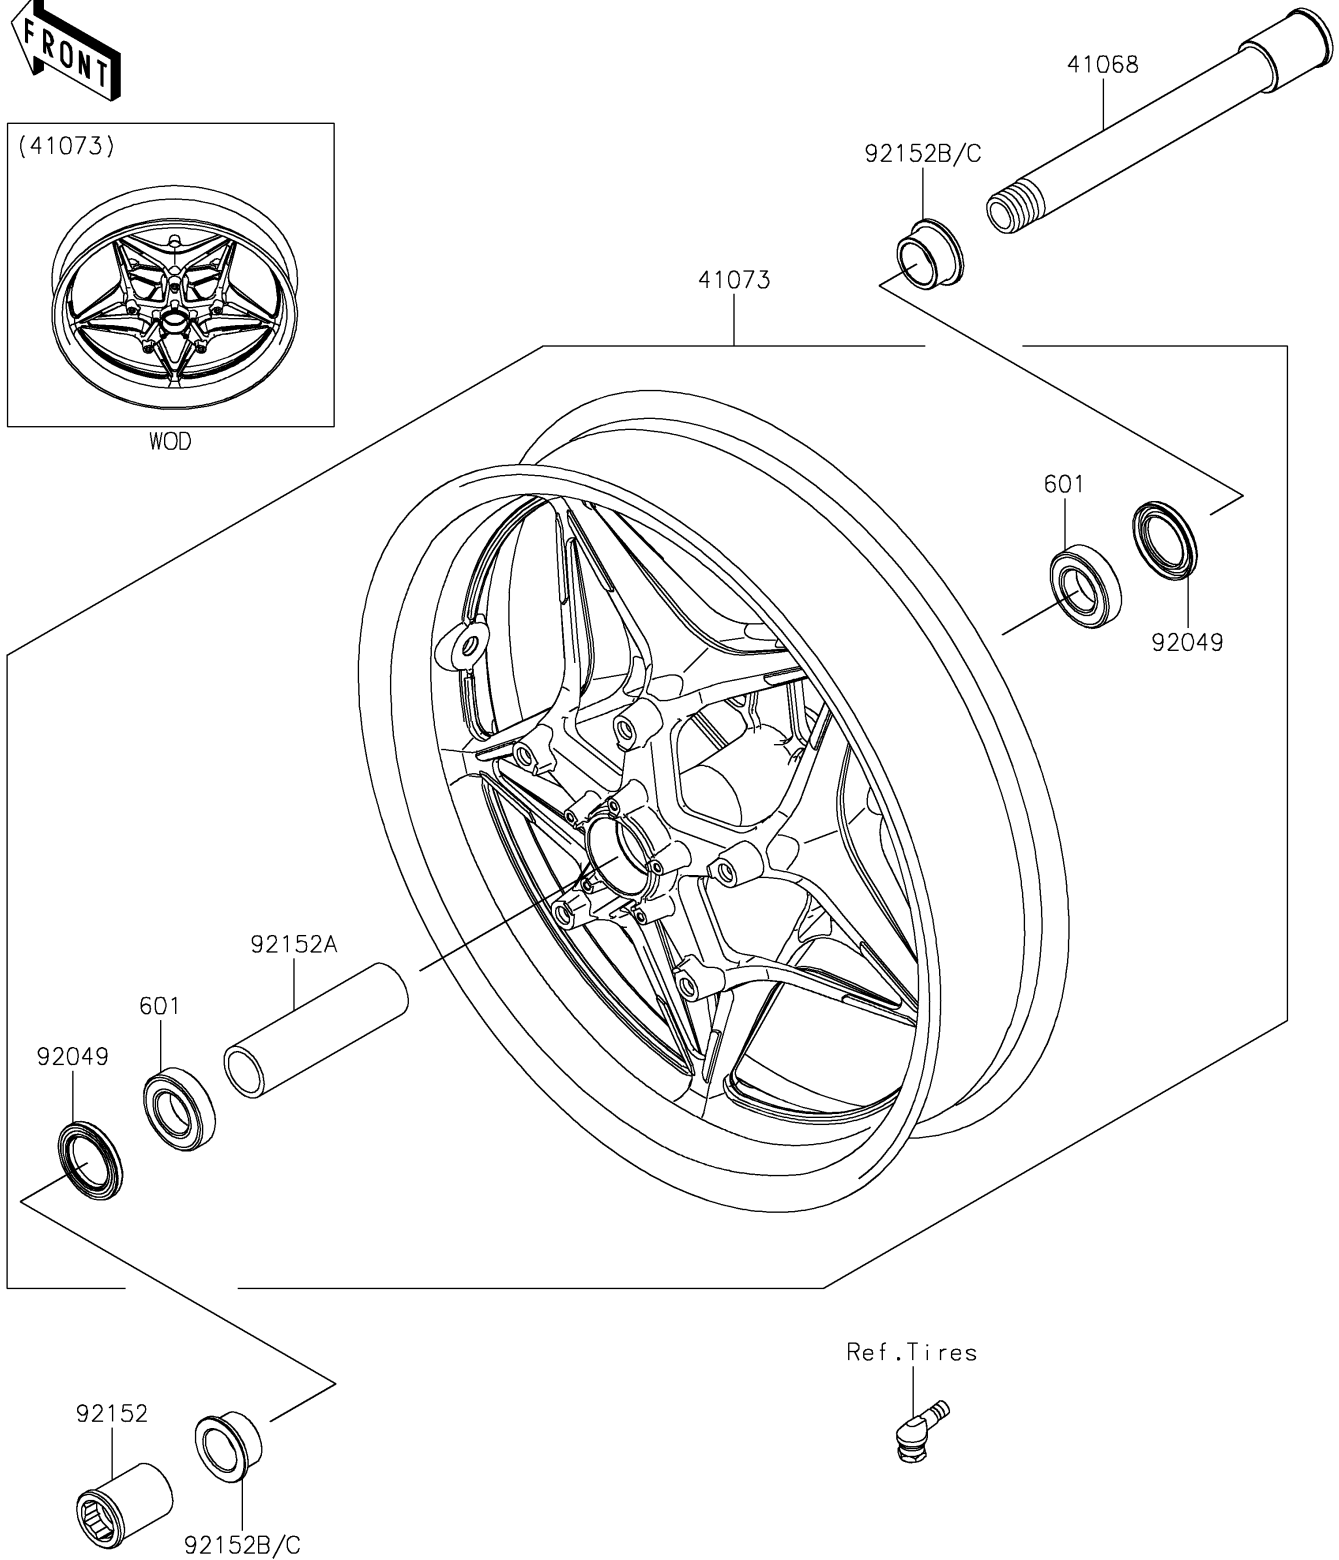

# 2020 NINJA H2™ CARBON PARTS DIAGRAM

Front Wheel

F2230

WOD

### Front Wheel

ITEM NAME	PART NUMBER	QUANTITY
AXLE,FR,25X205 (Ref # 41068)	41068-0594	1
WHEEL-ASSY,FR,F.BLACK (Ref # 41073)	41073-0754-51H	1
SEAL-OIL,BJN-C2 32X47X5 (Ref # 92049)	92049-0050	2
COLLAR,FR AXLE,LH,L=44.5 (Ref # 92152)	92152-0240	1
COLLAR,FR HUB,L=115 (Ref # 92152A)	92152-0616	1
COLLAR,25X40X18 (Ref # 92152B)	92152-1947	2
COLLAR,25X40X18 (Ref # 92152C)	92152-2718	2
BEARING-BALL,#6005UU (Ref # 601)	601B6005UU	2