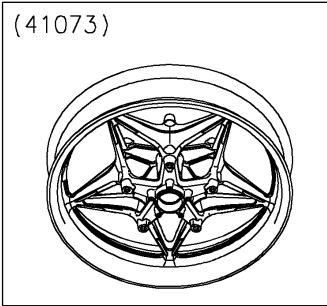

# 2020 NINJA H2™ CARBON PARTS DIAGRAM

Front Wheel

F2230

WOD

### Front Wheel

ITEM NAME	PART NUMBER	QUANTITY
AXLE,FR,25X205 (Ref # 41068)	41068-0594	1
WHEEL-ASSY,FR,F.BLACK (Ref # 41073)	41073-0754-51H	1
SEAL-OIL,BJN-C2 32X47X5 (Ref # 92049)	92049-0050	2
COLLAR,FR AXLE,LH,L=44.5 (Ref # 92152)	92152-0240	1
COLLAR,FR HUB,L=115 (Ref # 92152A)	92152-0616	1
COLLAR,25X40X18 (Ref # 92152B)	92152-1947	2
COLLAR,25X40X18 (Ref # 92152C)	92152-2718	2
BEARING-BALL,#6005UU (Ref # 601)	601B6005UU	2