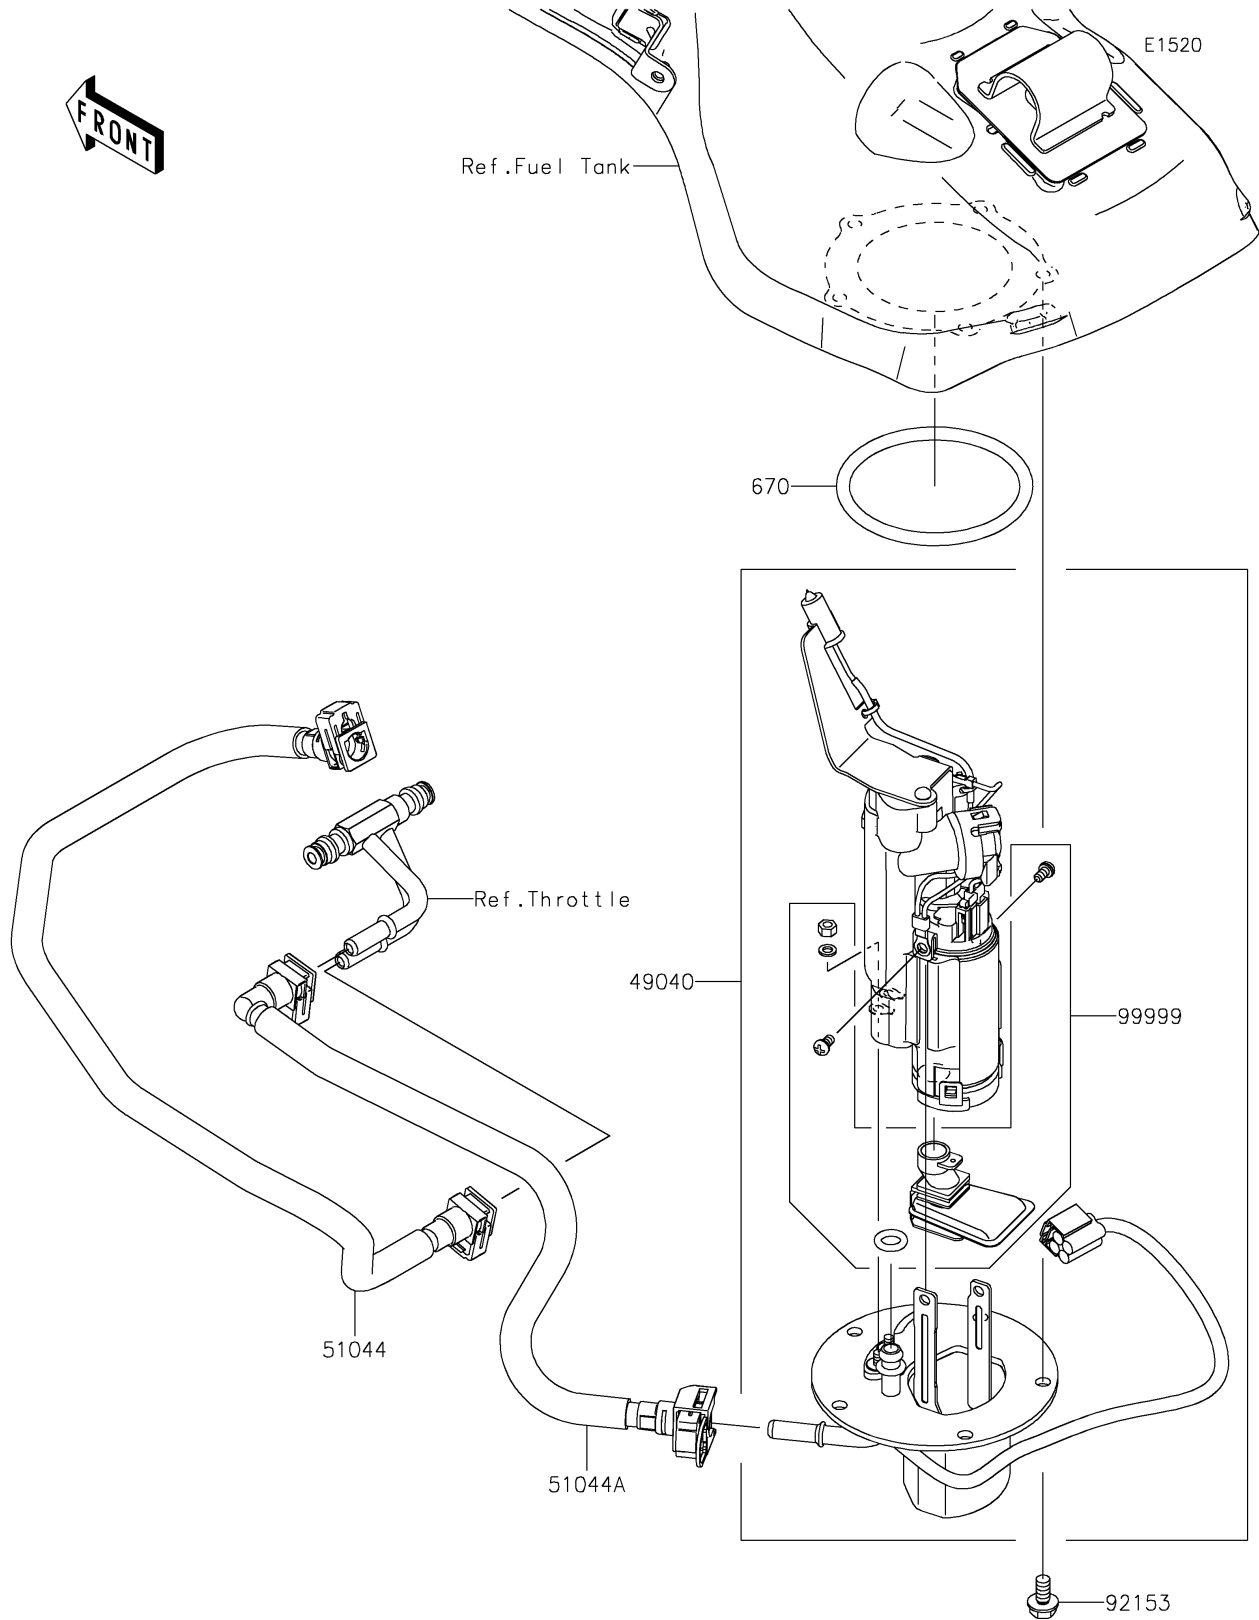

2020 NINJA H2™ CARBON PARTS DIAGRAM

Fuel Pump

2020 NINJA H2™ CARBON PARTS LIST

Fuel Pump

ITEM NAME	PART NUMBER	QUANTITY
PUMP-FUEL (Ref # 49040)	49040-0785	1
TUBE-ASSY (Ref # 51044)	51044-0860	1
TUBE-ASSY (Ref # 51044A)	51044-0861	1
BOLT,FLANGED,6X12 (Ref # 92153)	92153-1283	5
KIT,FUEL FILTER (Ref # 99999)	99999-0520	1
O RING (Ref # 670)	670E5075	1