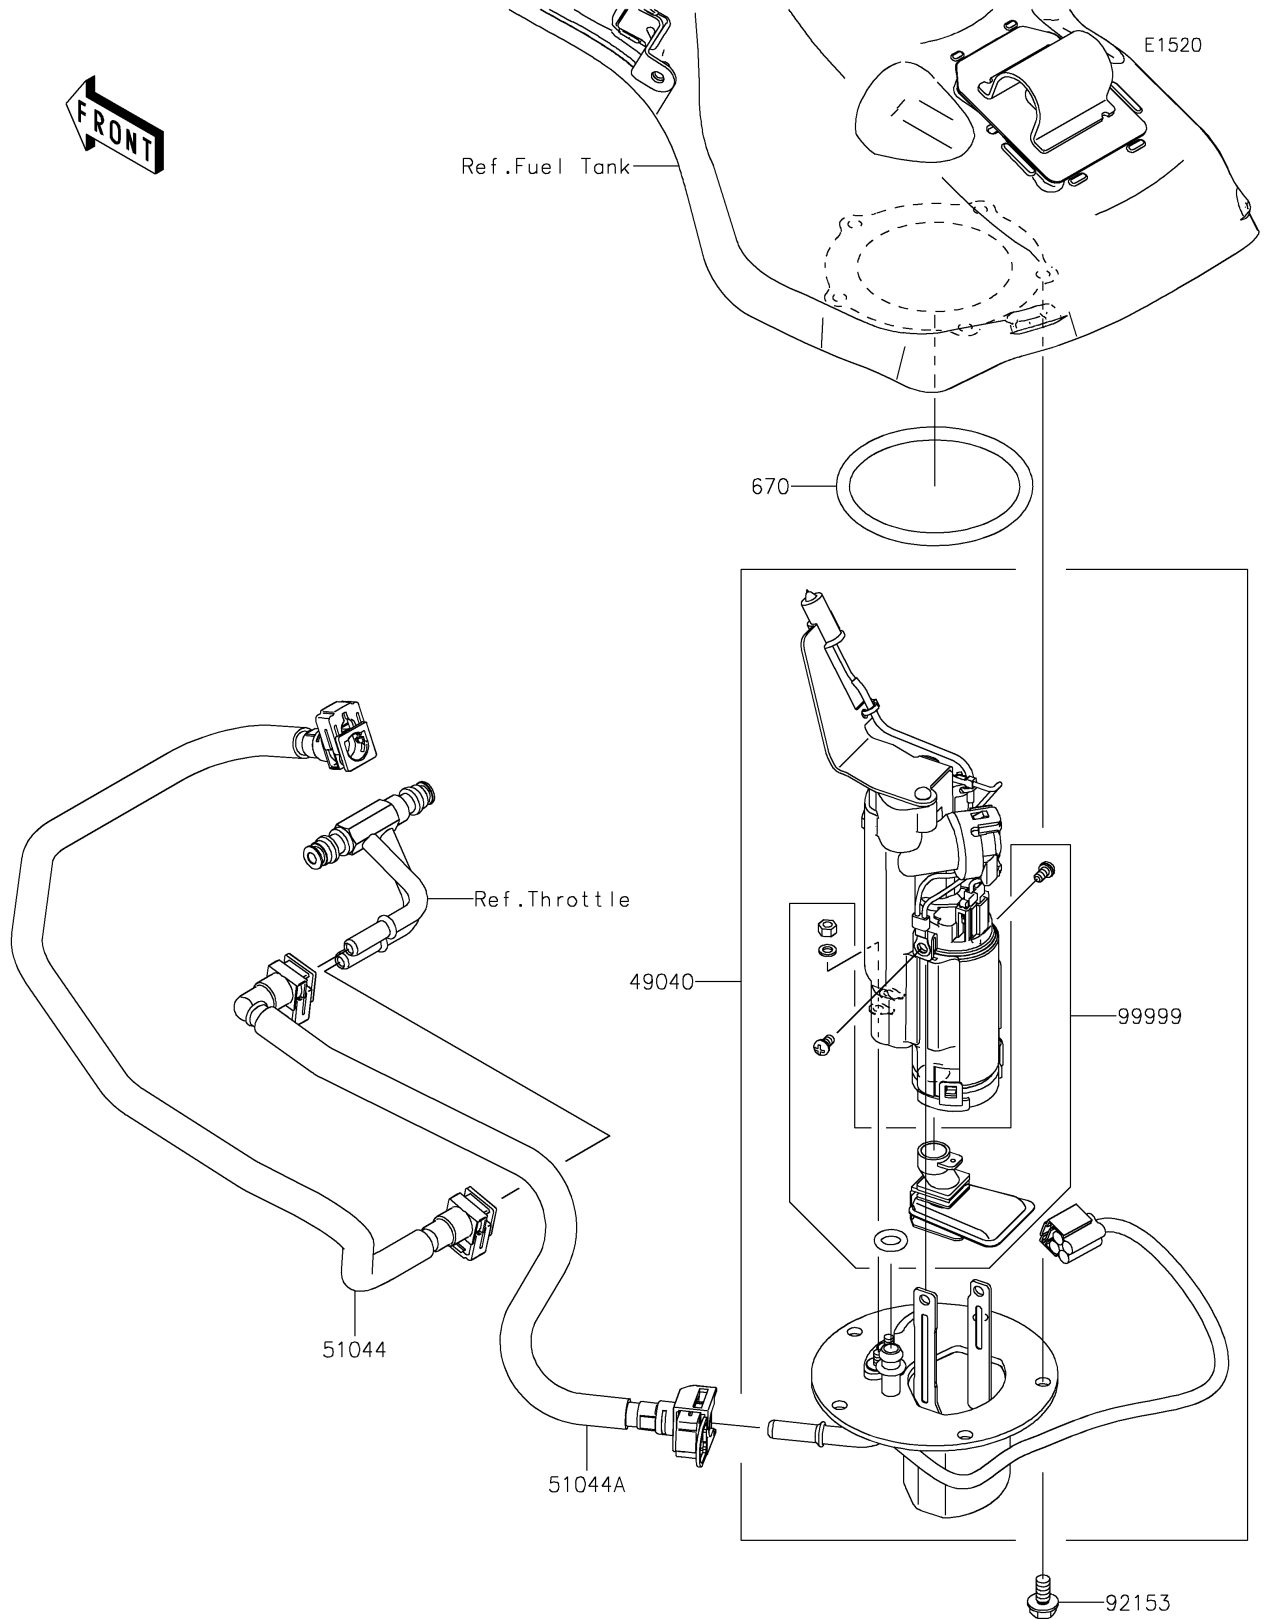

2020 NINJA H2™ CARBON PARTS DIAGRAM

Fuel Pump

2020 NINJA H2™ CARBON PARTS LIST

Fuel Pump

ITEM NAME	PART NUMBER	QUANTITY
PUMP-FUEL (Ref # 49040)	49040-0785	1
TUBE-ASSY (Ref # 51044)	51044-0860	1
TUBE-ASSY (Ref # 51044A)	51044-0861	1
BOLT,FLANGED,6X12 (Ref # 92153)	92153-1283	5
KIT,FUEL FILTER (Ref # 99999)	99999-0520	1
O RING (Ref # 670)	670E5075	1