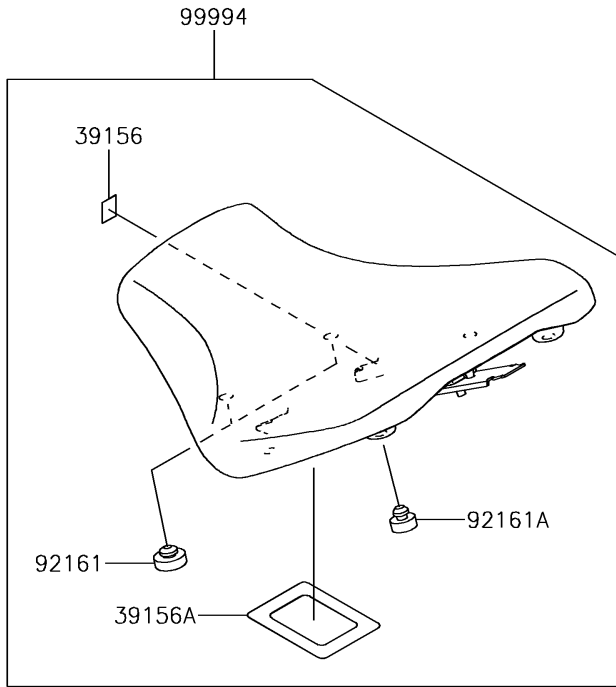

2018 NINJA H2™ SX PARTS DIAGRAM

Accessory(Seat)

F2910B

2018 NINJA H2™ SX PARTS LIST

Accessory(Seat)

ITEM NAME	PART NUMBER	QUANTITY
PAD,15X20X0.2 (Ref # 39156)	39156-1784	2
PAD,66X86X0.2 (Ref # 39156A)	39156-2342	1
DAMPER,SEAT,10X25X8 (Ref # 92161)	92161-0095	2
DAMPER,8X20X8 (Ref # 92161A)	92161-0223	4
DAMPER,RR SEAT (Ref # 92161B)	92161-0930	4
LOW SEAT (Ref # 99994)	99994-1065	1
LOW SEAT(DOUBLE STITCH) (Ref # 99994A)	99994-1066	1
COMFORT SEAT(DOUBLE STITCH) (Ref # 99994B)	99994-1068	1
KIT-ACCESSORY,SEAT,RR,PRM (Ref # 99994C)	99994-1123	1