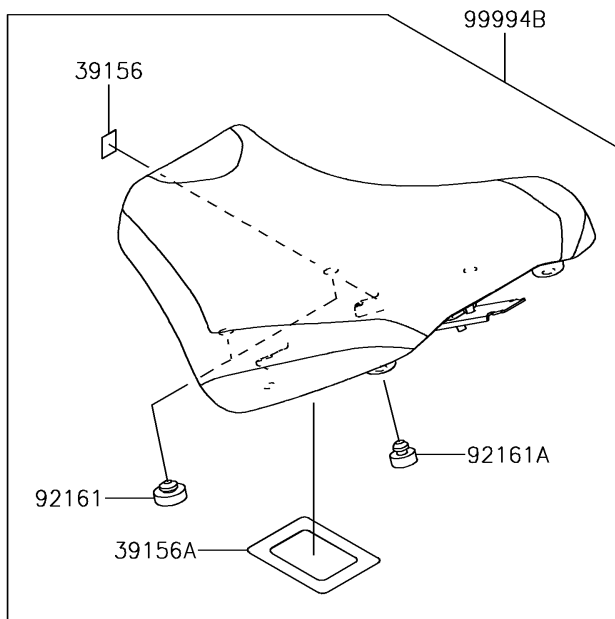

2018 NINJA H2™ SX PARTS DIAGRAM

Accessory(Seat)

F2910B

2018 NINJA H2™ SX PARTS LIST

Accessory(Seat)

ITEM NAME	PART NUMBER	QUANTITY
PAD,15X20X0.2 (Ref # 39156)	39156-1784	2
PAD,66X86X0.2 (Ref # 39156A)	39156-2342	1
DAMPER,SEAT,10X25X8 (Ref # 92161)	92161-0095	2
DAMPER,8X20X8 (Ref # 92161A)	92161-0223	4
DAMPER,RR SEAT (Ref # 92161B)	92161-0930	4
LOW SEAT (Ref # 99994)	99994-1065	1
LOW SEAT(DOUBLE STITCH) (Ref # 99994A)	99994-1066	1
COMFORT SEAT(DOUBLE STITCH) (Ref # 99994B)	99994-1068	1
KIT-ACCESSORY,SEAT,RR,PRM (Ref # 99994C)	99994-1123	1