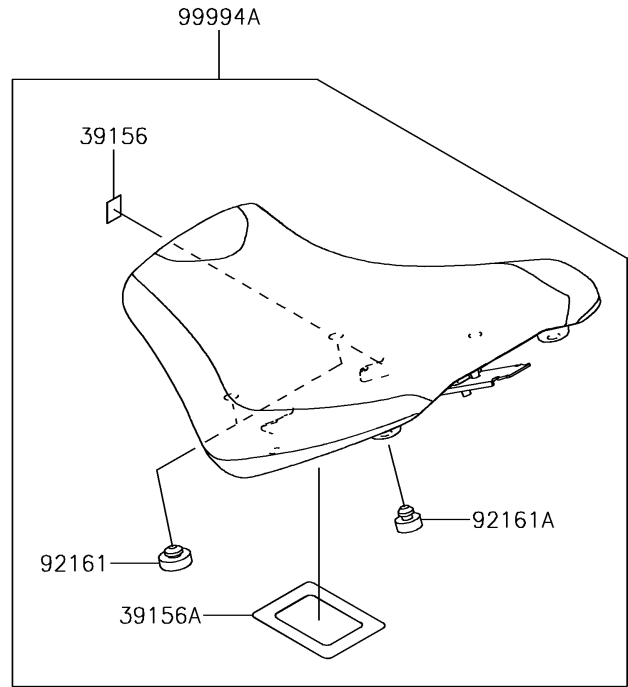

2018 NINJA H2™ SX PARTS DIAGRAM

Accessory(Seat)

F2910B

2018 NINJA H2™ SX PARTS LIST

Accessory(Seat)

ITEM NAME	PART NUMBER	QUANTITY
PAD,15X20X0.2 (Ref # 39156)	39156-1784	2
PAD,66X86X0.2 (Ref # 39156A)	39156-2342	1
DAMPER,SEAT,10X25X8 (Ref # 92161)	92161-0095	2
DAMPER,8X20X8 (Ref # 92161A)	92161-0223	4
DAMPER,RR SEAT (Ref # 92161B)	92161-0930	4
LOW SEAT (Ref # 99994)	99994-1065	1
LOW SEAT(DOUBLE STITCH) (Ref # 99994A)	99994-1066	1
COMFORT SEAT(DOUBLE STITCH) (Ref # 99994B)	99994-1068	1
KIT-ACCESSORY,SEAT,RR,PRM (Ref # 99994C)	99994-1123	1