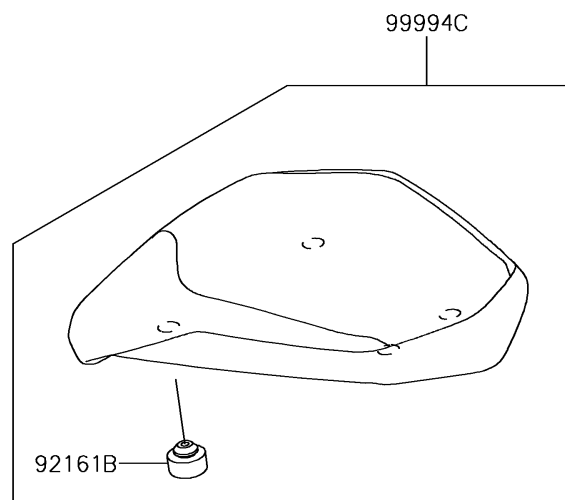

2018 NINJA H2™ SX PARTS DIAGRAM

Accessory(Seat)

F2910B

2018 NINJA H2™ SX PARTS LIST

Accessory(Seat)

ITEM NAME	PART NUMBER	QUANTITY
PAD,15X20X0.2 (Ref # 39156)	39156-1784	2
PAD,66X86X0.2 (Ref # 39156A)	39156-2342	1
DAMPER,SEAT,10X25X8 (Ref # 92161)	92161-0095	2
DAMPER,8X20X8 (Ref # 92161A)	92161-0223	4
DAMPER,RR SEAT (Ref # 92161B)	92161-0930	4
LOW SEAT (Ref # 99994)	99994-1065	1
LOW SEAT(DOUBLE STITCH) (Ref # 99994A)	99994-1066	1
COMFORT SEAT(DOUBLE STITCH) (Ref # 99994B)	99994-1068	1
KIT-ACCESSORY,SEAT,RR,PRM (Ref # 99994C)	99994-1123	1