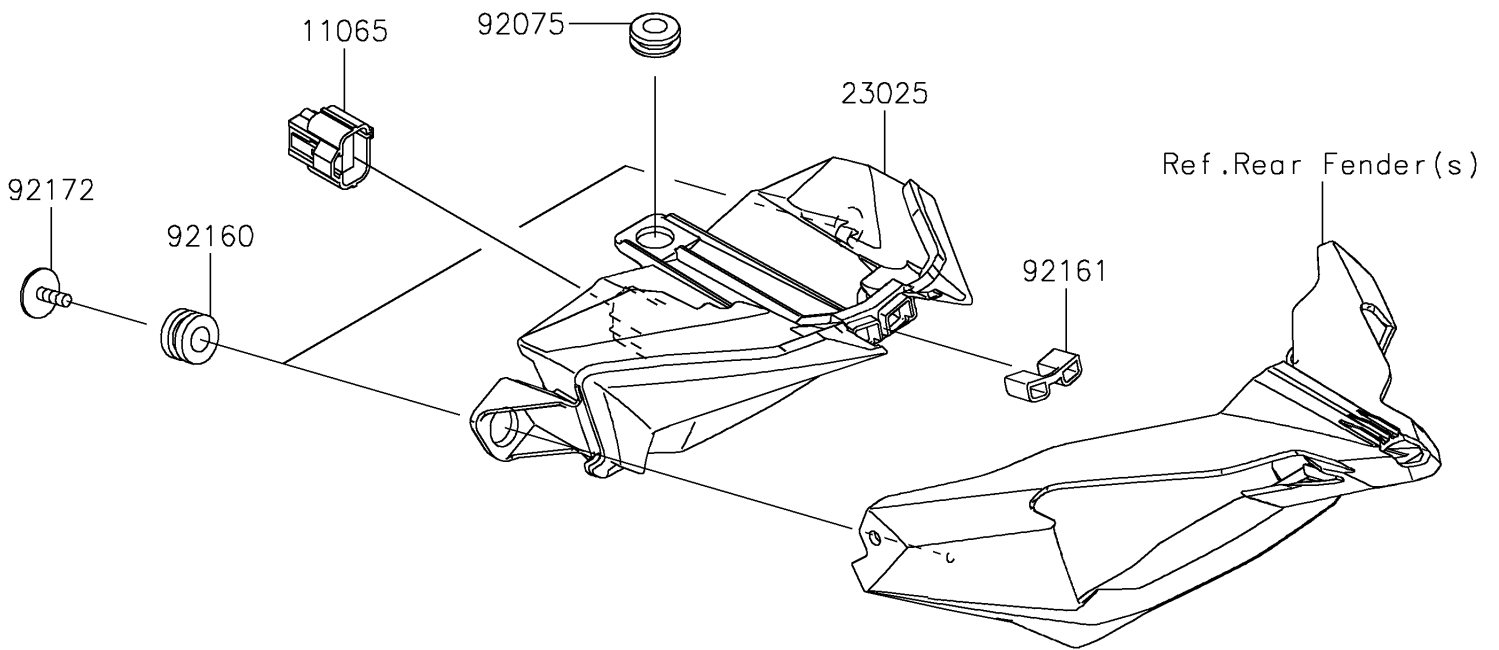

2019 NINJA H2™ R PARTS DIAGRAM

Taillight(s)

F2720

2019 NINJA H2™ R PARTS LIST

Taillight(s)

ITEM NAME	PART NUMBER	QUANTITY
CAP,WATERPROOF (Ref # 11065)	11065-0920	1
LAMP-TAIL,LED (Ref # 23025)	23025-0346	1
DAMPER (Ref # 92075)	92075-1028	1
DAMPER,10X20X12 (Ref # 92160)	92160-1167	2
DAMPER,RR FENDER (Ref # 92161)	92161-1727	1
SCREW,TAPTITE,5X16 (Ref # 92172)	92172-0481	2