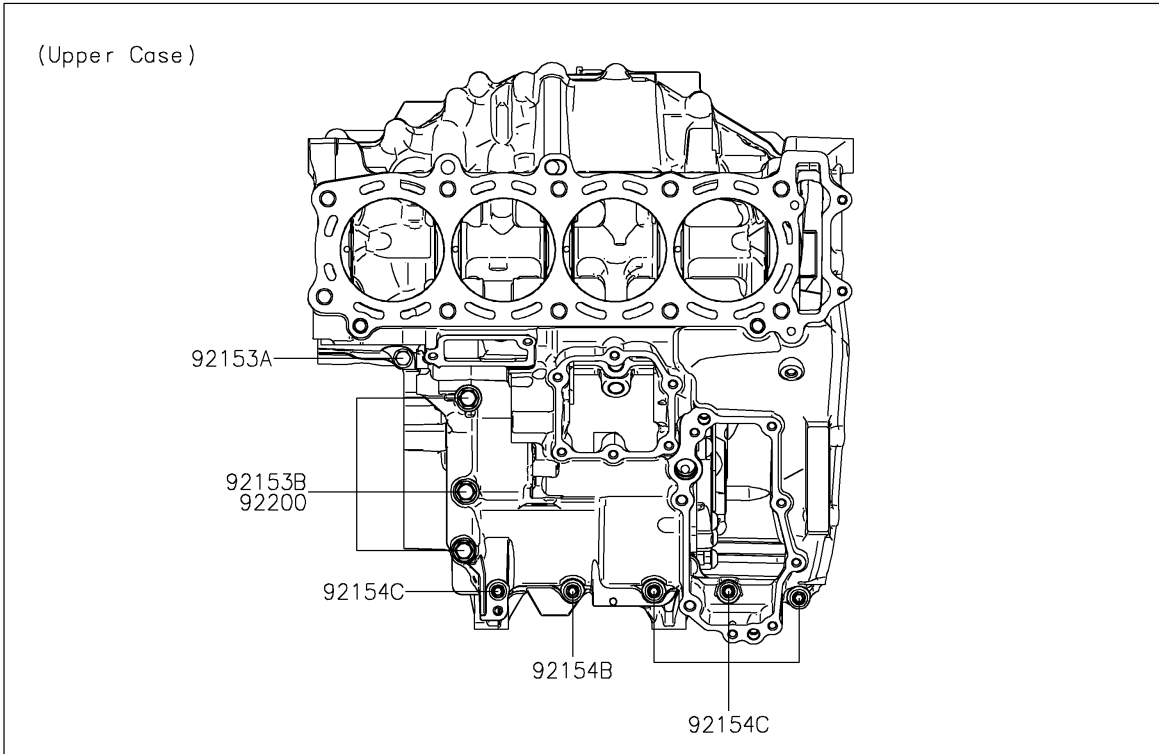

2019 NINJA H2™R PARTS DIAGRAM

Crankcase Bolt Pattern

E1412

2019 NINJA H2™ R PARTS LIST

Crankcase Bolt Pattern

ITEM NAME	PART NUMBER	QUANTITY
BOLT,FLANGED,7X85 (Ref # 92150)	92150-1251	2
BOLT,FLANGED,7X45 (Ref # 92153)	92153-1041	7
BOLT,FLANGED,7X60 (Ref # 92153A)	92153-1045	2
BOLT,8X63 (Ref # 92153B)	92153-1110	3
BOLT,FLANGED,10X100 (Ref # 92154)	92154-1446	8
BOLT,FLANGED,10X120 (Ref # 92154A)	92154-1447	2
BOLT,SOCKET,6X30 (Ref # 92154B)	92154-1463	1
BOLT,SOCKET,6X40 (Ref # 92154C)	92154-1465	4
WASHER,8.2X16X1.6 (Ref # 92200)	92200-0047	3
WASHER,10.2X18.4X1.8 (Ref # 92200A)	92200-0990	10