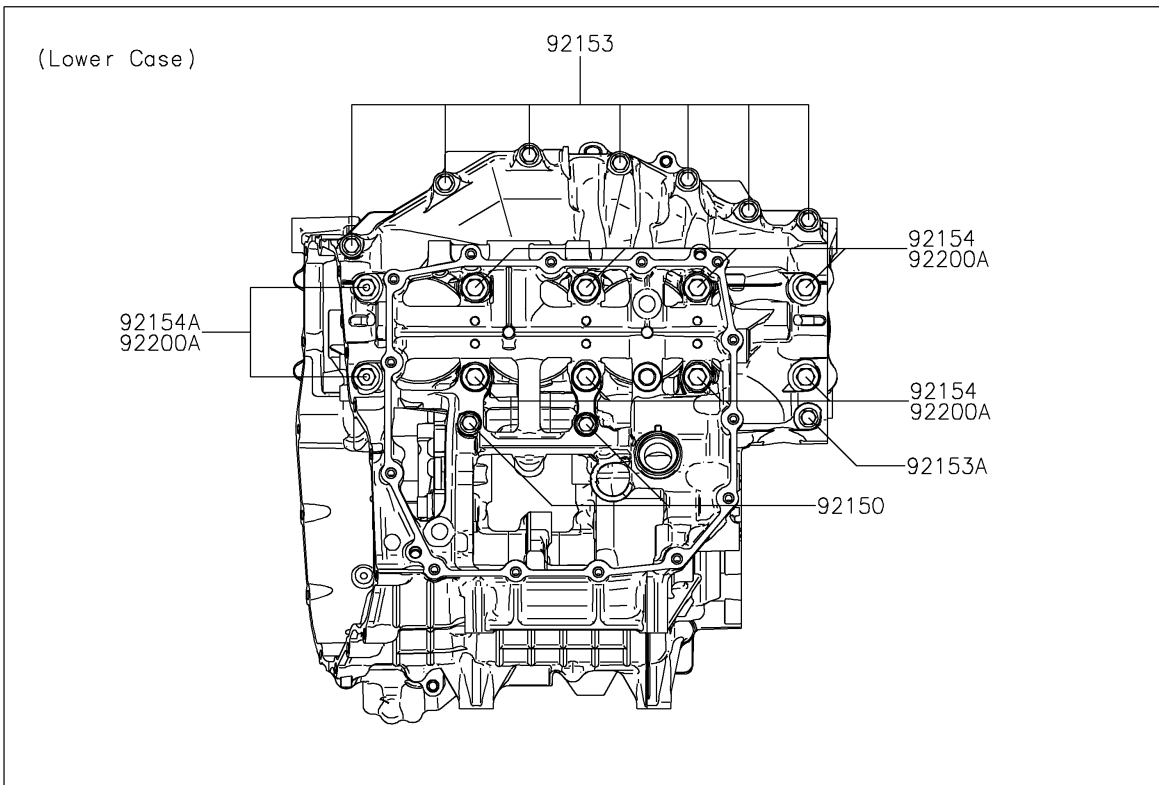

2019 NINJA H2™R PARTS DIAGRAM

Crankcase Bolt Pattern

E1412

2019 NINJA H2™ R PARTS LIST

Crankcase Bolt Pattern

ITEM NAME	PART NUMBER	QUANTITY
BOLT,FLANGED,7X85 (Ref # 92150)	92150-1251	2
BOLT,FLANGED,7X45 (Ref # 92153)	92153-1041	7
BOLT,FLANGED,7X60 (Ref # 92153A)	92153-1045	2
BOLT,8X63 (Ref # 92153B)	92153-1110	3
BOLT,FLANGED,10X100 (Ref # 92154)	92154-1446	8
BOLT,FLANGED,10X120 (Ref # 92154A)	92154-1447	2
BOLT,SOCKET,6X30 (Ref # 92154B)	92154-1463	1
BOLT,SOCKET,6X40 (Ref # 92154C)	92154-1465	4
WASHER,8.2X16X1.6 (Ref # 92200)	92200-0047	3
WASHER,10.2X18.4X1.8 (Ref # 92200A)	92200-0990	10