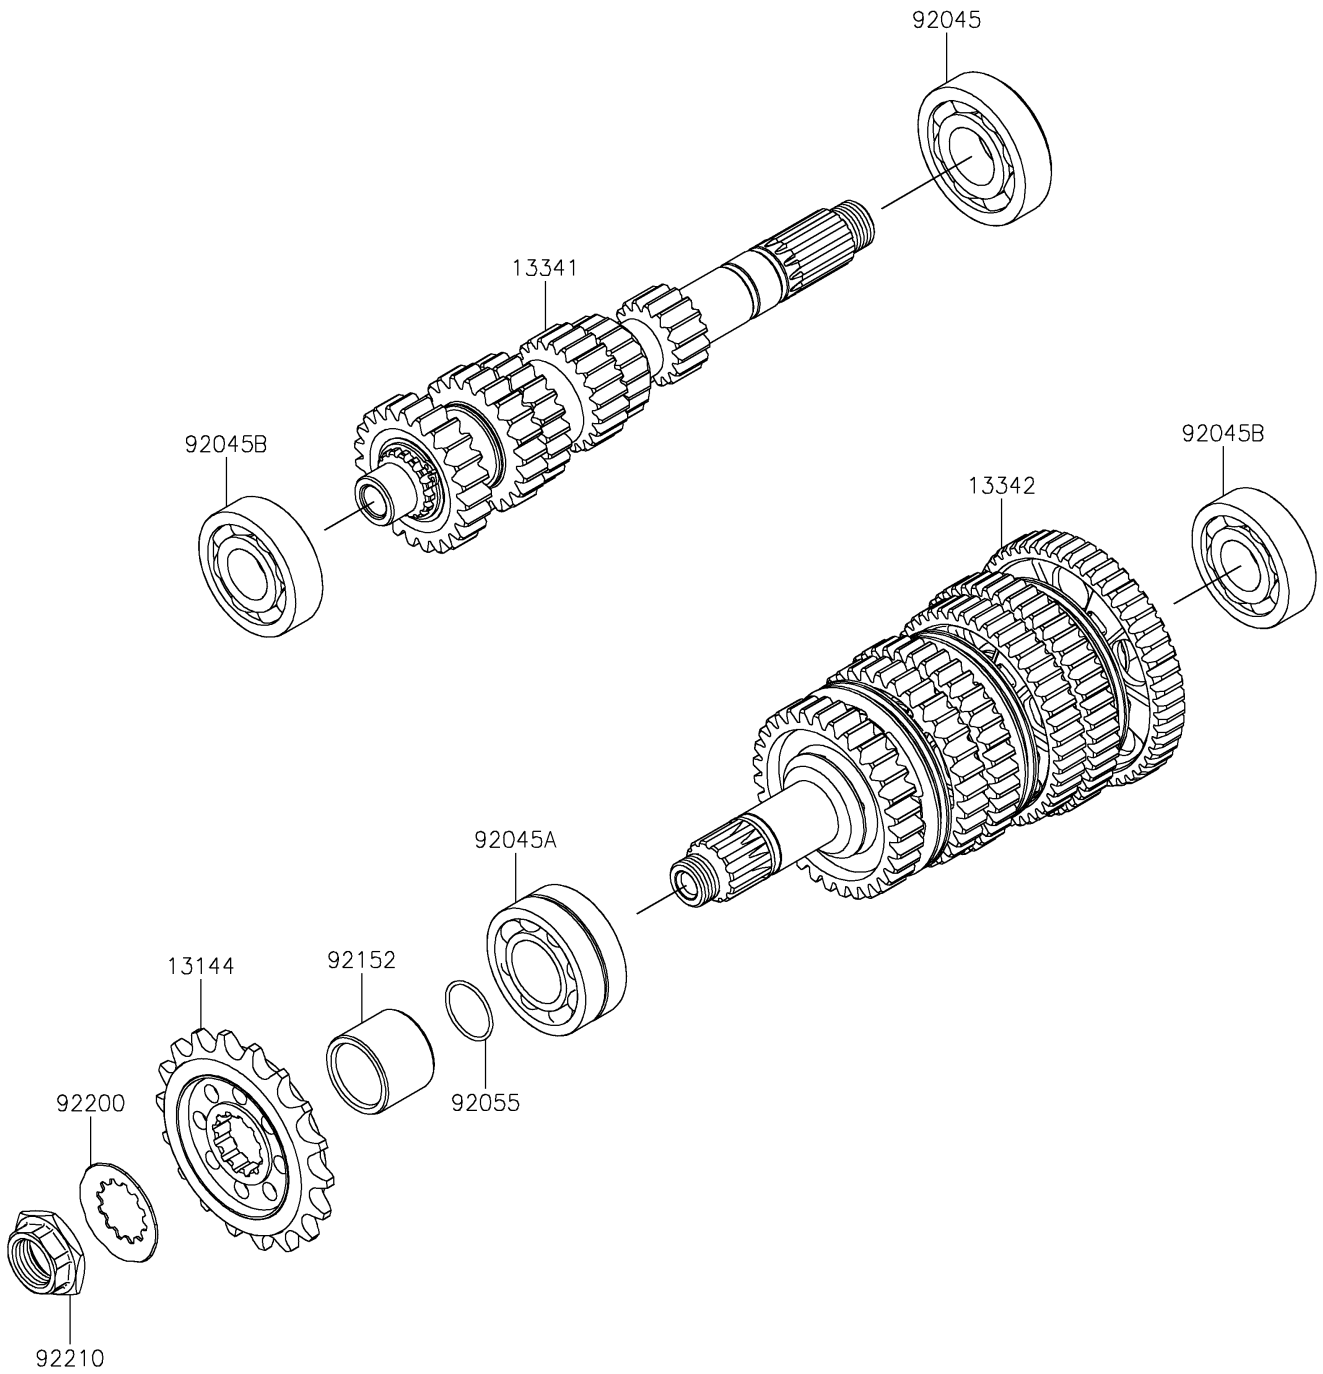

2019 NINJA H2™R PARTS DIAGRAM

Transmission

E1361

2019 NINJA H2™ R PARTS LIST

Transmission

ITEM NAME	PART NUMBER	QUANTITY
SPROCKET-OUTPUT,18T (Ref # 13144)	13144-0575	1
TRANSMISSION-ASSY INPUT (Ref # 13341)	13341-0606	1
TRANSMISSION-ASSY OUTPUT (Ref # 13342)	13342-0610	1
BEARING-BALL,830045-5SH2 (Ref # 92045)	92045-0047	1
BEARING-BALL,DAC2857NSSH6CS9 (Ref # 92045A)	92045-0049	1
BEARING-BALL,63/22LU (Ref # 92045B)	92045-0156	2
RING-O,23.5X1.5 (Ref # 92055)	92055-0823	1
COLLAR,27.5X35X27.7 (Ref # 92152)	92152-1954	1
WASHER,23.9X45X1.0 (Ref # 92200)	92200-0260	1
NUT,20MM (Ref # 92210)	92210-0942	1