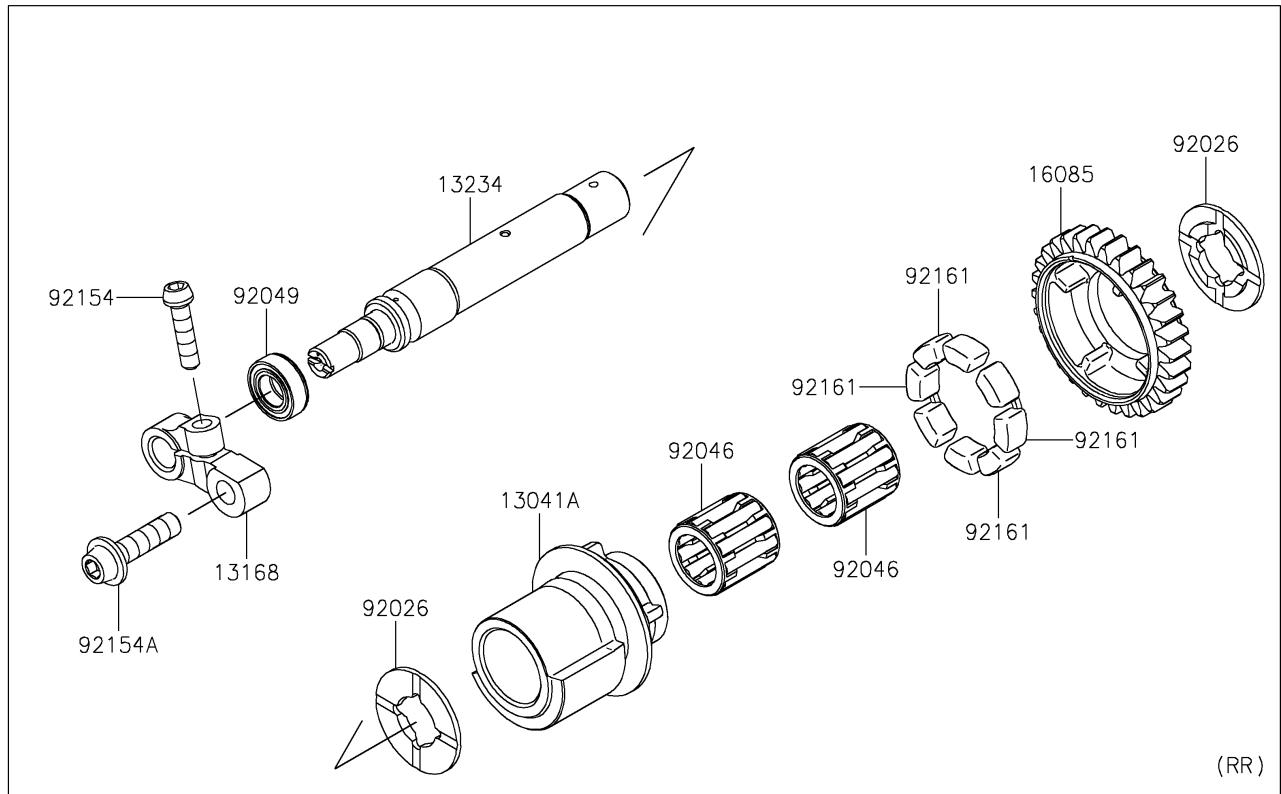

# 2019 NINJA H2™ R PARTS DIAGRAM

Balancer

E1323

## 2019 NINJA H2™ R PARTS LIST

### Balancer

ITEM NAME	PART NUMBER	QUANTITY
BALANCER,FR (Ref # 13041)	13041-0043	1
BALANCER,RR (Ref # 13041A)	13041-0045	1
LEVER,BACKLASH ADJUSTMENT (Ref # 13168)	13168-0831	2
SHAFT-COMP (Ref # 13234)	13234-0050	1
SHAFT-COMP (Ref # 13234A)	13234-0595	1
GEAR,30T (Ref # 16085)	16085-0621	2
SPACER (Ref # 92026)	92026-0730	4
BEARING-NEEDLE (Ref # 92046)	92046-1266	4
SEAL-OIL (Ref # 92049)	92049-0720	2
BOLT,SOCKET,6X25 (Ref # 92154)	92154-1457	2
BOLT,SOCKET,8X30 (Ref # 92154A)	92154-1679	2
DAMPER (Ref # 92161)	92161-1055	8