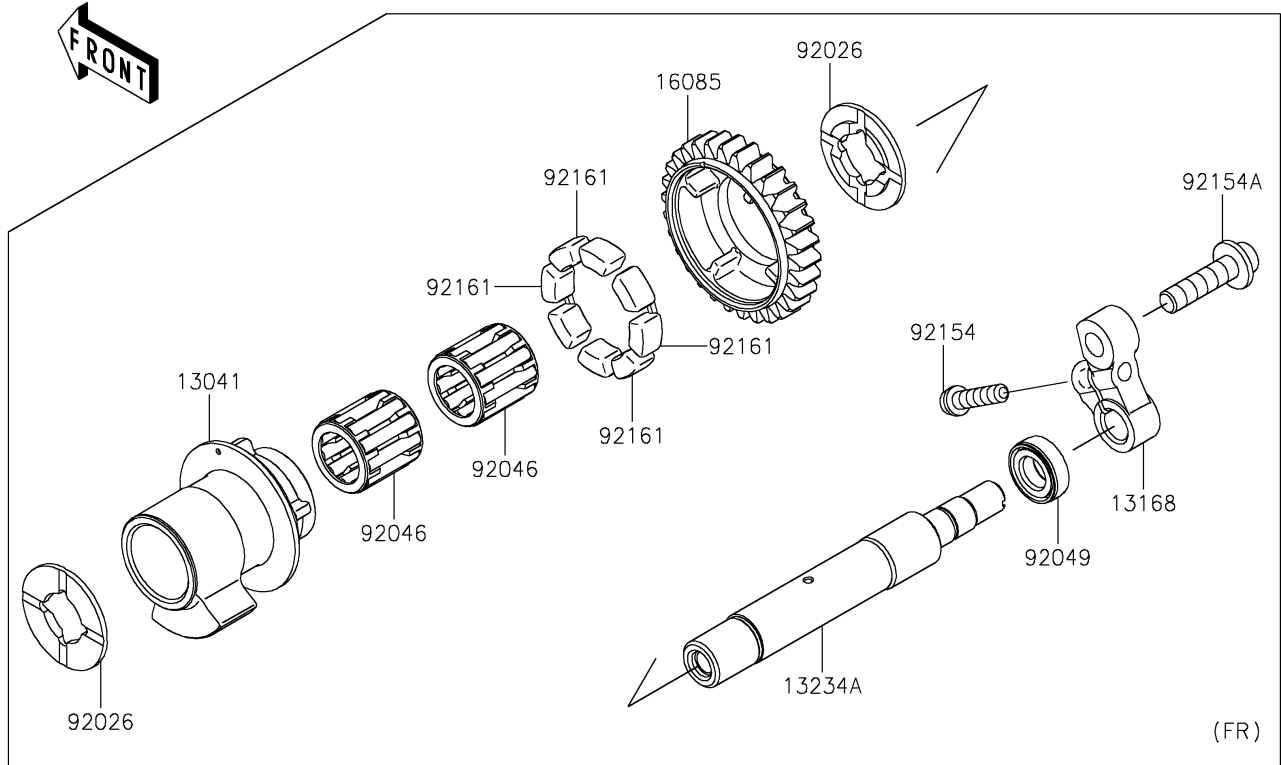

# 2019 NINJA H2™ R PARTS DIAGRAM

Balancer

E1323

## 2019 NINJA H2™ R PARTS LIST

### Balancer

ITEM NAME	PART NUMBER	QUANTITY
BALANCER,FR (Ref # 13041)	13041-0043	1
BALANCER,RR (Ref # 13041A)	13041-0045	1
LEVER,BACKLASH ADJUSTMENT (Ref # 13168)	13168-0831	2
SHAFT-COMP (Ref # 13234)	13234-0050	1
SHAFT-COMP (Ref # 13234A)	13234-0595	1
GEAR,30T (Ref # 16085)	16085-0621	2
SPACER (Ref # 92026)	92026-0730	4
BEARING-NEEDLE (Ref # 92046)	92046-1266	4
SEAL-OIL (Ref # 92049)	92049-0720	2
BOLT,SOCKET,6X25 (Ref # 92154)	92154-1457	2
BOLT,SOCKET,8X30 (Ref # 92154A)	92154-1679	2
DAMPER (Ref # 92161)	92161-1055	8