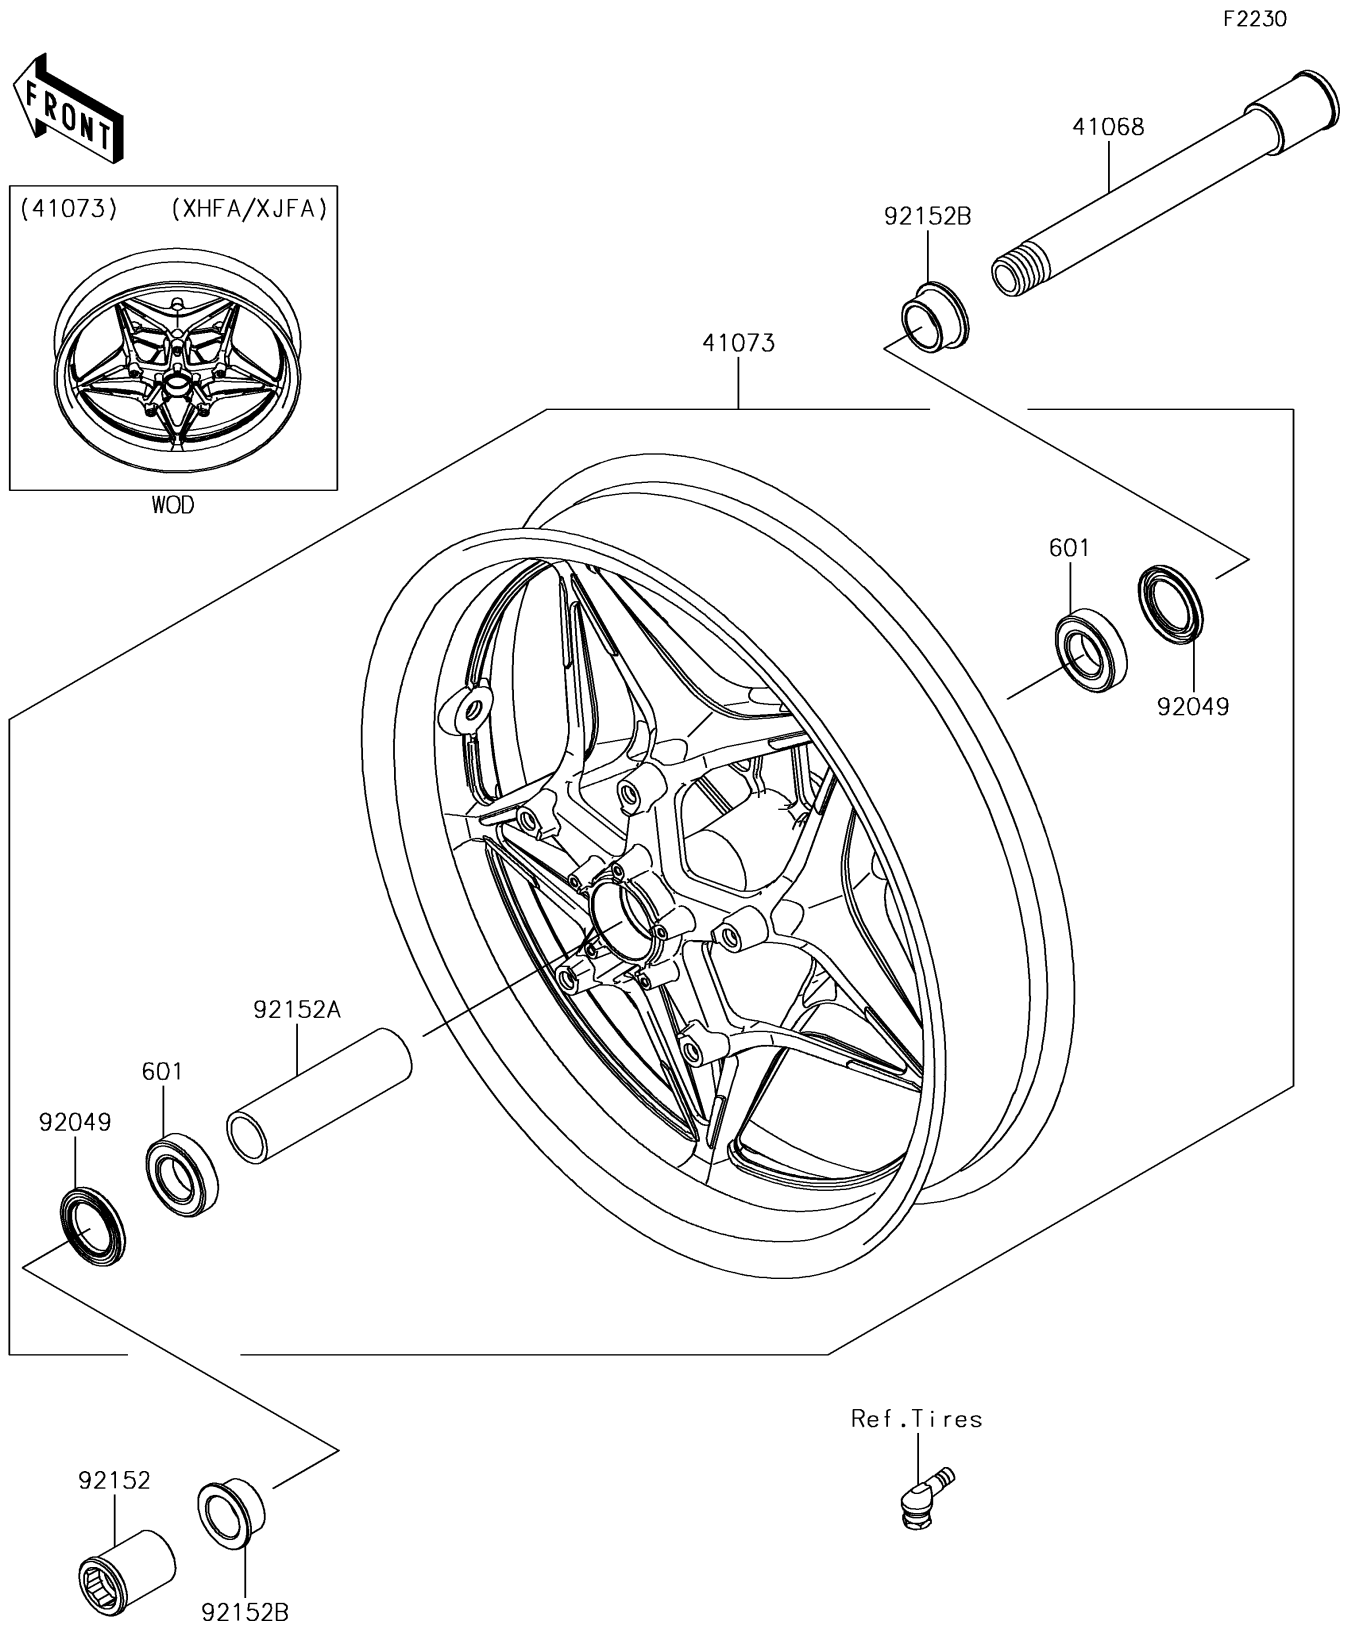

2018 NINJA H2™ CARBON

PARTS DIAGRAM

Front Wheel

2018 NINJA H2™ CARBON

PARTS LIST

Front Wheel

ITEM NAME	PART NUMBER	QUANTITY
AXLE,FR,25X205 (Ref # 41068)	41068-0594	1
WHEEL-ASSY,FR,F.BLACK (Ref # 41073)	41073-0754-51H	1
SEAL-OIL,BJN-C2 32X47X5 (Ref # 92049)	92049-0050	2
COLLAR,FR AXLE,LH,L=44.5 (Ref # 92152)	92152-0240	1
COLLAR,FR HUB,L=115 (Ref # 92152A)	92152-0616	1
COLLAR,25X40X18 (Ref # 92152B)	92152-1947	2
BEARING-BALL,#6005UU (Ref # 601)	601B6005UU	2