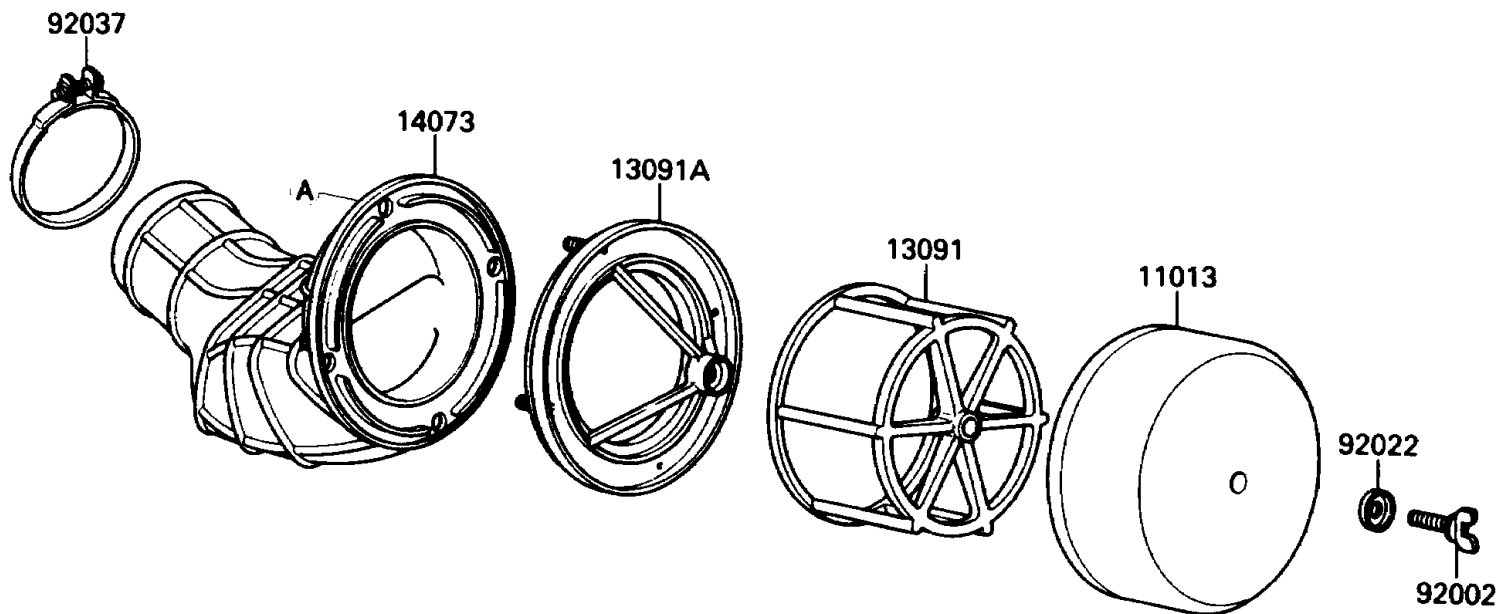

1988 Big Wheel PARTS DIAGRAM

Air Cleaner

E1130-0247

1988 Big Wheel PARTS LIST

Air Cleaner

ITEM NAME	PART NUMBER	QUANTITY
CASE-AIR FILTER (Ref # 11011)	11011-1267	1
ELEMENT-AIR FILTER (Ref # 11013)	11013-1129	1
HOLDER,ELEMENT (Ref # 13091)	13091-1393	1
HOLDER,ELEMENT (Ref # 13091A)	13091-1519	1
PLATE,AIR FILTER DUCT (Ref # 13183)	13183-1237	1
DUCT,AIR FILTER (Ref # 14073)	14073-1333	1
BOOT,AIR FILTER (Ref # 49006)	49006-1156	1
BOLT,WING (Ref # 92002)	92002-1599	1
NUT,FLANGED,5MM (Ref # 92015)	92015-1259	1
WASHER,PLAIN,6MM (Ref # 92022)	92022-284	1
CLAMP (Ref # 92037)	92037-1637	1
BOLT-FLANGED-SMALL (Ref # 132)	132G0610	1