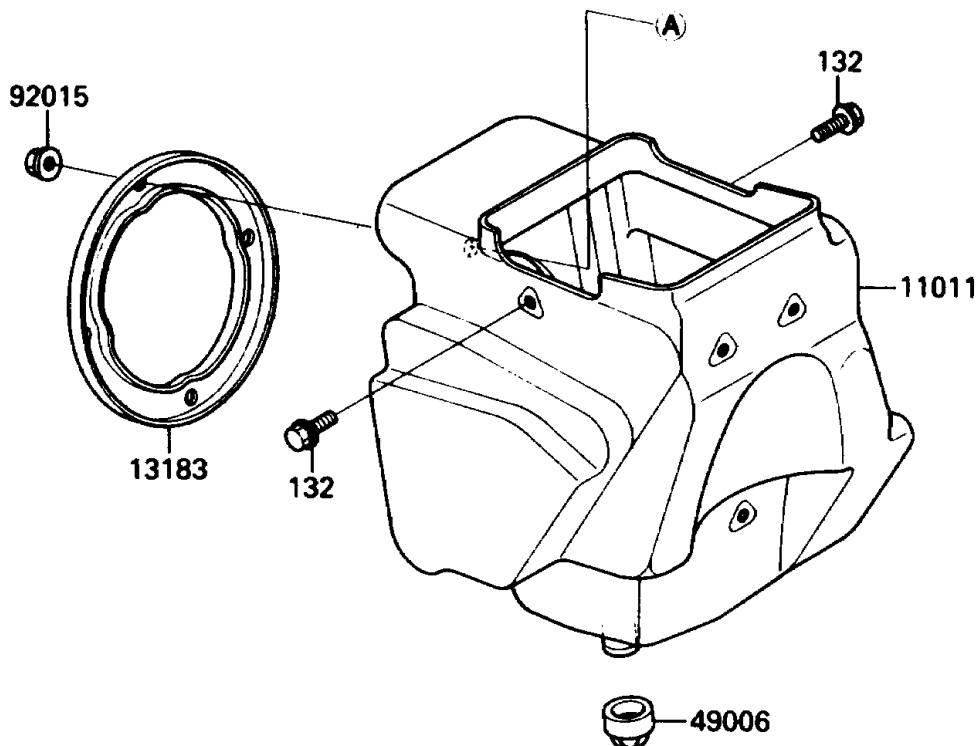

1988 Big Wheel PARTS DIAGRAM

Air Cleaner

E1130-0247

1988 Big Wheel PARTS LIST

Air Cleaner

ITEM NAME	PART NUMBER	QUANTITY
CASE-AIR FILTER (Ref # 11011)	11011-1267	1
ELEMENT-AIR FILTER (Ref # 11013)	11013-1129	1
HOLDER,ELEMENT (Ref # 13091)	13091-1393	1
HOLDER,ELEMENT (Ref # 13091A)	13091-1519	1
PLATE,AIR FILTER DUCT (Ref # 13183)	13183-1237	1
DUCT,AIR FILTER (Ref # 14073)	14073-1333	1
BOOT,AIR FILTER (Ref # 49006)	49006-1156	1
BOLT,WING (Ref # 92002)	92002-1599	1
NUT,FLANGED,5MM (Ref # 92015)	92015-1259	1
WASHER,PLAIN,6MM (Ref # 92022)	92022-284	1
CLAMP (Ref # 92037)	92037-1637	1
BOLT-FLANGED-SMALL (Ref # 132)	132G0610	1