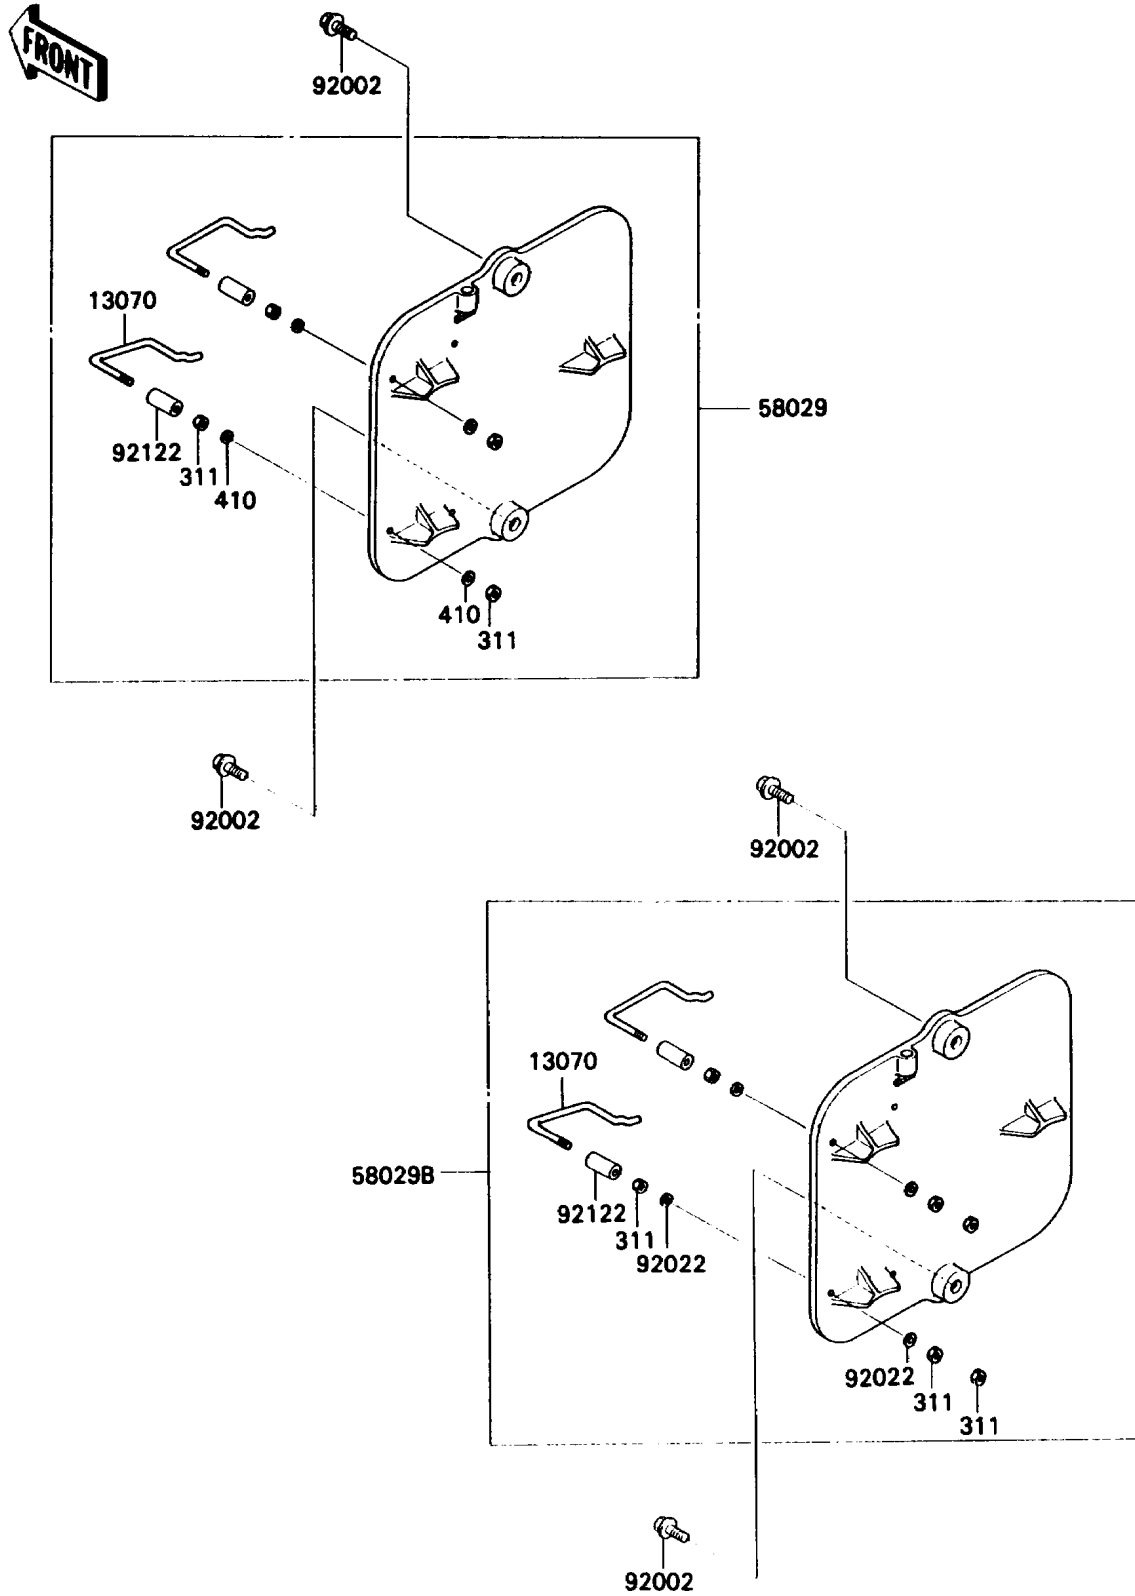

1989 KX80 PARTS DIAGRAM

Accessory

F2910-0039

1989 KX80 PARTS LIST

Accessory

ITEM NAME	PART NUMBER	QUANTITY
GUIDE,CABLE (Ref # 13070)	13070-1031	1
PLATE-NUMBER,L.GREEN (Ref # 58029)	58029-5021-6W	1
BOLT,6X14 (Ref # 92002)	92002-1460	1
ROLLER,CABLE GUIDE (Ref # 92122)	92122-1011	1
NUT-HEX (Ref # 311)	311B0300	1
WASHER-PLAIN-SMALL,3MM (Ref # 410)	410B0300	1