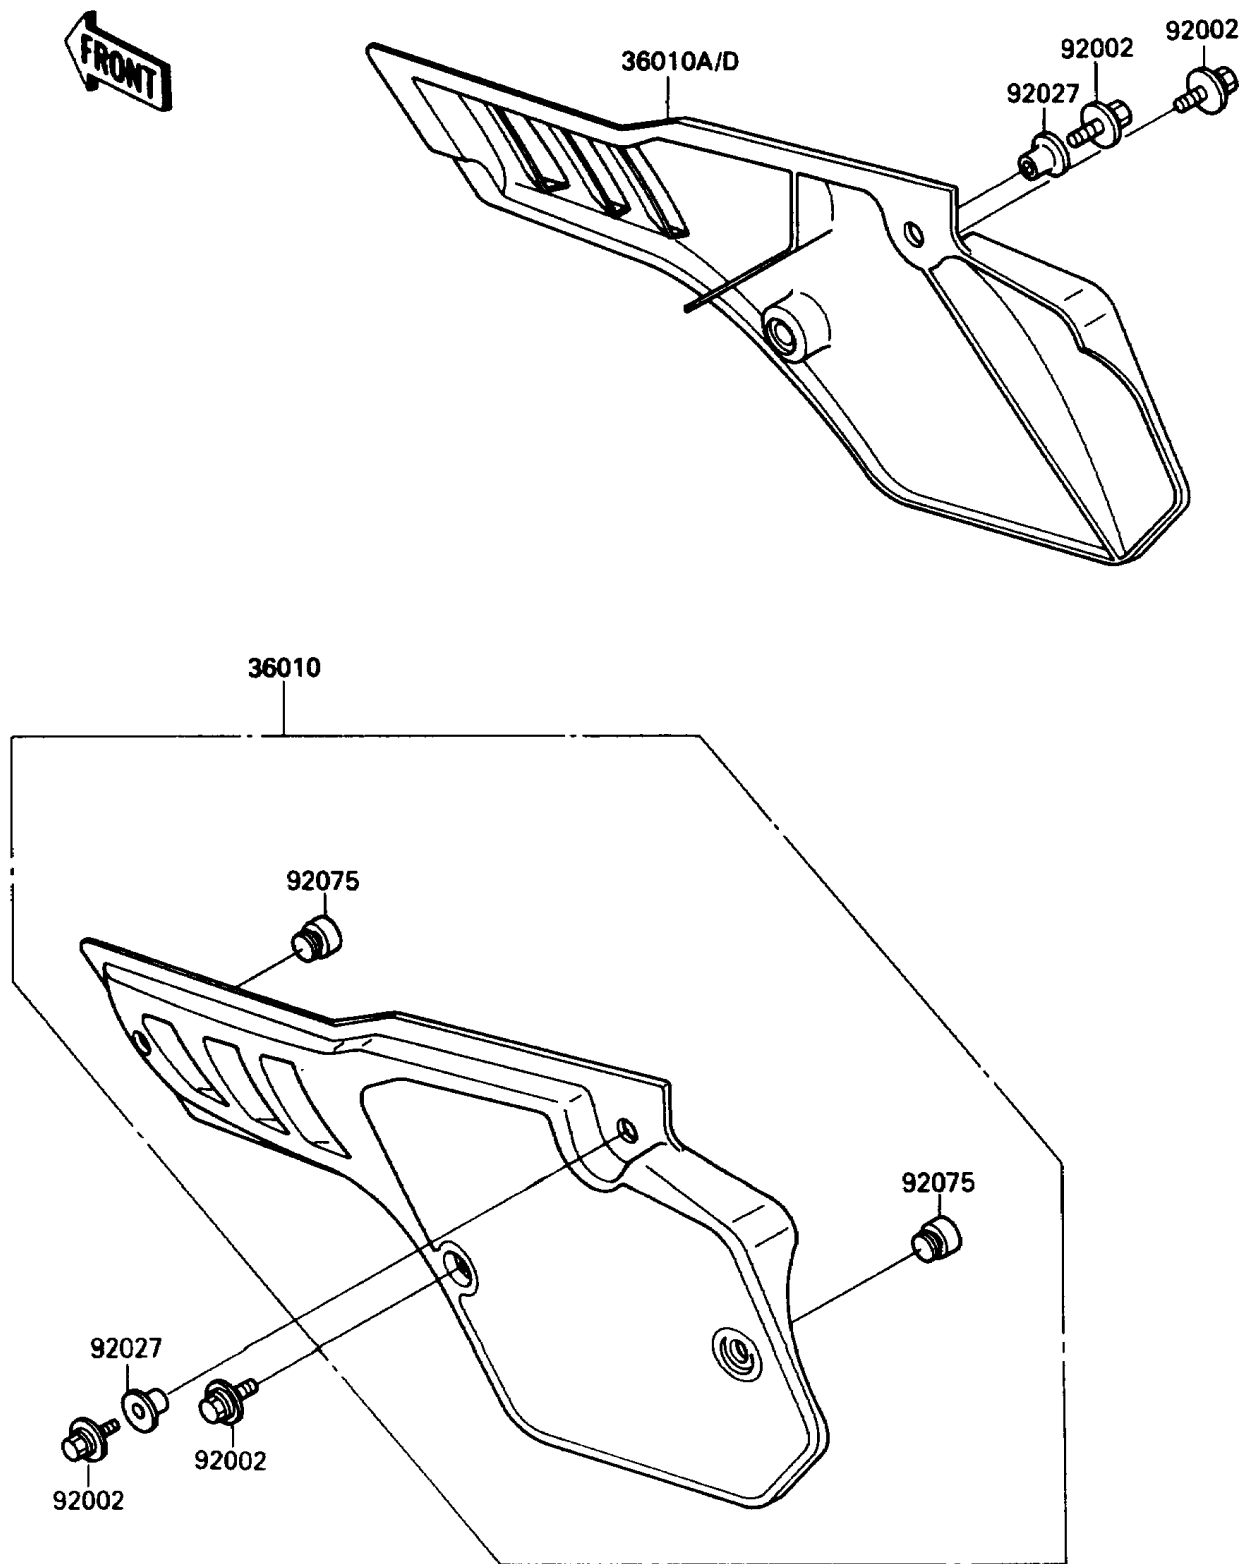

## 1989 KX80 PARTS DIAGRAM

Side Covers

F2611-0018

## 1989 KX80 PARTS LIST

Side Covers

ITEM NAME	PART NUMBER	QUANTITY
COVER-SIDE,LH,L.GREEN (Ref # 36010)	36010-5068-6W	1
COVER-SIDE,RH,L.GREEN (Ref # 36010A)	36010-5069-6W	1
BOLT,6X18 (Ref # 92002)	92002-1952	1
COLLAR (Ref # 92027)	92027-1936	1
DAMPER (Ref # 92075)	92075-1598	1