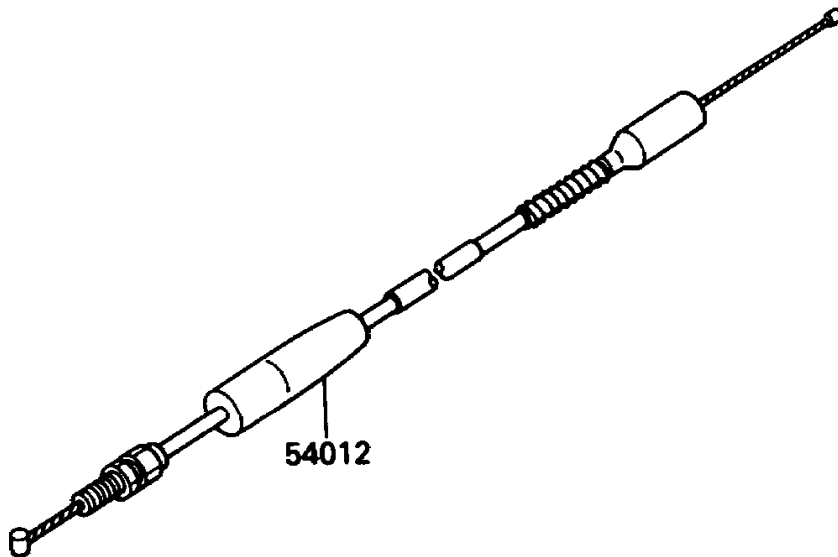

1990 KX80 PARTS DIAGRAM

Cables

F2540-0298

1990 KX80 PARTS LIST

Cables

ITEM NAME	PART NUMBER	QUANTITY
CABLE-CLUTCH (Ref # 54011)	54011-1276	1
CABLE-THROTTLE (Ref # 54012)	54012-1317	1