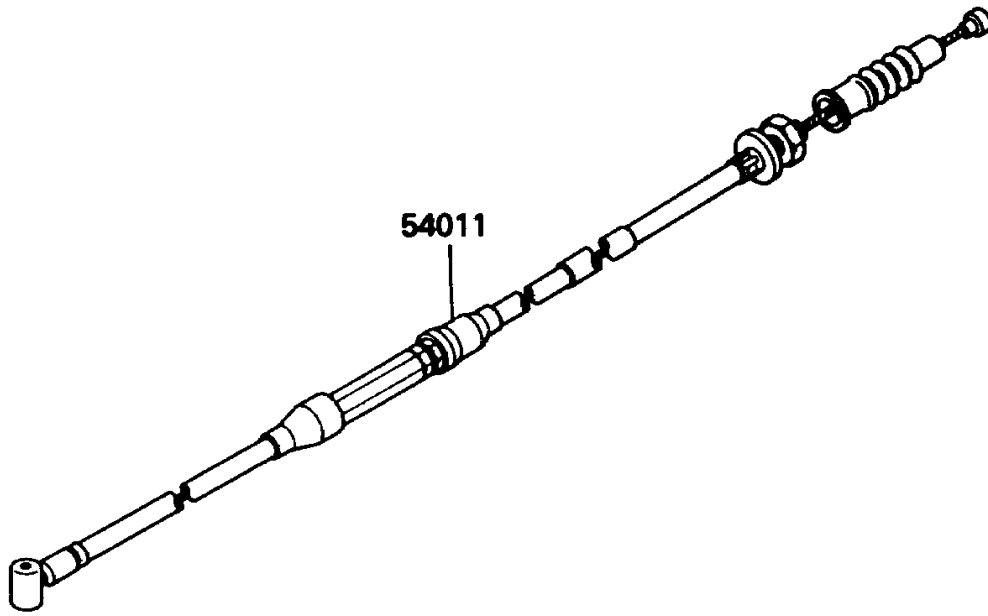

1990 KX80 PARTS DIAGRAM

Cables

F2540-0298

1990 KX80 PARTS LIST

Cables

ITEM NAME	PART NUMBER	QUANTITY
CABLE-CLUTCH (Ref # 54011)	54011-1276	1
CABLE-THROTTLE (Ref # 54012)	54012-1317	1