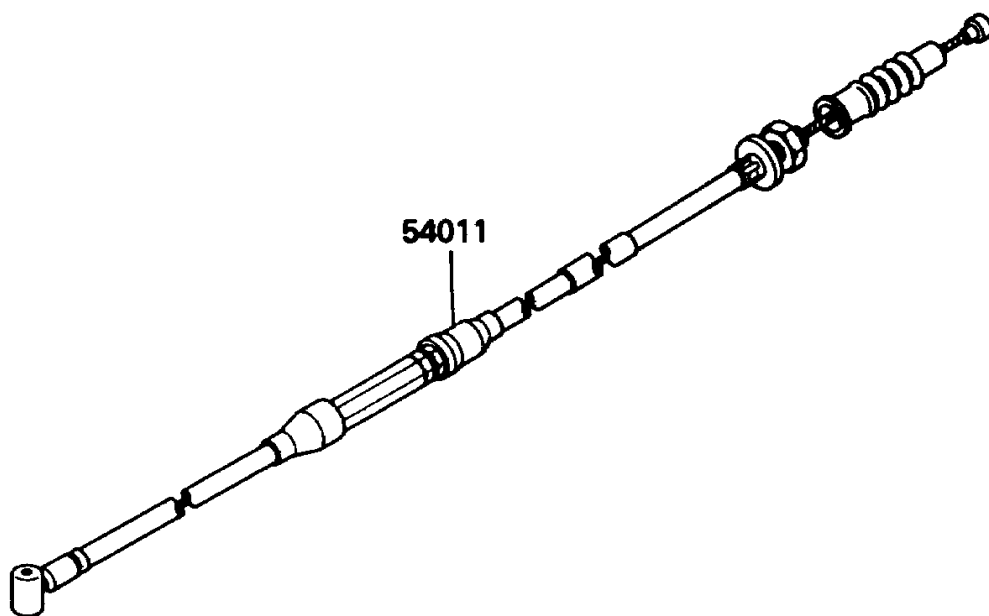

1989 KX80 PARTS DIAGRAM

Cables

F2540-0298

1989 KX80 PARTS LIST

Cables

ITEM NAME	PART NUMBER	QUANTITY
CABLE-CLUTCH (Ref # 54011)	54011-1276	1
CABLE-THROTTLE (Ref # 54012)	54012-1317	1