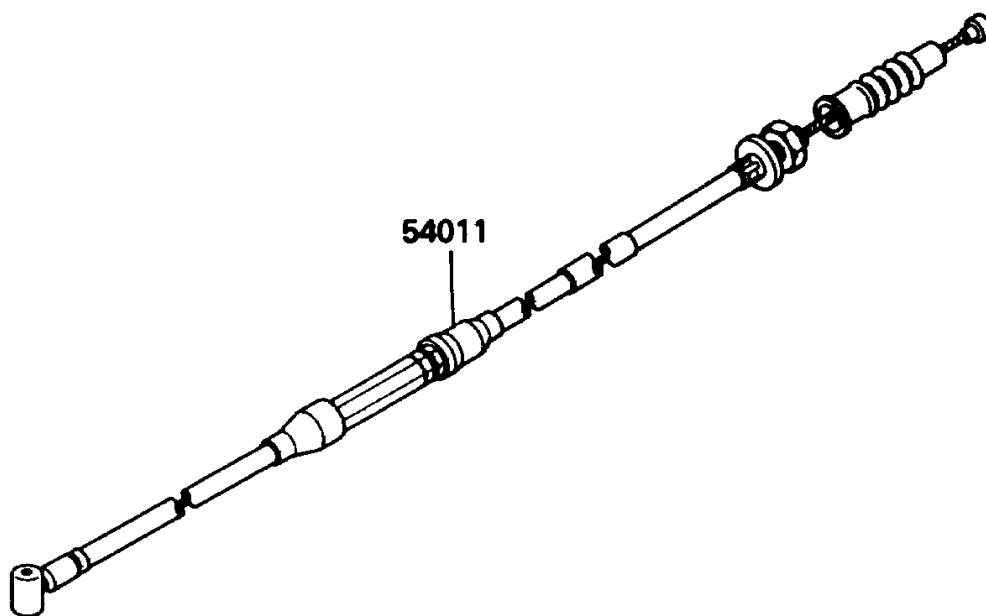

1989 KX80

PARTS DIAGRAM

Cables

F2540-0298

1989 KX80

PARTS LIST

Cables

ITEM NAME	PART NUMBER	QUANTITY
CABLE-CLUTCH (Ref # 54011)	54011-1276	1
CABLE-THROTTLE (Ref # 54012)	54012-1317	1