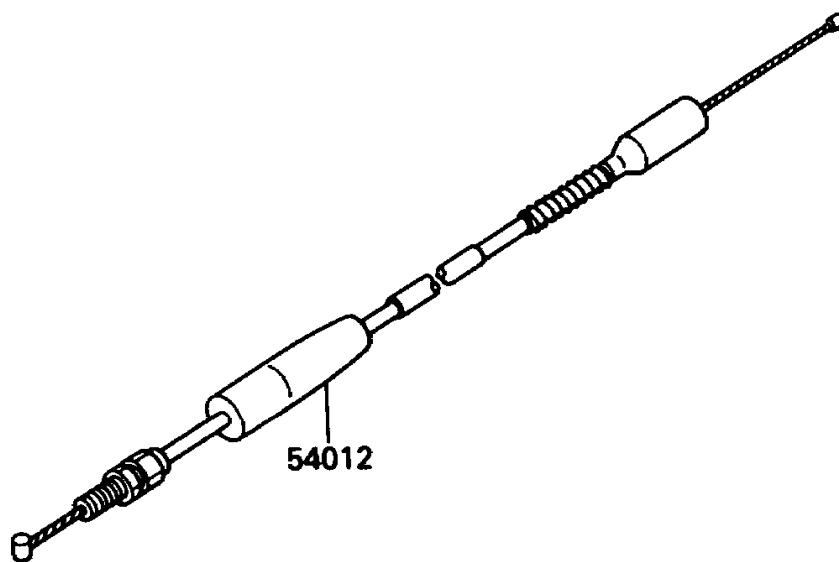

1989 KX80

PARTS DIAGRAM

Cables

F2540-0298

1989 KX80

PARTS LIST

Cables

ITEM NAME	PART NUMBER	QUANTITY
CABLE-CLUTCH (Ref # 54011)	54011-1276	1
CABLE-THROTTLE (Ref # 54012)	54012-1317	1