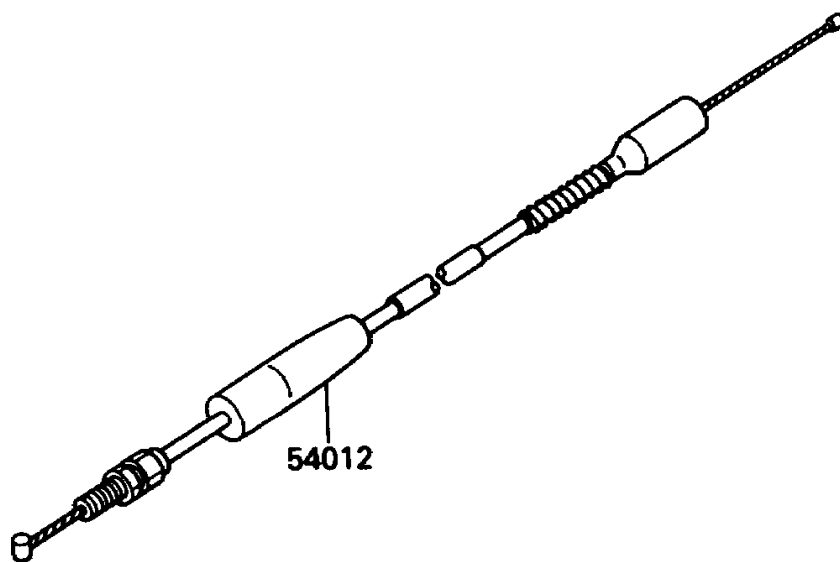

1989 KX80 PARTS DIAGRAM

Cables

F2540-0298

1989 KX80 PARTS LIST

Cables

ITEM NAME	PART NUMBER	QUANTITY
CABLE-CLUTCH (Ref # 54011)	54011-1276	1
CABLE-THROTTLE (Ref # 54012)	54012-1317	1